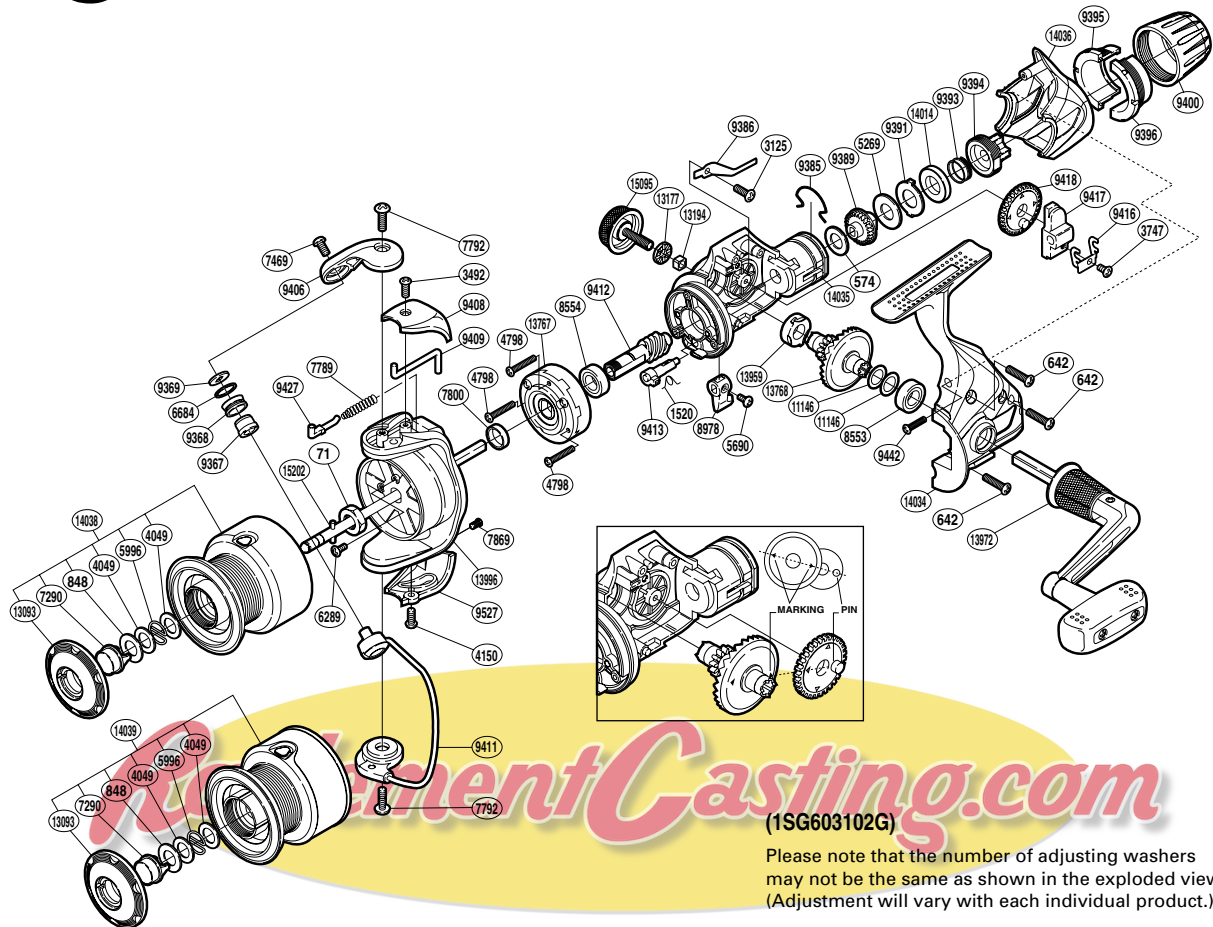

# SHIMANO

## CATANA

### CAT-3000SRB

Part No.	Description	Part No.	Description	Part No.	Description
RD 0071	Rotor Nut	RD 8554	Ball Bearing	RD 9427	Bail Spring Guide
RD 0574	Drag Washer	RD 8978	Anti-Reverse Lever	RD 9442	Screw
RD 0642	Screw	RD 9367	Line Roller Bushing	RD 9527	Bail Hold Support Guard
RD 0848	Washer	RD 9368	Line Roller	RD11146	Washer
RD 1520	Anti-Reverse Cam Spring	RD 9369	Line Roller Washer	RD13093	Push Button Collar
RD 3125	Screw	RD 9385	Hold Click Spring	RD13177	Handle Screw Cap Spacer
RD 3492	Screw	RD 9386	Drag Click	RD13194	Handle Screw Lock
RD 3747	Screw	RD 9389	Drag Shaft	RD13767	Roller Clutch Assembly
RD 4049	Washer	RD 9391	Eared Washer	RD13768	Drive Gear
RD 4150	Screw	RD 9393	Drag Coil Spring	RD13959	Drive Gear Bushing
RD 4798	Screw	RD 9394	Pressure Screw	RD13966	Rotor
RD 5269	Drag Washer	RD 9395	Drag Programmer B1	RD13972	Handle Assembly
RD 5690	Screw	RD 9396	Drag Programmer B2	RD14014	Drag Collar
RD 5996	Locking Spring	RD 9400	Drag Programmer A	RD14034	Side Cover
RD 6289	Screw	RD 9406	Bail Arm	RD14035	Body
RD 6684	Line Roller Spacer	RD 9408	Bail Spring Cover	RD14036	Rear Protector
RD 7290	Push Button	RD 9409	Bail Trip Lever	RD14038	Spool Assembly
RD 7469	Screw	RD 9411	Bail Assembly	RD15095	Handle Screw Cap
RD 7789	Bail Spring	RD 9412	Pinion Gear	RD15202	Main Shaft
RD 7792	Screw	RD 9413	Anti-Reverse Cam		
RD 7800	Rotor Ring	RD 9416	Oscillating Slider Retainer		
RD 7869	Screw	RD 9417	Oscillating Slider		
RD 8553	Ball Bearing	RD 9418	Oscillating Gear	RD14039	Spare Spool Assembly