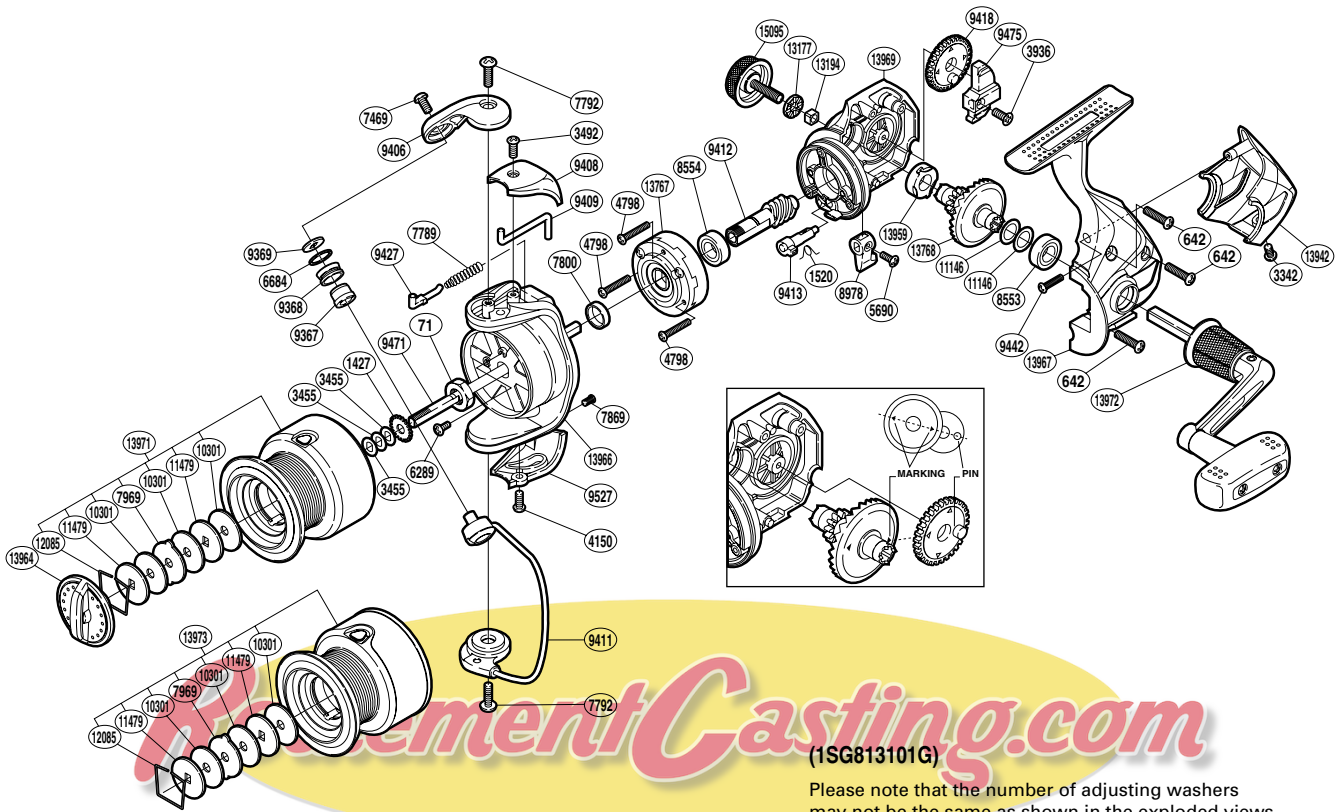

SHIMANO

CATANA

CAT-3000SFB

(1SG813101G)

Please note that the number of adjusting washers may not be the same as shown in the exploded views. (Adjustment will vary with each individual product.)

Part No.	Description	Part No.	Description	Part No.	Description
RD 0071	Rotor Nut	RD 8553	Ball Bearing	RD11146	Washer
RD 0642	Screw	RD 8554	Ball Bearing	RD11479	Key Washer
RD 1427	Spool Support	RD 8978	Anti-Reverse Lever	RD12085	Drag Washers Retainer
RD 1520	Anti-Reverse Cam Spring	RD 9367	Line Roller Bushing	RD13177	Handle Screw Cap Spacer
RD 3342	Screw	RD 9368	Line Roller	RD13194	Handle Screw Lock
RD 3455	Spool Washer	RD 9369	Line Roller Washer	RD13767	Roller Clutch Assembly
RD 3492	Screw	RD 9406	Bail Arm	RD13768	Drive Gear
RD 3936	Screw	RD 9408	Bail Spring Cover	RD13942	Rear Protector
RD 4150	Screw	RD 9409	Bail Trip Lever	RD13959	Drive Gear Bushing
RD 4798	Screw	RD 9411	Bail Assembly	RD13964	Drag Knob
RD 5690	Screw	RD 9412	Pinion Gear	RD13966	Rotor
RD 6289	Screw	RD 9413	Anti-Reverse Cam	RD13967	Side Cover
RD 6684	Line Roller Spacer	RD 9418	Oscillating Gear	RD13969	Body
RD 7469	Screw	RD 9427	Bail Spring Guide	RD13971	Spool Assembly
RD 7789	Bail Spring	RD 9442	Screw	RD13972	Handle Assembly
RD 7792	Screw	RD 9471	Main Shaft	RD15095	Handle Screw Cap
RD 7800	Rotor Ring	RD 9475	Oscillating Slider		
RD 7869	Screw	RD 9527	Bail Hold Support Guard		
RD 7969	Eared Washer	RD10301	Drag Washer	RD13973	Spare Spool Assembly