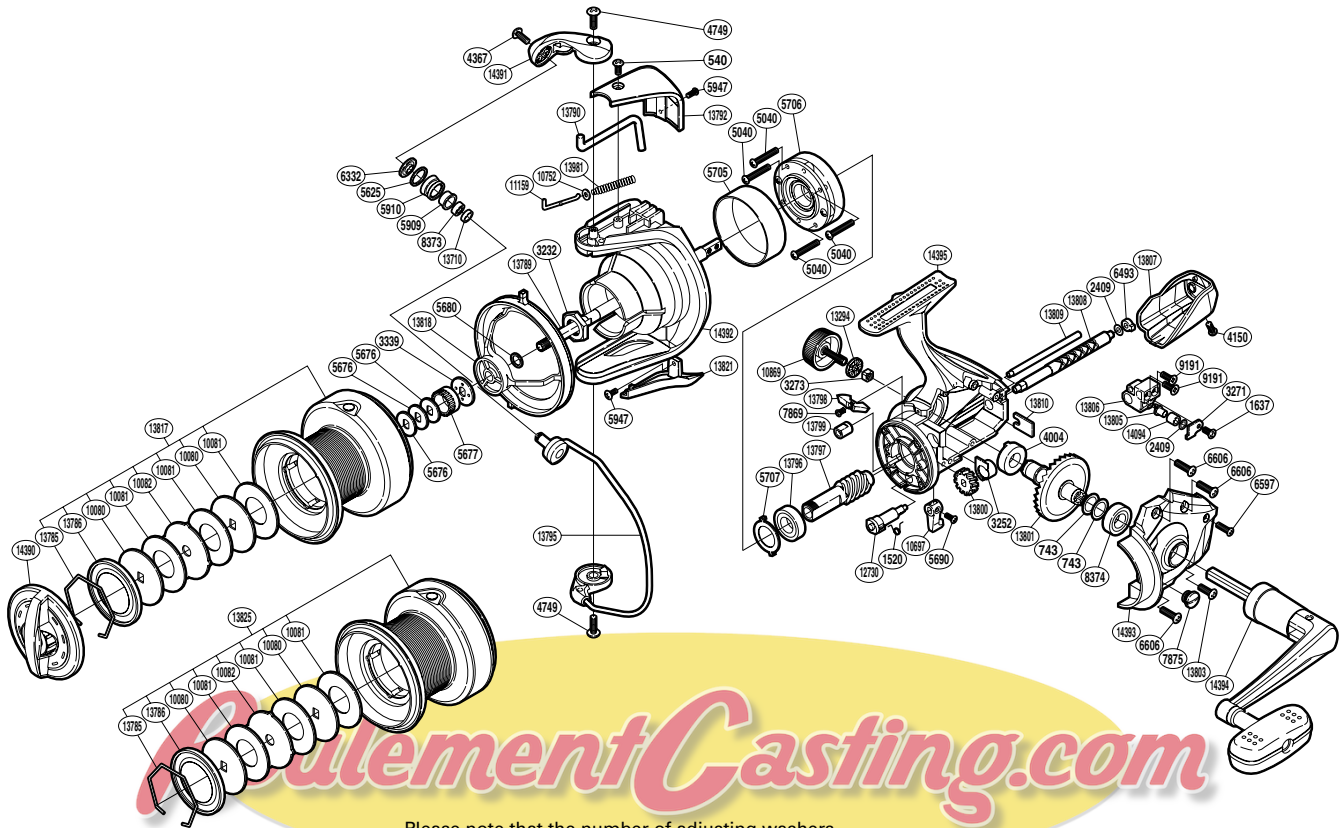

SHIMANO

BIOMASTER XTB

BIO-8000XTB

Please note that the number of adjusting washers may not be the same as shown in the exploded views. (Adjustment will vary with each individual product.)

(1SG838001G)

Part No.	Description	Part No.	Description	Part No.	Description
RD 0540	Screw	RD 6332	Line Roller Washer	RD13797	Pinion Gear
RD 0743	Washer	RD 6493	Worm Bushing (rear)	RD13798	Bail Trip Strike
RD 1520	Anti-Reverse Cam Spring	RD 6597	Screw	RD13799	Worm Bushing (front)
RD 1637	Screw	RD 6606	Screw	RD13800	Idle Gear
RD 2409	Spacer	RD 7869	Screw	RD13801	Drive Gear
RD 3232	Rotor Nut	RD 7875	Oil Cap	RD13803	Screw
RD 3252	Bushing	RD 8373	Ball Bearing	RD13805	Oscillating Pawl
RD 3271	Oscillating Pawl Cover	RD 8374	Ball Bearing	RD13806	Oscillating Slider
RD 3273	Handle Screw Lock	RD 9191	Screw	RD13807	Rear Protector
RD 3339	Spool Support B	RD10080	Key Washer	RD13808	Worm Shaft
RD 4004	Drive Gear Bushing	RD10081	Drag Washer	RD13809	Oscillating Guide
RD 4150	Screw	RD10082	Eared Washer	RD13810	Worm Shaft Retainer
RD 4367	Screw	RD10697	Anti-Reverse Lever	RD13817	Spool Assembly
RD 4749	Screw	RD10752	Bail Spring Guide A Support	RD13818	Line Safety Guard
RD 5040	Screw	RD10869	Handle Screw Cap	RD13821	Bail Hold Support Guard
RD 5625	Line Roller Spacer	RD11159	Bail Spring Guide A	RD13981	Bail Spring
RD 5676	Spool Washer	RD12730	Anti-Reverse Cam	RD14094	Oscillating Slider Bushing
RD 5677	Spool Support A	RD13294	Handle Screw Lock Washer	RD14390	Drag Knob
RD 5680	Spacer	RD13710	Bearing Spacer	RD14391	Bail Arm
RD 5690	Screw	RD13785	Drag Washers Retainer	RD14392	Rotor
RD 5705	Roller Clutch Ring	RD13786	Seal Plate	RD14393	Side Cover
RD 5706	Roller Clutch Assembly	RD13789	Main Shaft	RD14394	Handle Assembly
RD 5707	Bearing Washer	RD13790	Bail Trip Lever	RD14395	Body
RD 5909	Line Roller Bushing	RD13792	Bail Spring Cover		
RD 5910	Line Roller	RD13795	Bail Assembly		
RD 5947	Screw	RD13796	Ball Bearing	RD13825	Spare Spool Assembly (7000)