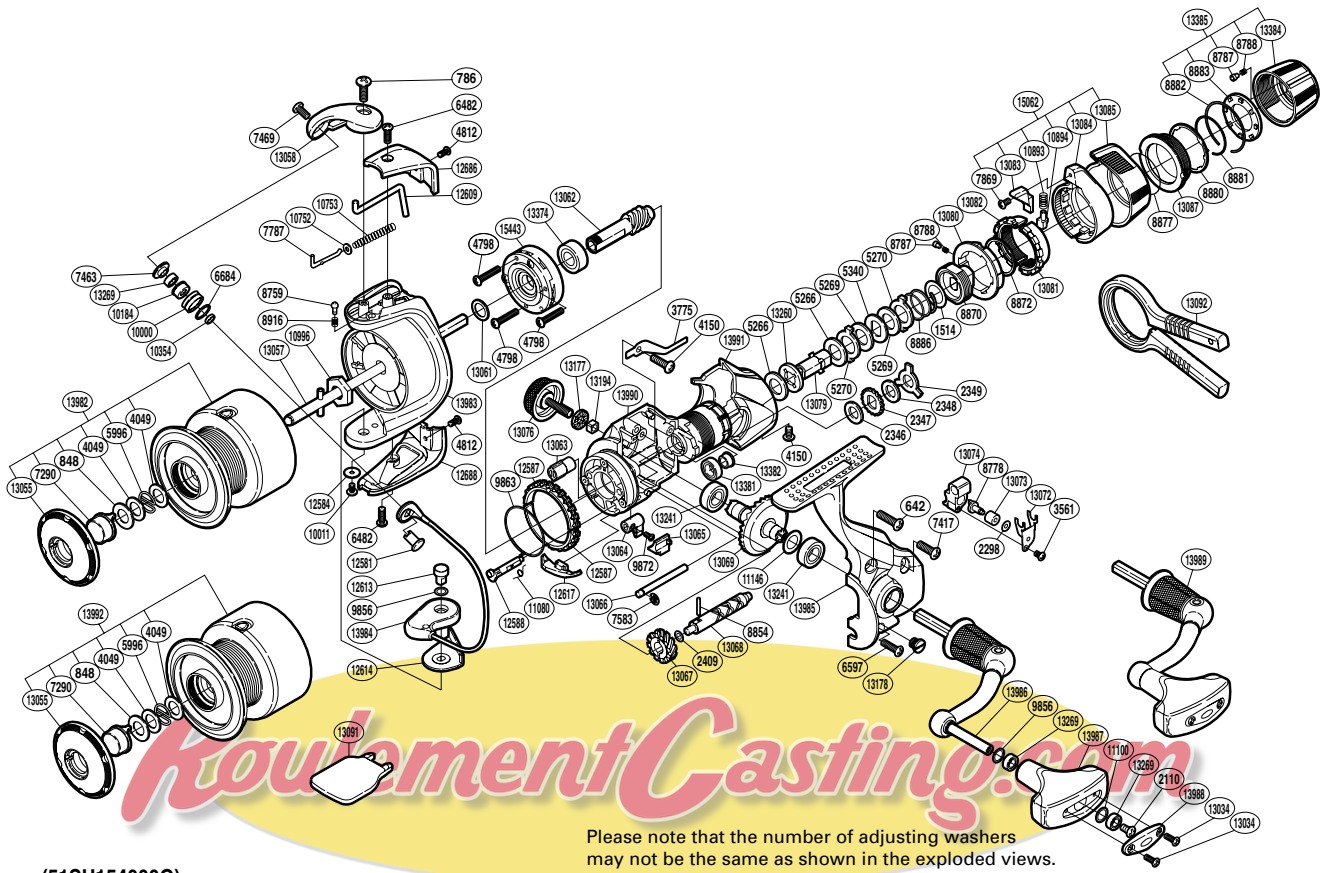

## BIO-4000RA

(51SH154000G)

Please note that the number of adjusting washers may not be the same as shown in the exploded views. (Adjustment will vary with each individual product.)

| Part No. | Description                    | Part No. | Description              | Part No. | Description                 |
|----------|--------------------------------|----------|--------------------------|----------|-----------------------------|
| RD 0642  | Screw                          | RD 8882  | Click Plate Retainer     | RD13072  | Oscillating Slider Retainer |
| RD 0786  | Screw                          | RD 8883  | Click Plate              | RD13073  | Oscillating Slider Bushing  |
| RD 0848  | Washer                         | RD 8886  | Drag Coil Spring         | RD13074  | Oscillating Slider          |
| RD 1514  | Washer                         | RD 8916  | Click Spring             | RD13076  | Handle Screw Cap            |
| RD 2110  | Screw                          | RD 9856  | Washer                   | RD13079  | Drag Shaft A                |
| RD 2298  | Spacer                         | RD 9863  | Friction Spring          | RD13080  | Lever Click Gear            |
| RD 2346  | Drag Washer                    | RD 9872  | Screw                    | RD13081  | Fightin' Pressure Screw     |
| RD 2347  | Click Gear                     | RD10000  | Line Roller              | RD13082  | Fightin' Pressure Screw B   |
| RD 2348  | Drag Washer                    | RD10011  | Screw                    | RD13083  | Fightin' Lever Inner B      |
| RD 2349  | Eared Washer                   | RD10184  | Line Roller Bushing      | RD13084  | Fightin' Lever Inner A      |
| RD 2409  | Spacer                         | RD10354  | Bearing Spacer           | RD13085  | Fightin' Lever Outer        |
| RD 3561  | Screw                          | RD10752  | Spring Guide A Support   | RD13087  | Drag Programmer B           |
| RD 3775  | Drag Click                     | RD10753  | Bail Spring              | RD13177  | Handle Screw Cap Spacer     |
| RD 4049  | Washer                         | RD10893  | Position Pin Spring      | RD13178  | Oil Cap                     |
| RD 4150  | Screw                          | RD10894  | Lever Position Pin       | RD13194  | Handle Screw Lock           |
| RD 4798  | Screw                          | RD10996  | Rotor Nut                | RD13241  | Ball Bearing                |
| RD 4812  | Screw                          | RD11080  | Anti-Reverse Cam Spring  | RD13260  | Drag Shaft B                |
| RD 5266  | Drag Washer                    | RD11100  | Washer                   | RD13269  | Ball Bearing                |
| RD 5269  | Drag Washer                    | RD11146  | Washer                   | RD13374  | Ball Bearing                |
| RD 5270  | Eared Washer                   | RD12581  | Line Roller Support      | RD13381  | Ball Bearing                |
| RD 5340  | Key Washer                     | RD12584  | Washer                   | RD13382  | Drag Shaft C                |
| RD 5996  | Locking Spring                 | RD12587  | Friction Ring            | RD13384  | Drag Programmer A           |
| RD 6482  | Screw                          | RD12588  | Anti-Reverse Cam         | RD13385  | Drag Programmer Assembly    |
| RD 6597  | Screw                          | RD12609  | Bail Trip Lever          | RD13982  | Spool Assembly              |
| RD 6684  | Line Roller Spacer             | RD12613  | Bail Hold Support Shaft  | RD13983  | Rotor                       |
| RD 7290  | Push Button                    | RD12614  | Bail Hold Support Spacer | RD13984  | Bail Assembly               |
| RD 7417  | Screw                          | RD12617  | Bail Trip Strike         | RD13985  | Side Cover                  |
| RD 7463  | Line Roller Washer             | RD12686  | Bail Spring Cover        | RD13986  | Handle Shank Assembly       |
| RD 7469  | Screw                          | RD12688  | Bail Hold Support Guard  | RD13987  | Handle Knob                 |
| RD 7583  | E Lock                         | RD13034  | Screw                    | RD13988  | Handle Knob I.D. Plate      |
| RD 7787  | Bail Spring Guide A            | RD13055  | Push Button Collar       | RD13989  | Handle Assembly             |
| RD 7869  | Screw                          | RD13057  | Main Shaft               | RD13990  | Body                        |
| RD 8759  | Click Pin                      | RD13058  | Bail Arm                 | RD13991  | Rear Protector              |
| RD 8778  | Oscillating Pawl               | RD13061  | Washer                   | RD15062  | Fightin' Lever Assembly     |
| RD 8787  | Click Pin                      | RD13062  | Pinion Gear              | RD15443  | Roller Clutch Assembly      |
| RD 8788  | Click Spring                   | RD13063  | Worm Bushing             |          |                             |
| RD 8854  | Worm Shaft Pin                 | RD13064  | Anti-Reverse Lever       | RD13992  | Spare Spool Assembly        |
| RD 8870  | Pressure Screw                 | RD13065  | Anti-Reverse Lever Cover |          |                             |
| RD 8872  | Fightin' Pressure Screw Washer | RD13066  | Oscillating Guide        |          |                             |
| RD 8877  | Drag Knob Friction Ring        | RD13067  | Idle Gear                |          |                             |
| RD 8880  | Drag Knob Washer               | RD13068  | Worm Shaft               | RD13091  | Spool Wrench (accessory)    |
| RD 8881  | Drag Knob Retainer             | RD13069  | Drive Gear               | RD13092  | Knob Wrench (accessory)     |