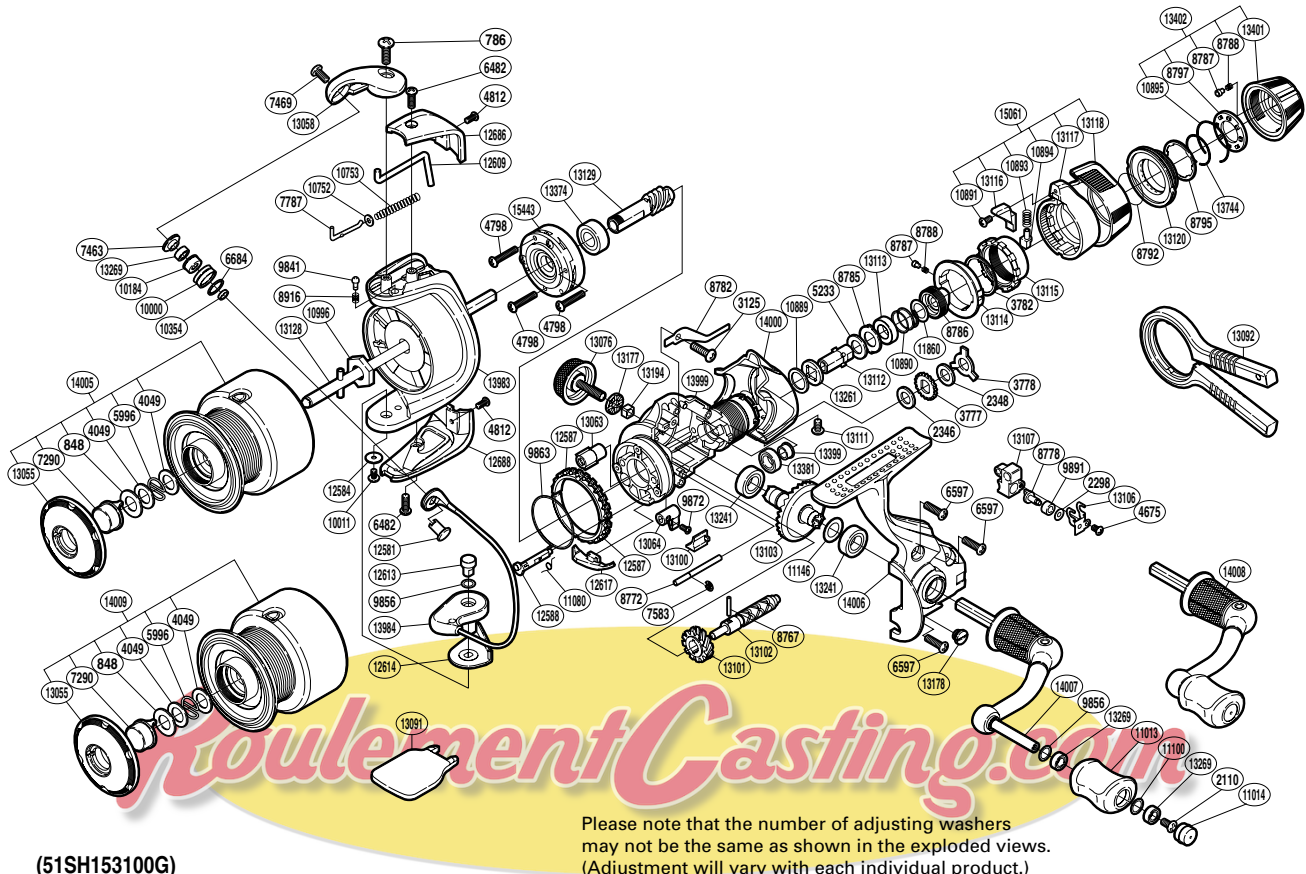

SHIMANO

BIOMASTER S A-RB

BIO-3000SRA

(51SH153100G)

Please note that the number of adjusting washers may not be the same as shown in the exploded views. (Adjustment will vary with each individual product.)