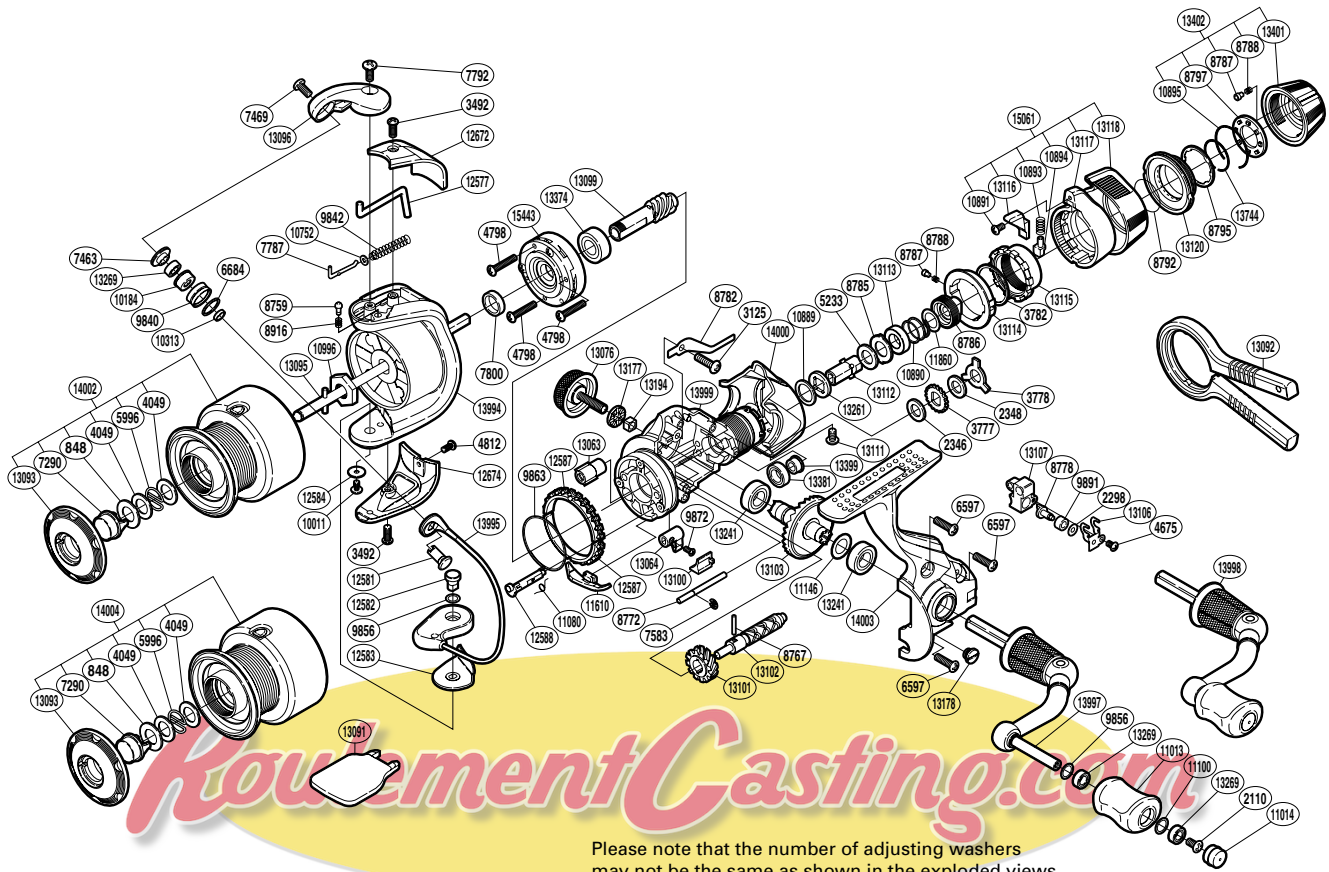

SHIMANO

BIOMASTER

BIO-1500RA

(51SH151500G)

Please note that the number of adjusting washers may not be the same as shown in the exploded views. (Adjustment will vary with each individual product.)

Part No.	Description	Part No.	Description	Part No.	Description
RD 0848	Washer	RD 9856	Washer	RD13102	Worm Shaft
RD 2110	Screw	RD 9863	Friction Spring	RD13103	Drive Gear
RD 2298	Spacer	RD 9872	Screw	RD13106	Oscillating Slider Retainer
RD 2346	Drag Washer	RD 9891	Oscillating Slider Bushing	RD13107	Oscillating Slider
RD 2348	Drag Washer	RD10011	Screw	RD13111	Screw
RD 3125	Screw	RD10184	Line Roller Bushing	RD13112	Drag Shaft A
RD 3492	Screw	RD10313	Bearing Spacer	RD13113	Drag Collar
RD 3777	Click Gear	RD10752	Spring Guide A Support	RD13114	Lever Click Gear
RD 3778	Eared Washer	RD10889	Drag Washer	RD13115	Fightin' Pressure Screw
RD 3782	Fightin' Pressure Screw Washer	RD10890	Drag Coil Spring	RD13116	Fightin' Lever Inner B
RD 4049	Washer	RD10891	Screw	RD13117	Fightin' Lever Inner A
RD 4675	Screw	RD10893	Position Pin Spring	RD13118	Fightin' Lever Outer
RD 4798	Screw	RD10894	Lever Position Pin	RD13120	Drag Programmer B
RD 4812	Screw	RD10895	Click Plate Retainer	RD13177	Handle Screw Cap Spacer
RD 5233	Drag Washer	RD10996	Rotor Nut	RD13178	Oil Cap
RD 5996	Locking Spring	RD11013	Handle Knob	RD13194	Handle Screw Lock
RD 6597	Screw	RD11014	Handle Knob Seal	RD13241	Ball Bearing
RD 6684	Line Roller Spacer	RD11080	Anti-Reverse Cam Spring	RD13261	Drag Shaft B
RD 7290	Push Button	RD11100	Washer	RD13269	Ball Bearing
RD 7463	Line Roller Washer	RD11146	Washer	RD13374	Ball Bearing
RD 7469	Screw	RD11610	Bail Trip Strike	RD13381	Ball Bearing
RD 7583	E Lock	RD11860	Washer	RD13399	Drag Shaft C
RD 7787	Bail Spring Guide A	RD12577	Bail Trip Lever	RD13401	Drag Programmer A
RD 7792	Screw	RD12581	Line Roller Support	RD13402	Drag Programmer Assembly
RD 7800	Rotor Ring	RD12582	Bail Hold Support Shaft	RD13744	Drag Knob Retainer
RD 8759	Click Pin	RD12583	Bail Hold Support Spacer	RD13994	Rotor
RD 8767	Worm Shaft Pin	RD12584	Washer	RD13995	Bail Assembly
RD 8772	Oscillating Guide	RD12587	Friction Ring	RD13997	Handle Shank Assembly
RD 8778	Oscillating Pawl	RD12588	Anti-Reverse Cam	RD13998	Handle Assembly
RD 8782	Drag Click	RD12672	Bail Spring Cover	RD13999	Body
RD 8785	Eared Washer	RD12674	Bail Hold Support Guard	RD14000	Rear Protector
RD 8786	Pressure Screw	RD13063	Worm Bushing	RD14002	Spool Assembly
RD 8787	Click Pin	RD13064	Anti-Reverse Lever	RD14003	Side Cover
RD 8788	Click Spring	RD13076	Handle Screw Cap	RD15061	Fightin' Lever Assembly
RD 8792	Drag Knob Friction Ring	RD13093	Push Button Collar	RD15443	Roller Clutch Assembly
RD 8795	Drag Knob Washer	RD13095	Main Shaft		
RD 8797	Click Plate	RD13096	Bail Arm	RD14004	Spare Spool Assembly
RD 8916	Click Spring	RD13099	Pinion Gear		
RD 9840	Line Roller	RD13100	Anti-Reverse Lever Cover	RD13091	Spool Wrench (accessory)
RD 9842	Bail Spring	RD13101	Idle Gear	RD13092	Knob Wrench (accessory)