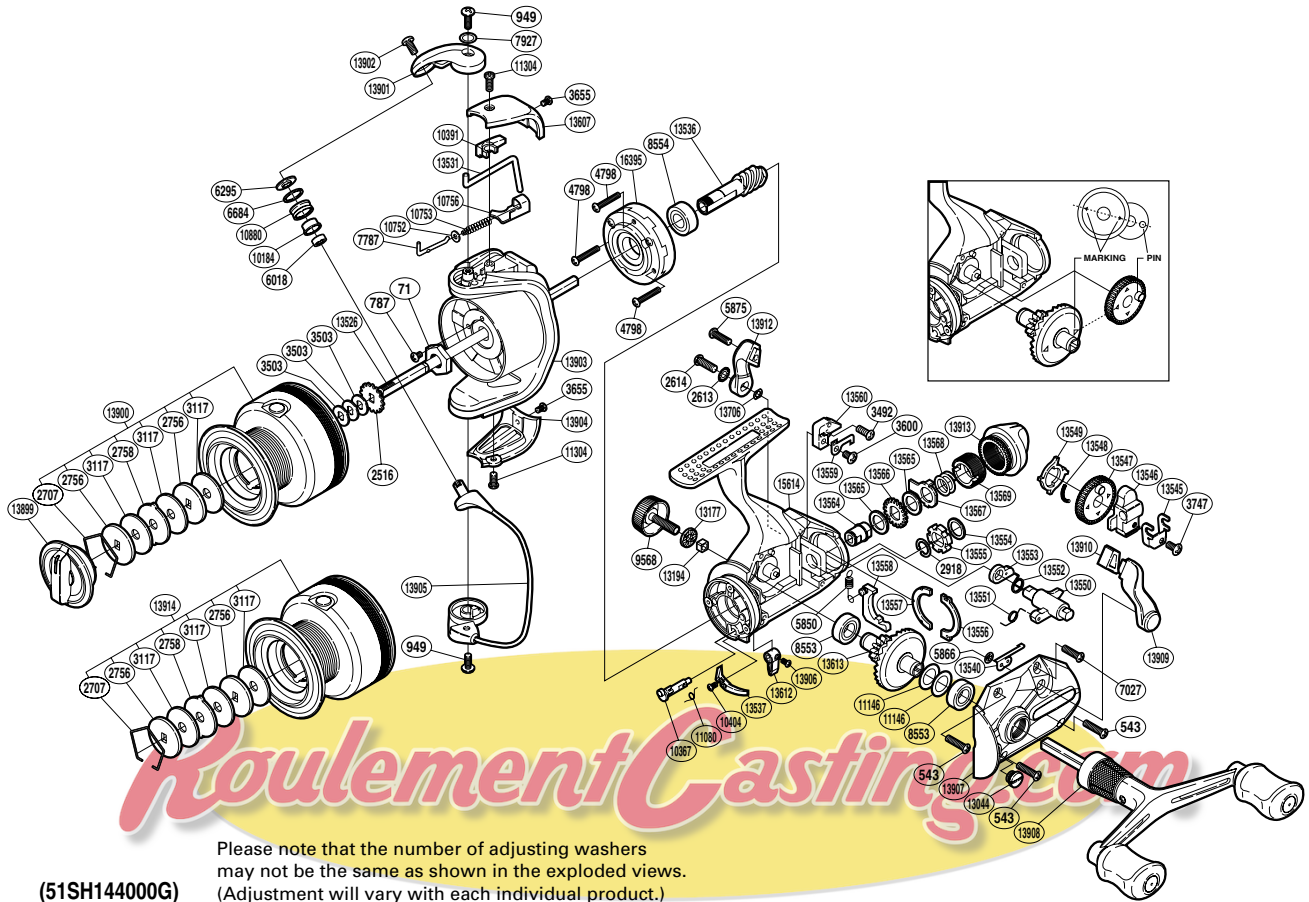

SHIMANO

BAITRUNNER XT

BTRXT-4000FA

Please note that the number of adjusting washers may not be the same as shown in the exploded views. (Adjustment will vary with each individual product.)

(51SH144000G)

Part No.	Description	Part No.	Description	Part No.	Description
RD 0071	Rotor Nut	RD10367	Anti-Reverse Cam	RD13558	BaitRunner Pawl
RD 0543	Screw	RD10391	Bail Trip Cover	RD13559	Dial Click
RD 0787	Screw	RD10404	Screw	RD13560	Dial Click Holder
RD 0949	Screw	RD10752	Spring Guide A Support	RD13564	Free Spool Tension Shaft
RD 2516	Spool Support	RD10753	Bail Spring	RD13565	Free Spool Tension Washer
RD 2613	Lock Washer	RD10756	Bail Spring Seat	RD13566	Click Gear
RD 2614	Screw	RD10880	Line Roller	RD13567	Eared Washer
RD 2707	Drag Washers Retainer	RD11080	Anti-Reverse Cam Spring	RD13568	Free Spool Tension Spring
RD 2756	Key Washer	RD11146	Washer	RD13569	Free Spool Tension Screw
RD 2758	Eared Washer	RD11304	Screw	RD13607	Bail Spring Cover
RD 2918	C Lock	RD13044	Oil Cap	RD13612	Anti-Reverse Lever
RD 3117	Drag Washer	RD13177	Handle Screw Cap Spacer	RD13613	Drive Gear
RD 3492	Screw	RD13194	Handle Screw Lock	RD13706	Washer
RD 3503	Spool Washer	RD13526	Main Shaft	RD13899	Drag Knob
RD 3600	Screw	RD13531	Bail Trip Lever	RD13900	Spool Assembly
RD 3655	Screw	RD13536	Pinion Gear	RD13901	Bail Arm
RD 3747	Screw	RD13537	Bail Trip Strike	RD13902	Screw
RD 4798	Screw	RD13540	BaitRunner Click	RD13903	Rotor
RD 5850	BaitRunner Pawl Spring	RD13545	Oscillating Slider Retainer	RD13904	Bail Hold Support Guard
RD 5866	Push Nut	RD13546	Oscillating Slider	RD13905	Bail Assembly
RD 5875	Screw	RD13547	Oscillating Gear	RD13906	Screw
RD 6018	Ball Bearing	RD13548	Oscillating Gear Ratchet Spring	RD13907	Side Cover
RD 6295	Line Roller Washer	RD13549	Oscillating Gear Ratchet	RD13908	Double Paddle Handle Assembly
RD 6684	Line Roller Spacer	RD13550	Clutch Arm	RD13909	BaitRunner Lever Arm L
RD 7027	Screw	RD13551	Clutch Cam Spring	RD13910	BaitRunner Lever Bridge
RD 7787	Bail Spring Guide A	RD13552	Clutch Spring	RD13912	BaitRunner Lever Arm R
RD 7927	Washer	RD13553	Clutch Cam	RD13913	BaitRunner Tension Dial
RD 8553	Ball Bearing	RD13554	Spacer	RD15614	Body
RD 8554	Ball Bearing	RD13555	BaitRunner Ratchet	RD16395	Roller Clutch Assembly
RD 9568	Handle Screw Cap	RD13556	Dial Retainer		
RD10184	Line Roller Bushing	RD13557	Dial Retainer B	RD13914	Spare Spool Assembly