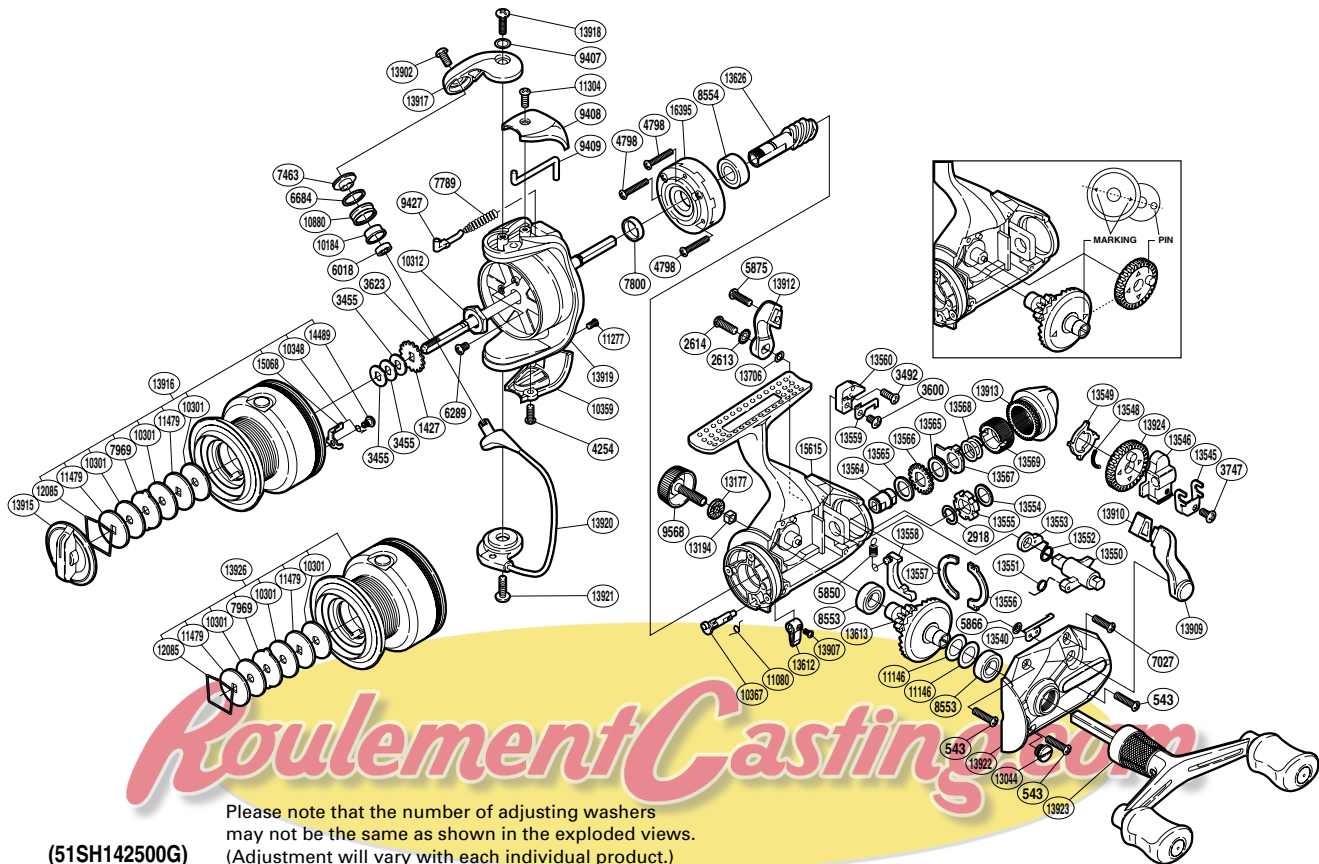

## BTRXT-2500FA

(51SH142500G)

Part No.	Description	Part No.	Description	Part No.	Description
RD 0543	Screw	RD10348	Click Spring	RD13567	Eared Washer
RD 1427	Spool Support	RD10359	Bail Hold Support Guard	RD13568	Free Spool Tension Spring
RD 2613	Lock Washer	RD10367	Anti-Reverse Cam	RD13569	Free Spool Tension Screw
RD 2614	Screw	RD10880	Line Roller	RD13612	Anti-Reverse Lever
RD 2918	C Lock	RD11080	Anti-Reverse Cam Spring	RD13613	Drive Gear
RD 3455	Spool Washer	RD11146	Washer	RD13623	Main Shaft
RD 3492	Screw	RD11277	Screw	RD13626	Pinion Gear
RD 3600	Screw	RD11304	Screw	RD13706	Washer
RD 3747	Screw	RD11479	Key Washer	RD13902	Screw
RD 4254	Screw	RD12085	Drag Washers Retainer	RD13906	Screw
RD 4798	Screw	RD13044	Oil Cap	RD13909	BaitRunner Lever Arm L
RD 5850	BaitRunner Pawl Spring	RD13177	Handle Screw Cap Spacer	RD13910	BaitRunner Lever Bridge
RD 5866	Push Nut	RD13194	Handle Screw Lock	RD13912	BaitRunner Lever Arm R
RD 5875	Screw	RD13540	BaitRunner Click	RD13913	BaitRunner Tension Dial
RD 6018	Ball Bearing	RD13545	Oscillating Slider Retainer	RD13915	Drag Knob
RD 6289	Screw	RD13546	Oscillating Slider	RD13916	Spool Assembly
RD 6684	Line Roller Spacer	RD13548	Oscillating Gear Ratchet Spring	RD13917	Bail Arm
RD 7027	Screw	RD13549	Oscillating Gear Ratchet	RD13918	Screw
RD 7463	Line Roller Washer	RD13550	Clutch Arm	RD13919	Rotor
RD 7789	Bail Spring	RD13551	Clutch Cam Spring	RD13920	Bail Assembly
RD 7800	Rotor Ring	RD13552	Clutch Spring	RD13921	Screw
RD 7969	Eared Washer	RD13553	Clutch Cam	RD13922	Side Cover
RD 8553	Ball Bearing	RD13554	Spacer	RD13923	Double Paddle Handle Assembly
RD 8554	Ball Bearing	RD13555	BaitRunner Ratchet	RD13924	Oscillating Gear
RD 9407	Screw	RD13556	Dial Retainer	RD14489	Screw
RD 9408	Bail Spring Cover	RD13557	Dial Retainer B	RD15068	Drag Click
RD 9409	Bail Trip Lever	RD13558	BaitRunner Pawl	RD15615	Body
RD 9427	Bail Spring Guide	RD13559	Dial Click	RD16395	Roller Clutch Assembly
RD 9568	Handle Screw Cap	RD13560	Dial Click Holder		
RD10184	Line Roller Bushing	RD13564	Free Spool Tension Shaft		
RD10301	Drag Washer	RD13565	Free Spool Tension Washer		
RD10312	Rotor Nut	RD13566	Click Gear	RD13926	Spare Spool Assembly