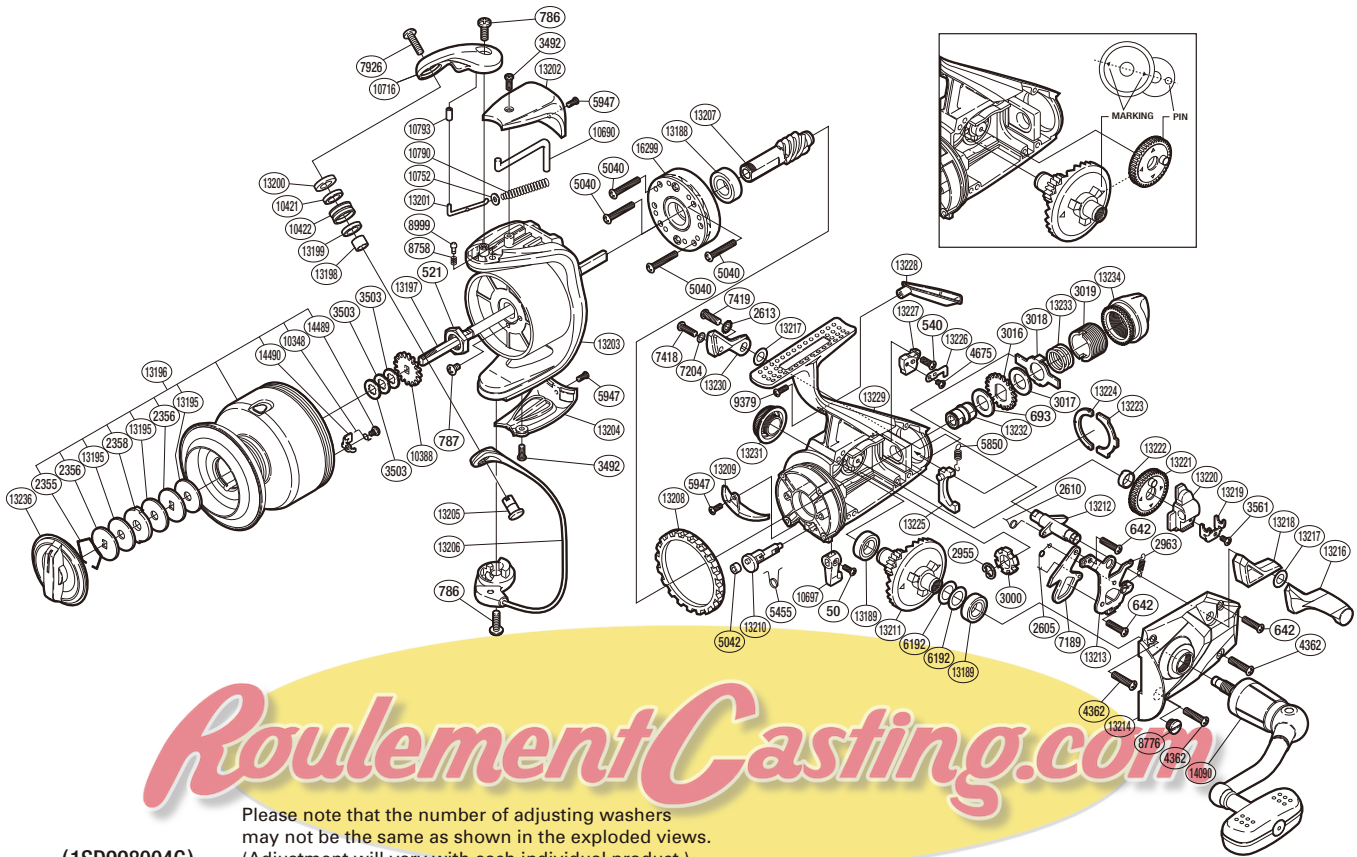

SHIMANO

BAITRUNNER SA-RB

BTR-8000DEU

(1SD998004G)

Part No.	Description	Part No.	Description	Part No.	Description
RD 0050	Screw	RD 7419	Screw	RD13210	Anti-Reverse Cam
RD 0521	Rotor Nut	RD 7926	Screw *	RD13211	Drive Gear **
RD 0540	Screw	RD 8758	Click Spring ****	RD13212	BaitRunner Lever Shaft
RD 0642	Screw	RD 8776	Oil Cap	RD13213	Clutch Plate Assembly
RD 0693	Free Spool Tension Washer	RD 8999	Click Pin ****	RD13214	Side Cover
RD 0786	Screw ****	RD 9379	Screw	RD13216	BaitRunner Lever Arm L
RD 0787	Screw	RD10348	Click Spring	RD13217	Spacer
RD 2355	Drag Washers Retainer	RD10388	Spool Support	RD13218	BaitRunner Lever Bridge
RD 2356	Key Washer	RD10421	Line Roller Collar *	RD13219	Oscillating Slider Retainer
RD 2358	Eared Washer	RD10422	Line Roller *	RD13220	Oscillating Slider
RD 2605	Clutch Pawl Spring	RD10690	Bail Trip Lever	RD13221	Oscillating Gear **
RD 2610	Clutch Spring	RD10697	Anti-Reverse Lever	RD13222	Oscillating Gear Bushing
RD 2613	Lock Washer	RD10716	Bail Arm	RD13223	Dial Retainer
RD 2955	C Lock	RD10752	Spring Guide A Support ****	RD13224	Dial Retainer B
RD 2963	BaitRunner Click Spring	RD10790	Bail Spring ****	RD13225	BaitRunner Pawl
RD 3000	BaitRunner Ratchet	RD10793	Bail Arm Collar ****	RD13226	Dial Click
RD 3016	Click Gear	RD13188	Ball Bearing *****	RD13227	BaitRunner Pawl Guide
RD 3017	Free Spool Tension Washer	RD13189	Ball Bearing *****	RD13228	Body I.D. Plate
RD 3018	Eared Washer	RD13195	Drag Washer	RD13229	Body
RD 3019	Free Spool Tension Screw	RD13196	Spool Assembly	RD13230	BaitRunner Lever Arm R
RD 3492	Screw	RD13197	Main Shaft	RD13231	Handle Screw Cap
RD 3503	Spool Washer	RD13198	Line Roller Spacer *	RD13232	Free Spool Tension Shaft
RD 3561	Screw	RD13199	Line Roller Collar B *	RD13233	Free Spool Tension Spring
RD 4362	Screw	RD13200	Washer *	RD13234	BaitRunner Tension Dial
RD 4675	Screw	RD13201	Bail Spring Guide A ****	RD13236	Drag Knob
RD 5040	Screw	RD13202	Bail Spring Cover	RD14090	Handle Assembly
RD 5042	Anti-Reverse Cam Ring	RD13203	Rotor	RD14489	Screw
RD 5455	Anti-Reverse Cam Spring	RD13204	Bail Hold Support Guard	RD14490	Drag Click
RD 5850	BaitRunner Pawl Spring	RD13205	Line Roller Support *	RD16299	Roller Clutch Assembly
RD 5947	Screw	RD13206	Bail Assembly		
RD 6192	Washer **/*****	RD13207	Pinion Gear **	PK 0027	Line Roller Set *
RD 7189	Clutch Pawl	RD13208	Friction Ring	PK 0032	Gear Set **
RD 7204	Lock Washer	RD13209	Bail Trip Strike	PK 0029	Bail Spring Set ****
RD 7418	Screw	RD13210	Anti-Reverse Cam	PK 0052	Bearing Set *****