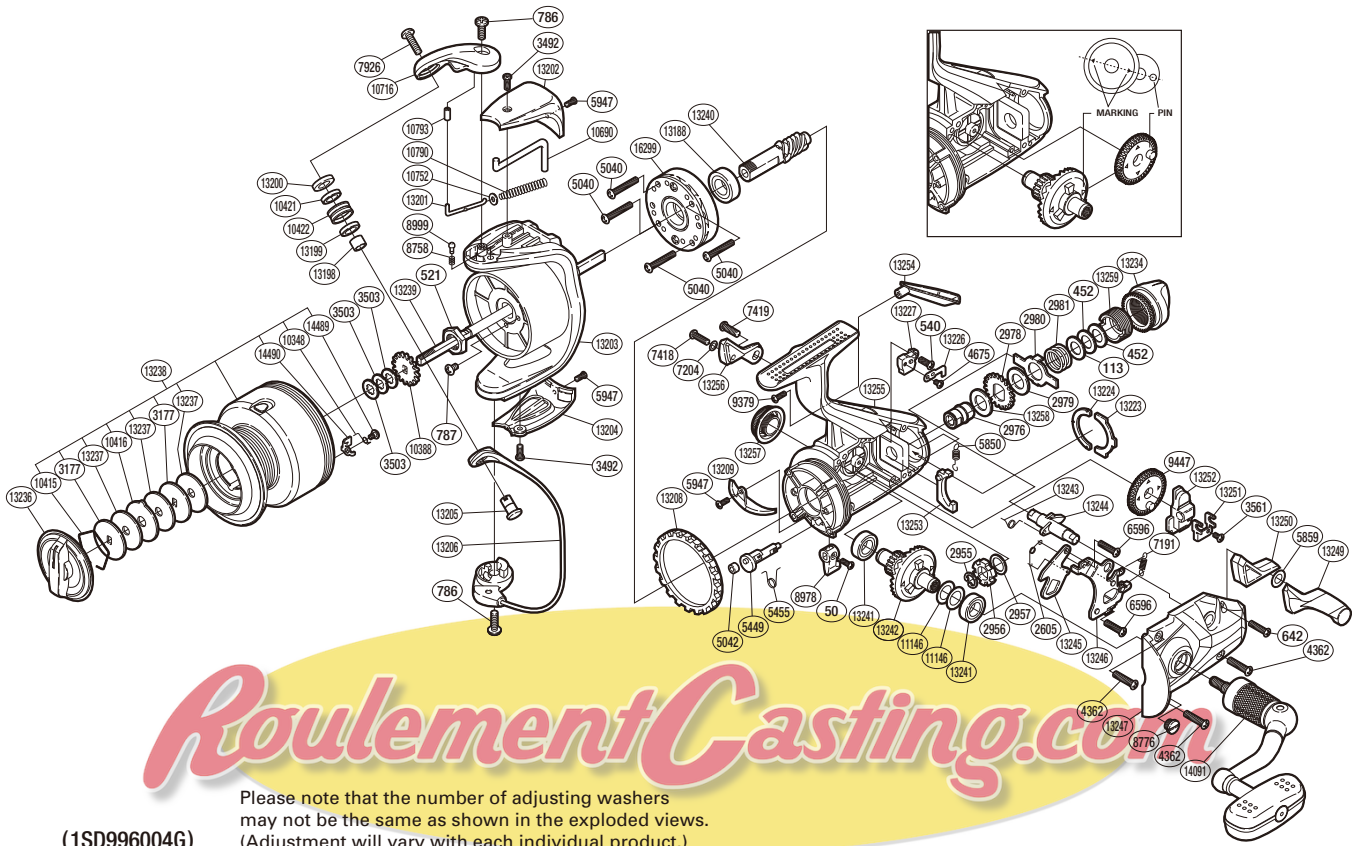

# SHIMANO

**BAITRUNNER** SA-RB

**BTR-6000DEU**

(1SD996004G)

Part No.	Description	Part No.	Description	Part No.	Description
RD 0050	Screw	RD 7926	Screw *	RD13234	BaitRunner Tension Dial
RD 0113	Washer	RD 8758	Click Spring ****	RD13236	Drag Knob
RD 0452	Washer	RD 8776	Oil Cap	RD13237	Drag Washer
RD 0521	Rotor Nut	RD 8978	Anti-Reverse Lever	RD13238	Spool Assembly
RD 0540	Screw	RD 8999	Click Pin ****	RD13239	Main Shaft
RD 0642	Screw	RD 9379	Screw	RD13240	Pinion Gear **
RD 0786	Screw ****	RD 9447	Oscillating Gear **	RD13241	Ball Bearing *****
RD 0787	Screw	RD10348	Click Spring	RD13242	Drive Gear **
RD 2605	Clutch Pawl Spring	RD10388	Spool Support	RD13243	Clutch Spring
RD 2955	C Lock	RD10415	Drag Washers Retainer	RD13244	BaitRunner Lever Shaft
RD 2956	BaitRunner Ratchet	RD10416	Eared Washer	RD13245	Clutch Pawl
RD 2957	Spacer	RD10421	Line Roller Collar *	RD13246	Clutch Plate Assembly
RD 2976	Free Spool Tension Shaft	RD10422	Line Roller *	RD13247	Side Cover
RD 2978	Click Gear	RD10690	Bail Trip Lever	RD13249	BaitRunner Lever Arm L
RD 2979	Free Spool Tension Washer	RD10716	Bail Arm	RD13250	BaitRunner Lever Bridge
RD 2980	Eared Washer	RD10752	Spring Guide A Support ****	RD13251	Oscillating Slider Retainer
RD 2981	Free Spool Tension Spring	RD10790	Bail Spring ****	RD13252	Oscillating Slider
RD 3177	Key Washer	RD10793	Bail Arm Collar ****	RD13253	BaitRunner Pawl
RD 3492	Screw	RD11146	Washer **/*****	RD13254	Body I.D. Plate
RD 3503	Spool Washer	RD13188	Ball Bearing *****	RD13255	Body
RD 3561	Screw	RD13198	Line Roller Spacer *	RD13256	BaitRunner Lever Arm R
RD 4362	Screw	RD13199	Line Roller Collar B *	RD13257	Handle Screw Cap
RD 4675	Screw	RD13200	Washer *	RD13258	Free Spool Tension Washer
RD 5040	Screw	RD13201	Bail Spring Guide A ****	RD13259	Free Spool Tension Screw
RD 5042	Anti-Reverse Cam Ring	RD13202	Bail Spring Cover	RD14091	Handle Assembly
RD 5449	Anti-Reverse Cam	RD13203	Rotor	RD14489	Screw
RD 5455	Anti-Reverse Cam Spring	RD13204	Bail Hold Support Guard	RD14490	Drag Click
RD 5850	BaitRunner Pawl Spring	RD13205	Line Roller Support *	RD16299	Roller Clutch Assembly
RD 5859	Spacer	RD13206	Bail Assembly		
RD 5947	Screw	RD13208	Friction Ring		
RD 6596	Screw	RD13209	Bail Trip Strike		
RD 7191	BaitRunner Click Spring	RD13223	Dial Retainer	PK 0027	Line Roller Set *
RD 7204	Lock Washer	RD13224	Dial Retainer B	PK 0028	Gear Set **
RD 7418	Screw	RD13226	Dial Click	PK 0029	Bail Spring Set ****
RD 7419	Screw	RD13227	BaitRunner Pawl Guide	PK 0030	Bearing Set *****