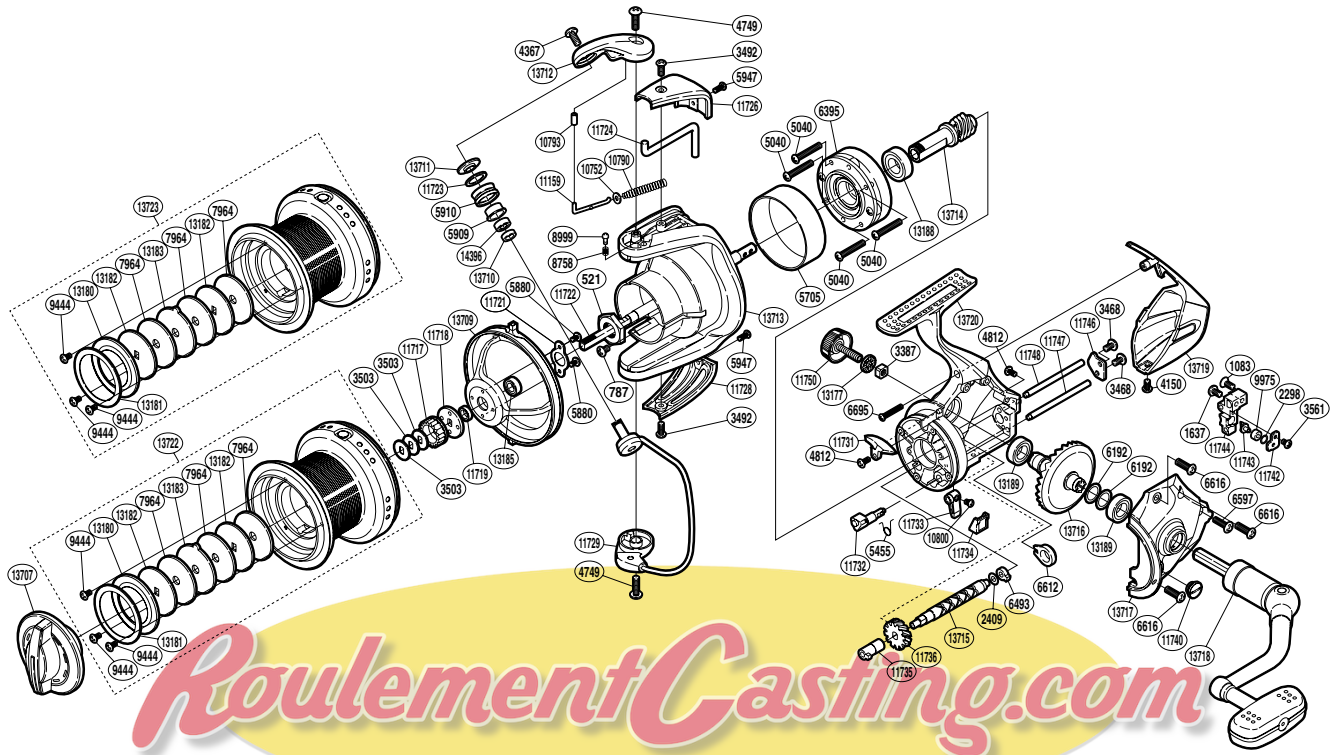

SHIMANO

ULTEGRA CI4 XSA SA-RB

ULCI4-5500XSA

Please note that the number of adjusting washers may not be the same as shown in the exploded views. (Adjustment will vary with each individual product.)

(1SH125500G)