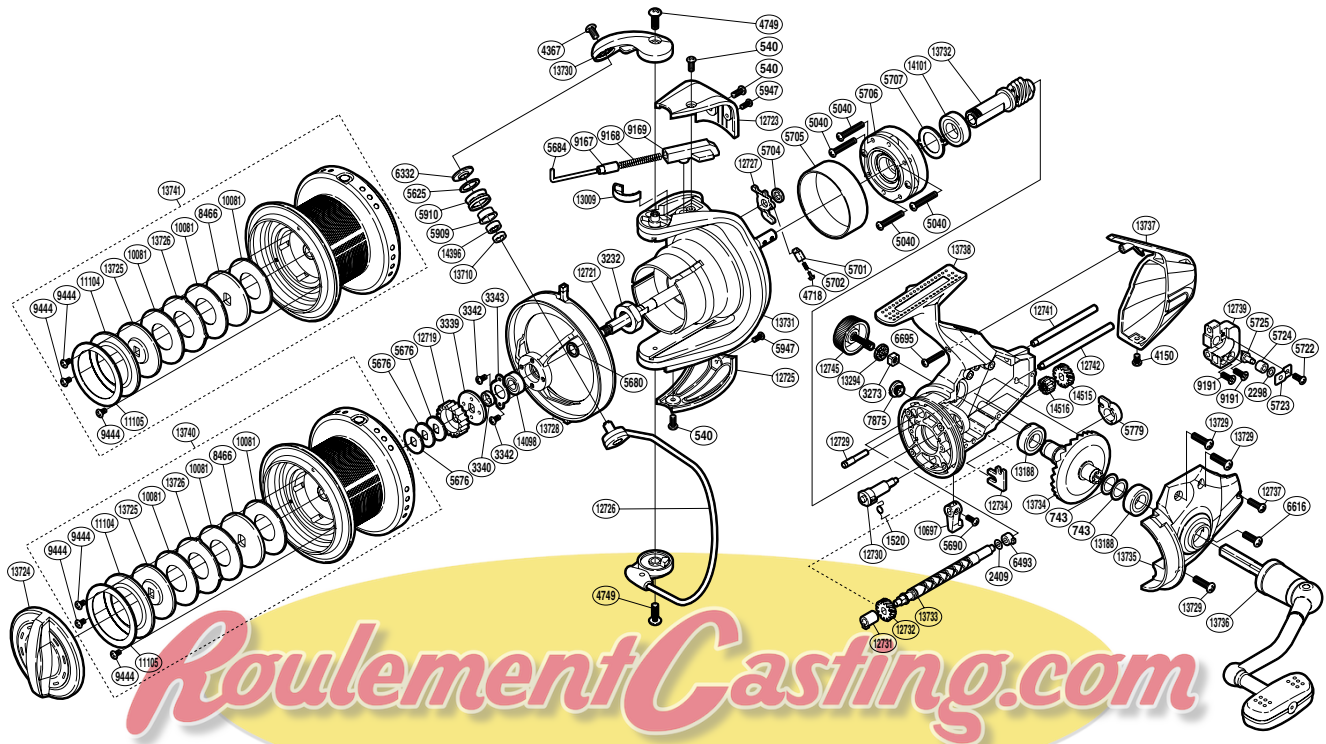

# SHIMANO

ULTEGRA CI4 XSA SA-RB

ULCI4-14000XSA

Please note that the number of adjusting washers may not be the same as shown in the exploded views. (Adjustment will vary with each individual product.)

(1SH12900G)