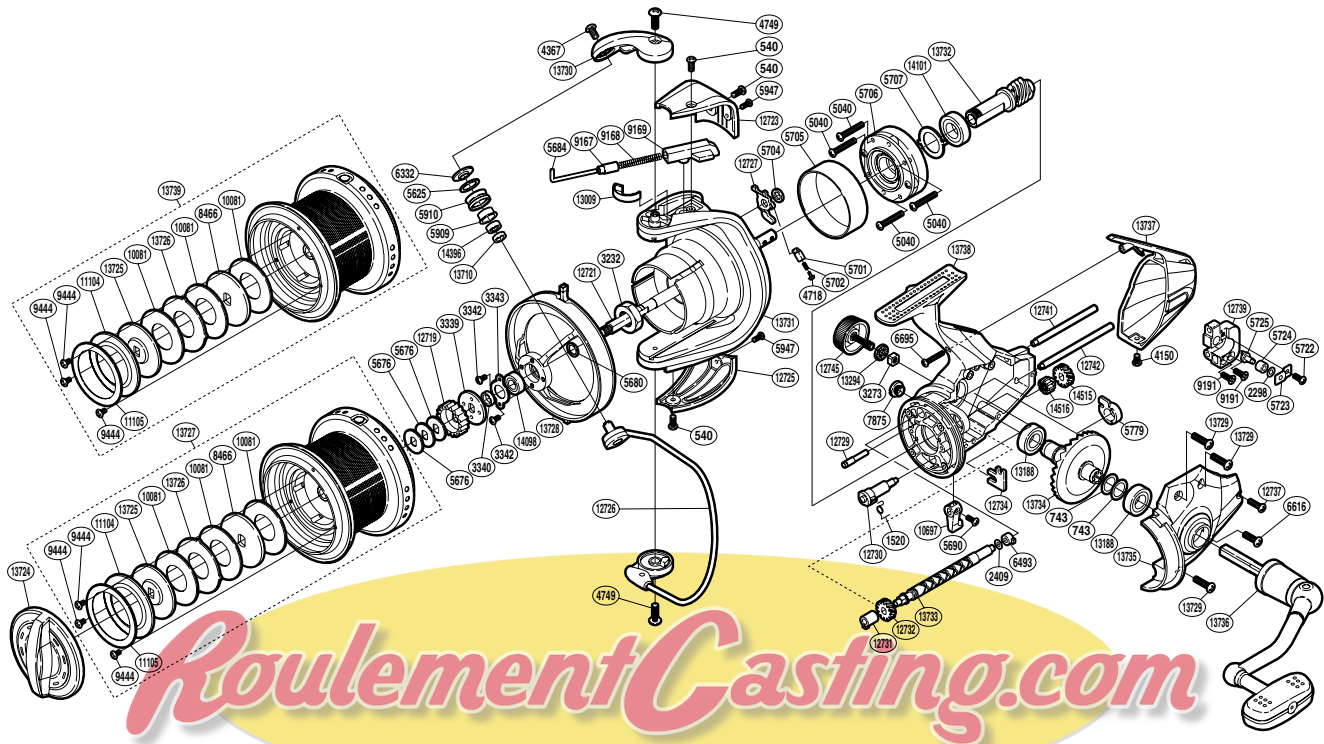

SHIMANO

ULTEGRA CI4 XSA SA-RB

ULCI4-10000XSA

Please note that the number of adjusting washers may not be the same as shown in the exploded views. (Adjustment will vary with each individual product.)

(1SH12700G)