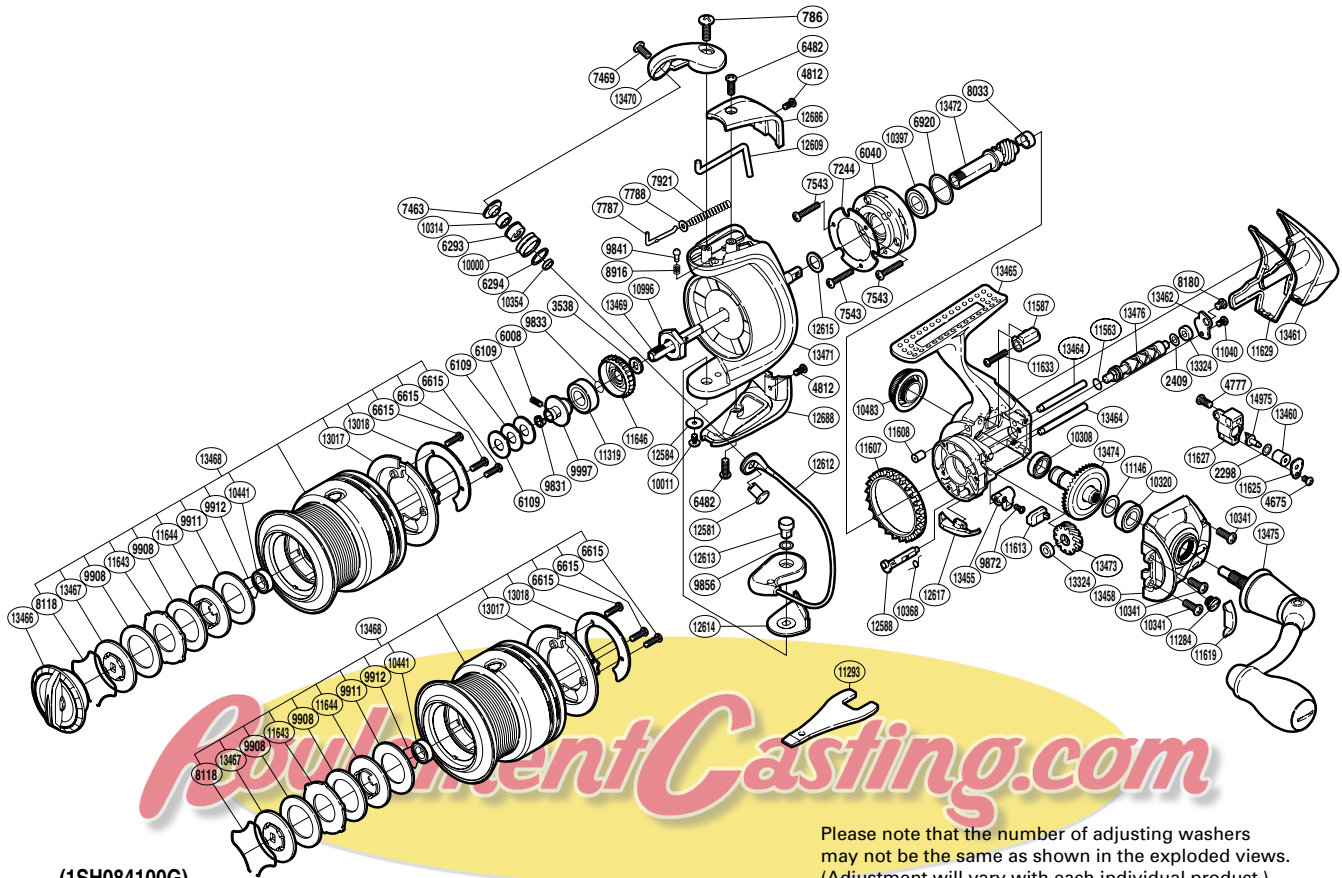

SHIMANO

TWIN POWER C14 SA-RB

TPCI4-4000SFA

(1SH084100G)

Please note that the number of adjusting washers may not be the same as shown in the exploded views. (Adjustment will vary with each individual product.)