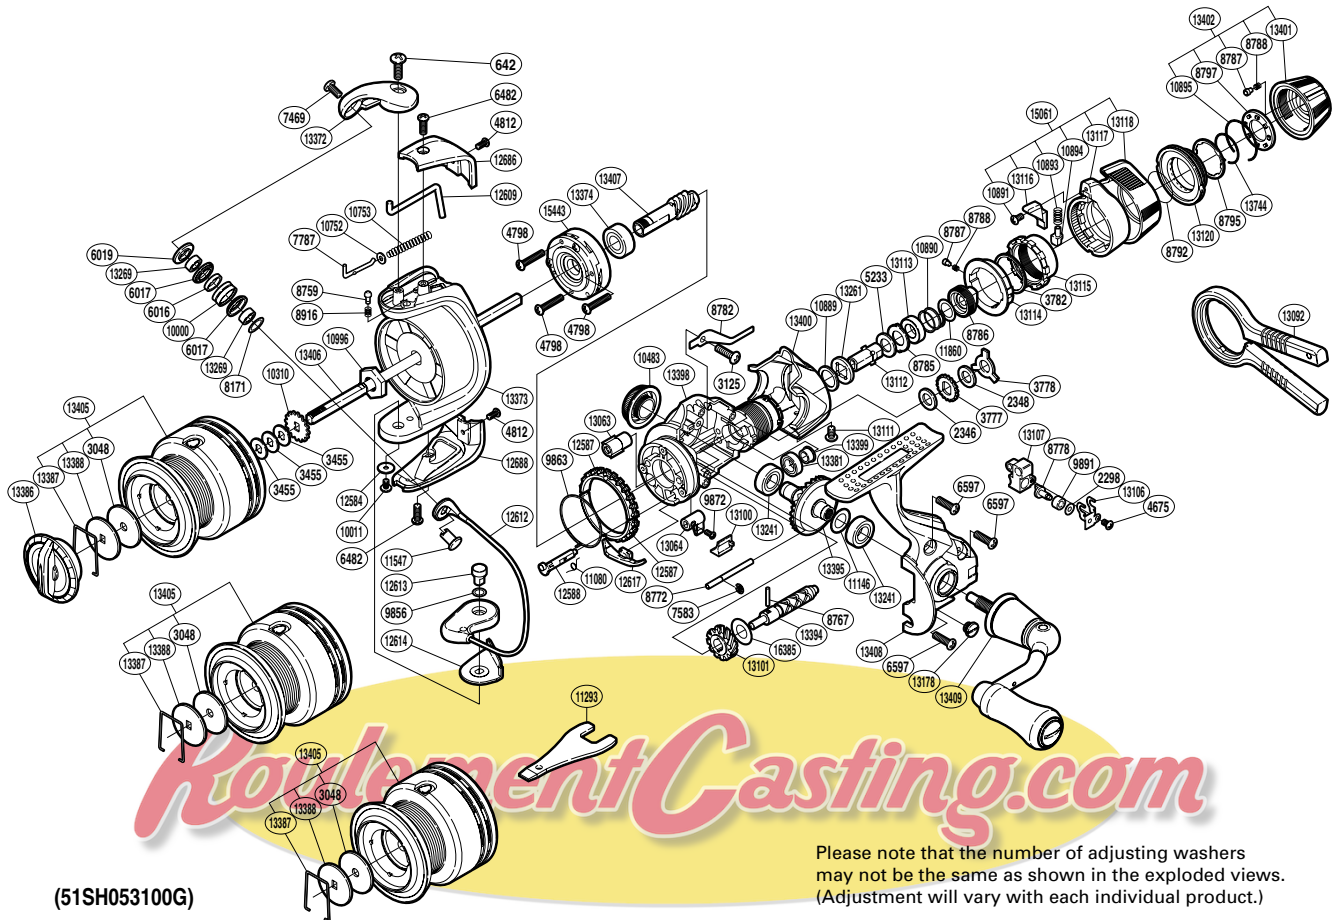

SHIMANO

TWIN POWER C14 SA-RB

TPCI4-3000SRA

(51SH053100G)

Please note that the number of adjusting washers may not be the same as shown in the exploded views. (Adjustment will vary with each individual product.)