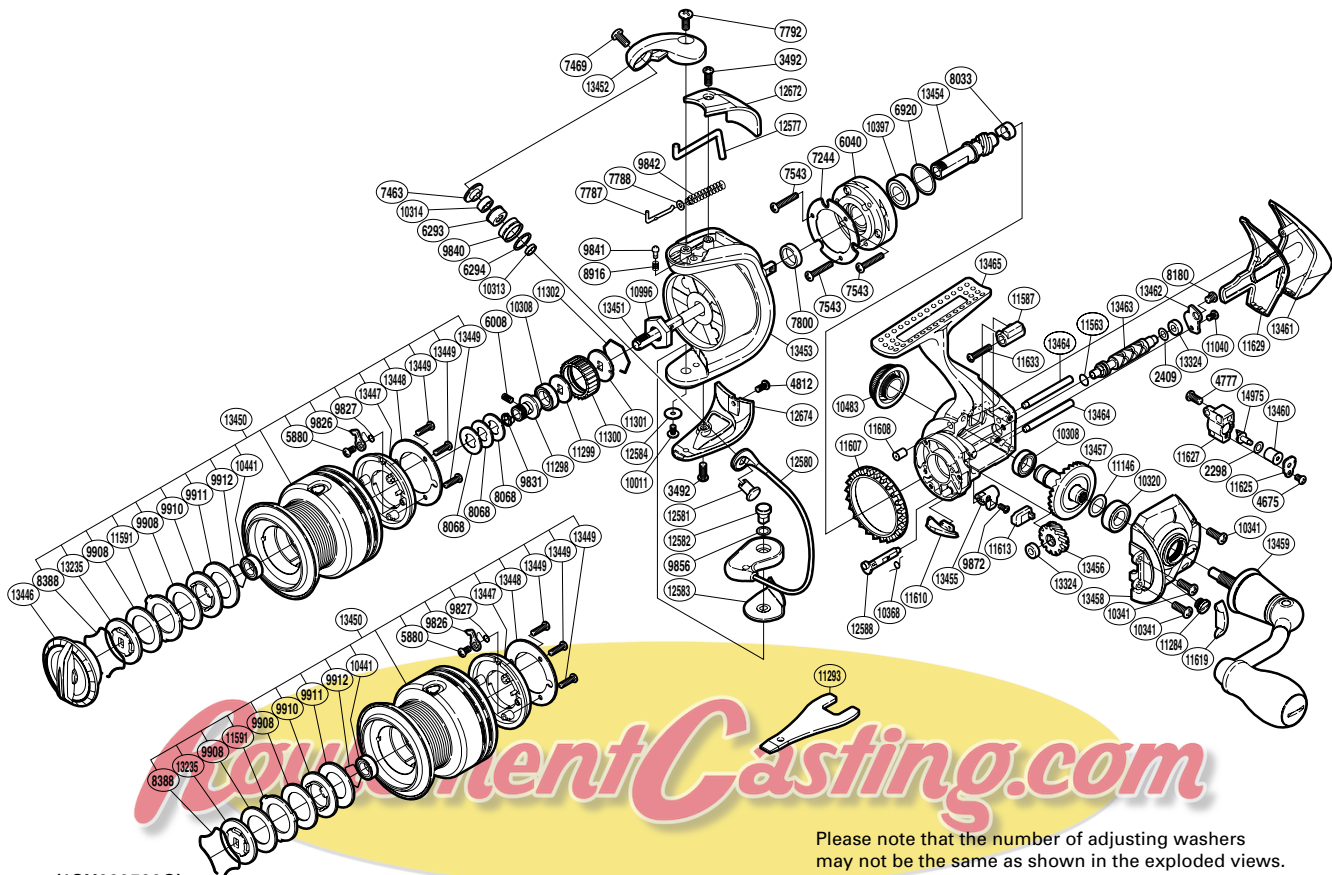

# SHIMANO

TWIN POWER C14 SA-RB

TPCI4-2500FA

(1SH082500G)

Please note that the number of adjusting washers may not be the same as shown in the exploded views. (Adjustment will vary with each individual product.)