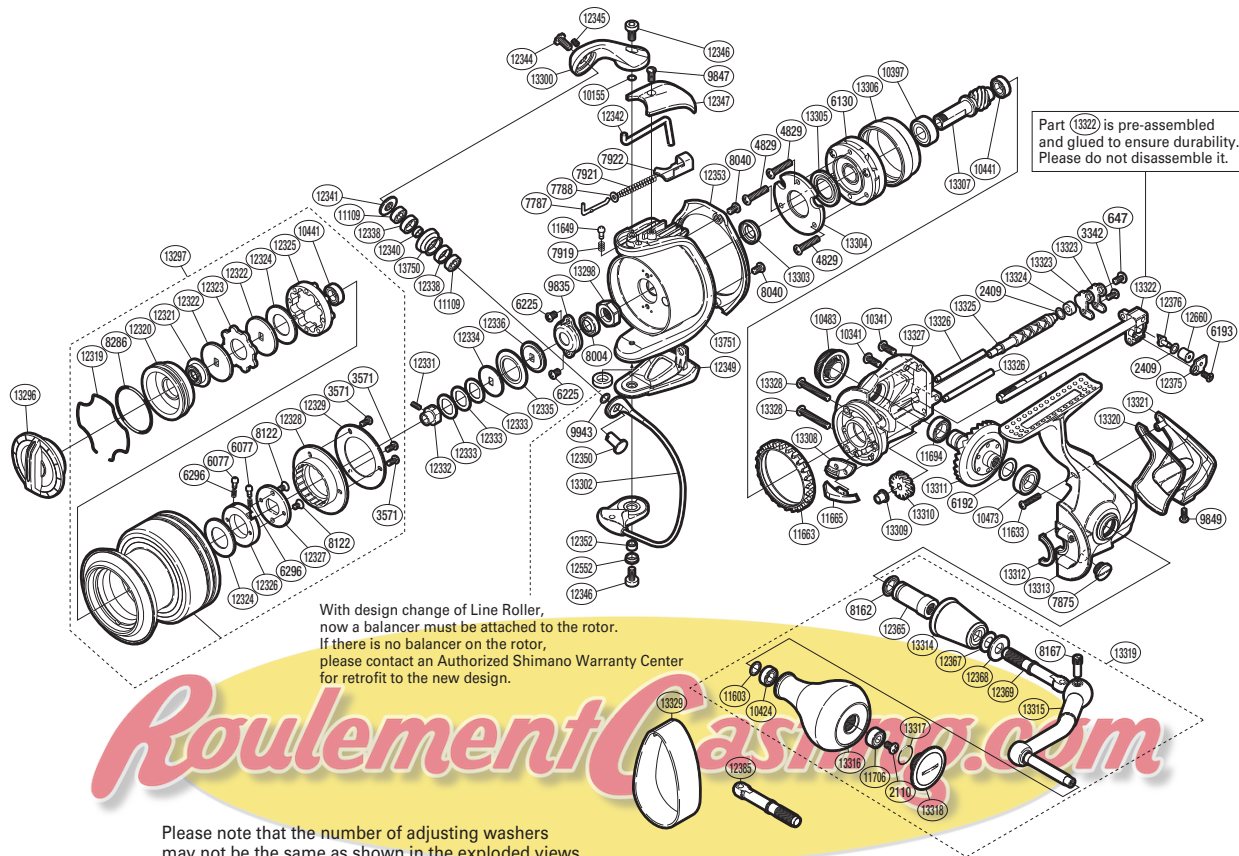

SHIMANO

TWIN POWER S A-RB

TP-5000SWA

Please note that the number of adjusting washers may not be the same as shown in the exploded views.
(51SH095000G) (Adjustment will vary with each individual product.)