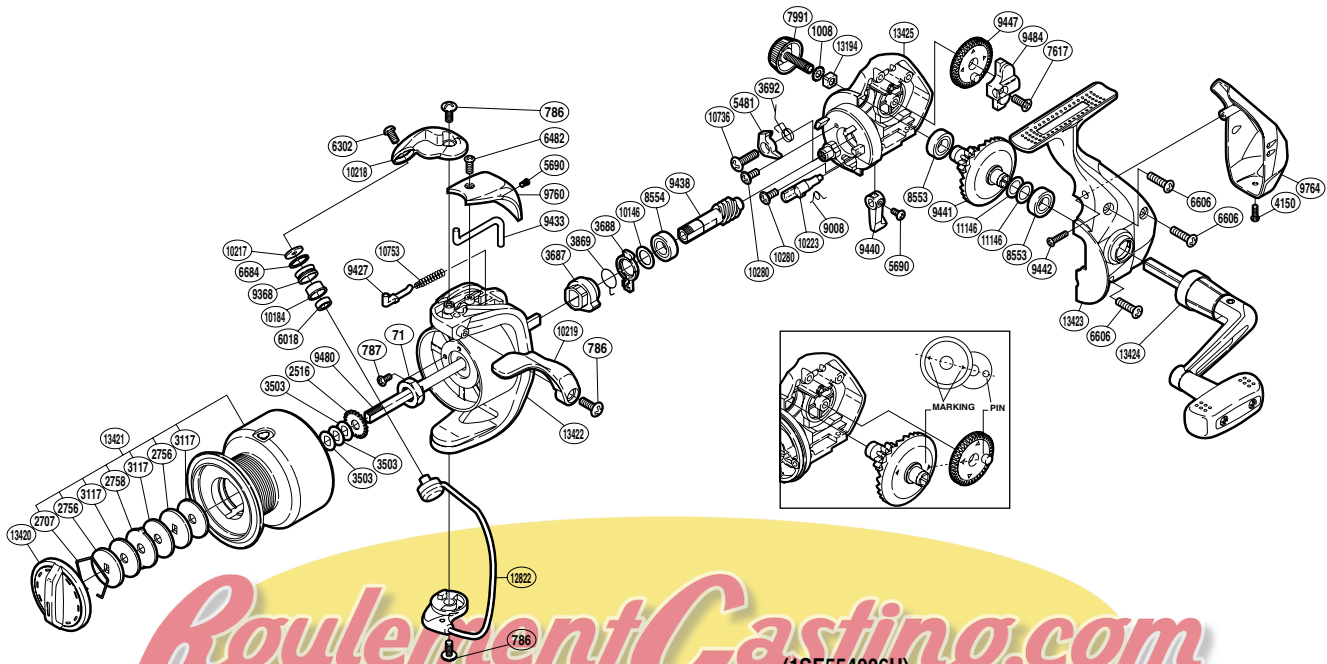

# SHIMANO

## SYNCOPATE

## SC-4000FG

(1SE554006U)

Please note that the number of adjusting washers may not be the same as shown in the exploded views. (Adjustment will vary with each individual product.)

Part No.	Description	Part No.	Description	Part No.	Description
RD 0071	Rotor Nut	RD 6482	Screw	RD 9764	Rear Protector
RD 0786	Screw	RD 6606	Screw	RD10146	Washer
RD 0787	Screw	RD 6684	Line Roller Spacer	RD10184	Line Roller Bushing
RD 1008	Handle Lock Washer	RD 7617	Screw	RD10217	Line Roller Washer
RD 2516	Spool Support	RD 7991	Handle Screw Cap	RD10218	Bail Arm
RD 2707	Drag Washers Retainer	RD 8553	Ball Bearing	RD10219	Quick-Fire II Trigger
RD 2756	Key Washer	RD 8554	Ball Bearing	RD10223	Anti-Reverse Cam
RD 2758	Eared Washer	RD 9008	Anti-Reverse Cam Spring	RD10280	Screw
RD 3117	Drag Washer	RD 9368	Line Roller	RD10736	Screw
RD 3503	Spool Washer	RD 9427	Bail Spring Guide	RD10753	Bail Spring
RD 3687	Anti-Reverse Ratchet	RD 9433	Bail Trip Lever	RD11146	Washer
RD 3688	Anti-Reverse Lock Out	RD 9438	Pinion Gear	RD12822	Bail Assembly
RD 3692	Anti-Reverse Pawl Spring	RD 9440	Anti-Reverse Lever	RD13194	Handle Screw Lock
RD 3869	Anti-Reverse Lock Out Spring	RD 9441	Drive Gear	RD13420	Drag Knob
RD 4150	Screw	RD 9442	Screw	RD13421	Spool Assembly
RD 5481	Anti-Reverse Pawl	RD 9447	Oscillating Gear	RD13422	Rotor
RD 5690	Screw	RD 9480	Main Shaft	RD13423	Side Cover
RD 6018	Ball Bearing	RD 9484	Oscillating Slider	RD13424	Handle Assembly
RD 6302	Screw	RD 9760	Bail Spring Cover	RD13425	Body