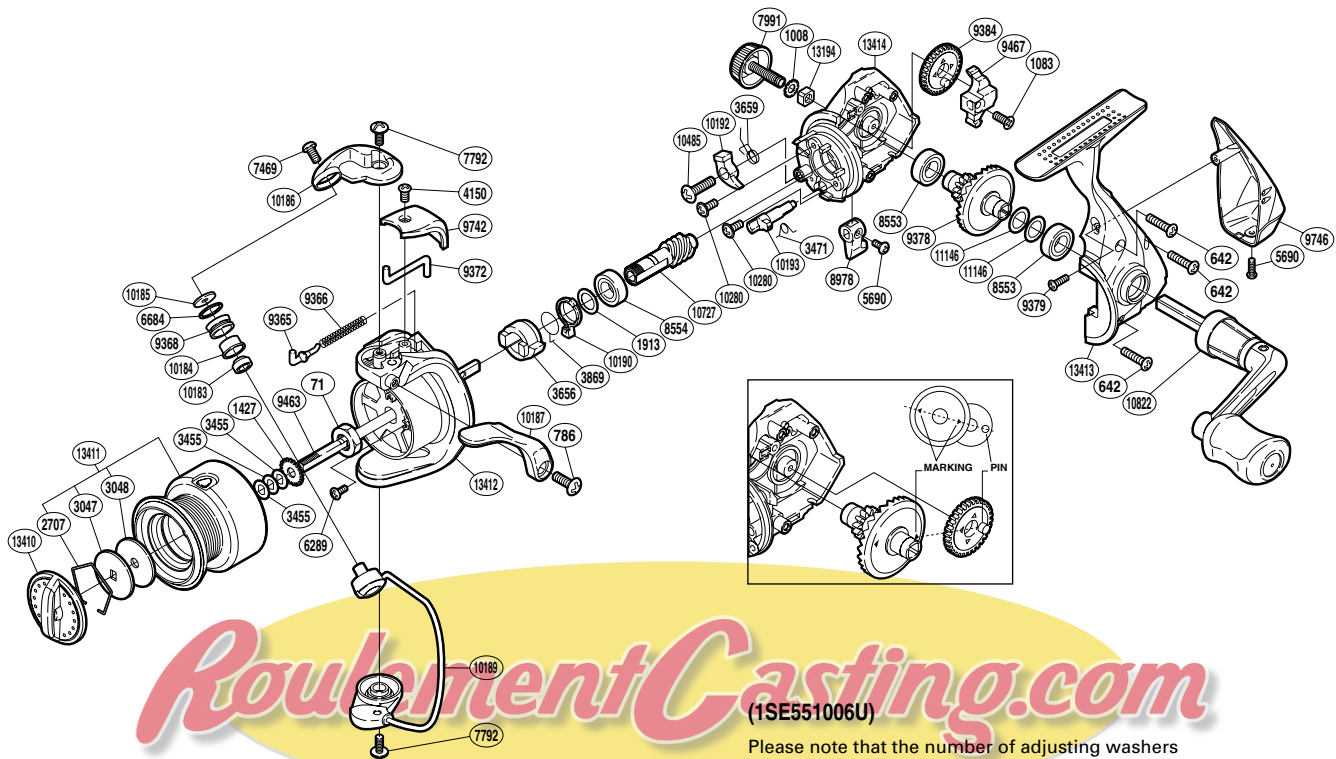

SHIMANO

SYNCOPATE

SC-1000FG

Part No.	Description	Part No.	Description	Part No.	Description
RD 0071	Rotor Nut	RD 7469	Screw	RD10185	Line Roller Washer
RD 0642	Screw	RD 7792	Screw	RD10186	Bail Arm
RD 0786	Screw	RD 7991	Handle Screw Cap	RD10187	Quick-Fire II Trigger
RD 1008	Handle Lock Washer	RD 8553	Ball Bearing	RD10189	Bail Assembly
RD 1083	Screw	RD 8554	Ball Bearing	RD10190	Anti-Reverse Lock Out
RD 1427	Spool Support	RD 8978	Anti-Reverse Lever	RD10192	Anti-Reverse Pawl
RD 1913	Washer	RD 9365	Bail Spring Guide	RD10193	Anti-Reverse Cam
RD 2707	Drag Washers Retainer	RD 9366	Bail Spring	RD10280	Screw
RD 3047	Key Washer	RD 9368	Line Roller	RD10485	Screw
RD 3048	Drag Washer	RD 9372	Bail Trip Lever	RD10727	Pinion Gear
RD 3455	Spool Washer	RD 9378	Drive Gear	RD10822	Handle Assembly
RD 3471	Anti-Reverse Cam Spring	RD 9379	Screw	RD11146	Washer
RD 3656	Anti-Reverse Ratchet	RD 9384	Oscillating Gear	RD13194	Handle Screw Lock
RD 3659	Anti-Reverse Pawl Spring	RD 9463	Main Shaft	RD13410	Drag Knob
RD 3869	Anti-Reverse Lock Out Spring	RD 9467	Oscillating Slider	RD13411	Spool Assembly
RD 4150	Screw	RD 9742	Bail Spring Cover	RD13412	Rotor
RD 5690	Screw	RD 9746	Rear Protector	RD13413	Side Cover
RD 6289	Screw	RD10183	Ball Bearing	RD13414	Body
RD 6684	Line Roller Spacer	RD10184	Line Roller Bushing		