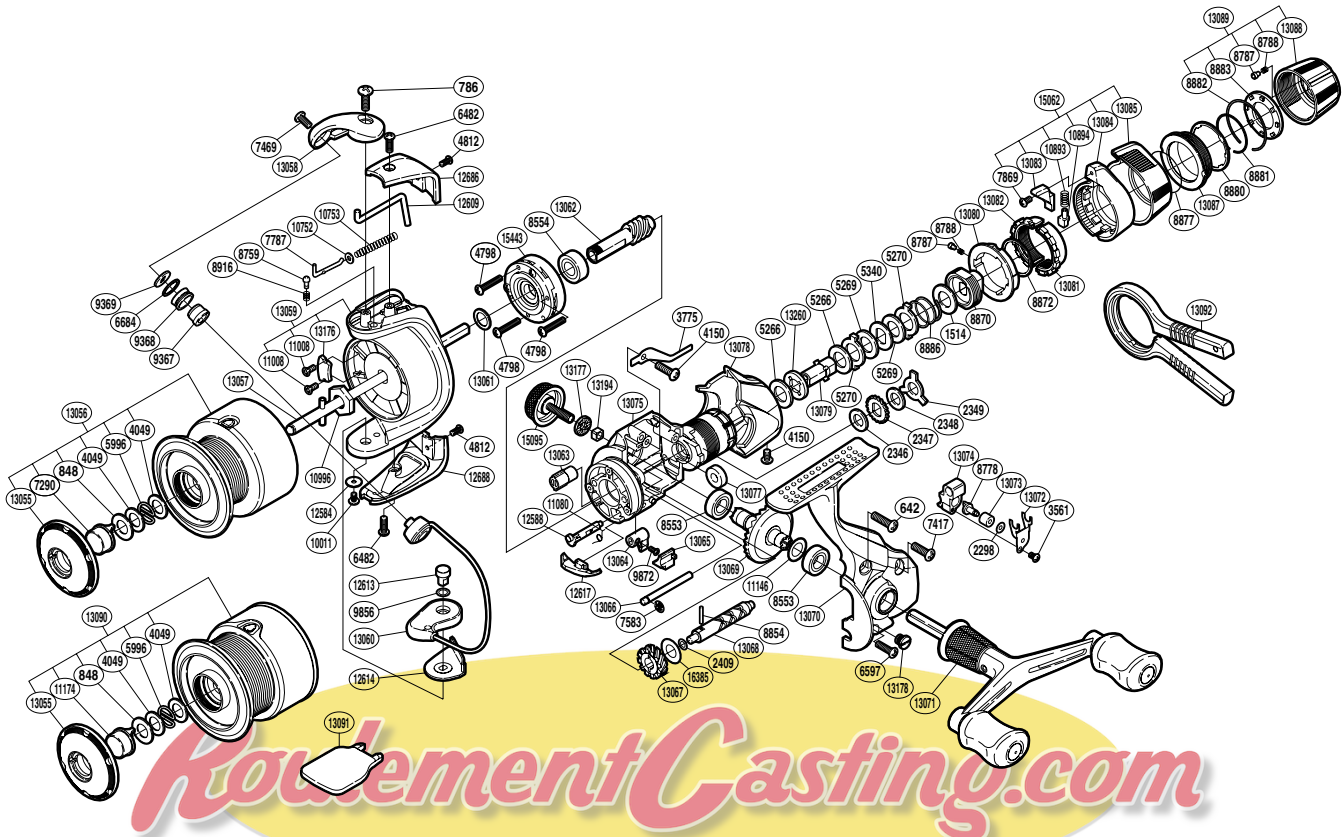

SHIMANO

SUPER

SUP-4000GTRC

KnowledgeCasting.com

Please note that the number of adjusting washers may not be the same as shown in the exploded views. (Adjustment will vary with each individual product.)

(51SG484003G)