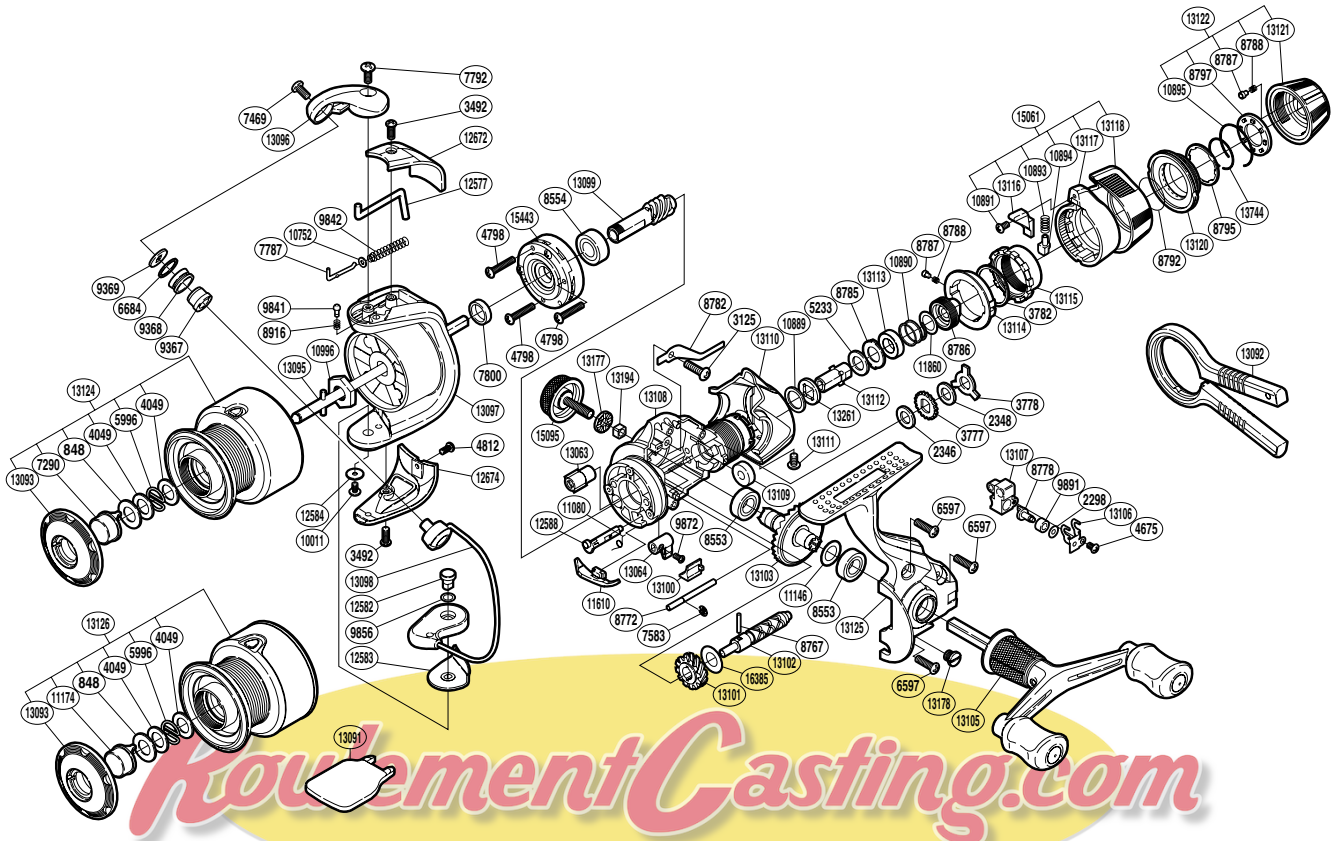

SHIMANO

SUPER

SUP-1500GTRC

(51SG481503G)

Please note that the number of adjusting washers may not be the same as shown in the exploded views. (Adjustment will vary with each individual product.)

Part No.	Description	Part No.	Description	Part No.	Description
RD 0848	Washer	RD 9367	Line Roller Bushing	RD13101	Idle Gear
RD 2298	Spacer	RD 9368	Line Roller	RD13102	Worm Shaft
RD 2346	Drag Washer	RD 9369	Line Roller Washer	RD13103	Drive Gear
RD 2348	Drag Washer	RD 9841	Click Pin	RD13105	Double Paddle Handle Assembly
RD 3125	Screw	RD 9842	Bail Spring	RD13106	Oscillating Slider Retainer
RD 3492	Screw	RD 9856	Washer	RD13107	Oscillating Slider
RD 3777	Click Gear	RD 9872	Screw	RD13108	Body
RD 3778	Eared Washer	RD 9891	Oscillating Slider Bushing	RD13109	Drag Shaft C
RD 3782	Fightin' Pressure Screw Washer	RD10011	Screw	RD13110	Rear Protector
RD 4049	Washer	RD10752	Spring Guide A Support	RD13111	Screw
RD 4675	Screw	RD10889	Drag Washer	RD13112	Drag Shaft A
RD 4798	Screw	RD10890	Drag Coil Spring	RD13113	Drag Collar
RD 4812	Screw	RD10891	Screw	RD13114	Lever Click Gear
RD 5233	Drag Washer	RD10893	Position Pin Spring	RD13115	Fightin' Pressure Screw
RD 5996	Locking Spring	RD10894	Lever Position Pin	RD13116	Fightin' Lever Inner B
RD 6597	Screw	RD10895	Click Plate Retainer	RD13117	Fightin' Lever Inner A
RD 6684	Line Roller Spacer	RD10996	Rotor Nut	RD13118	Fightin' Lever Outer
RD 7290	Push Button	RD11080	Anti-Reverse Cam Spring	RD13120	Drag Programmer B
RD 7469	Screw	RD11146	Washer	RD13121	Drag Programmer A
RD 7583	E Lock	RD11610	Bail Trip Strike	RD13122	Drag Programmer Assembly
RD 7787	Bail Spring Guide A	RD11860	Washer	RD13124	Spool Assembly
RD 7792	Screw	RD12577	Bail Trip Lever	RD13125	Side Cover
RD 7800	Rotor Ring	RD12582	Bail Hold Support Shaft	RD13177	Handle Screw Cap Spacer
RD 8553	Ball Bearing	RD12583	Bail Hold Support Spacer	RD13178	Oil Cap
RD 8554	Ball Bearing	RD12584	Washer	RD13194	Handle Screw Lock
RD 8767	Worm Shaft Pin	RD12588	Anti-Reverse Cam	RD13261	Drag Shaft B
RD 8772	Oscillating Guide	RD12672	Bail Spring Cover	RD13744	Drag Knob Retainer
RD 8778	Oscillating Pawl	RD12674	Bail Hold Support Guard	RD15061	Fightin' Lever Assembly
RD 8782	Drag Click	RD13063	Worm Bushing	RD15095	Handle Screw Cap
RD 8785	Eared Washer	RD13064	Anti-Reverse Lever	RD15443	Roller Clutch Assembly
RD 8786	Pressure Screw	RD13093	Push Button Collar	RD16385	Washer
RD 8787	Click Pin	RD13095	Main Shaft		
RD 8788	Click Spring	RD13096	Bail Arm	RD11174	Push Button
RD 8792	Drag Knob Friction Ring	RD13097	Rotor	RD13126	Spare Spool Assembly
RD 8795	Drag Knob Washer	RD13098	Bail Assembly		
RD 8797	Click Plate	RD13099	Pinion Gear	RD13091	Spool Wrench (accessory)
RD 8916	Click Spring	RD13100	Anti-Reverse Lever Cover	RD13092	Knob Wrench (accessory)