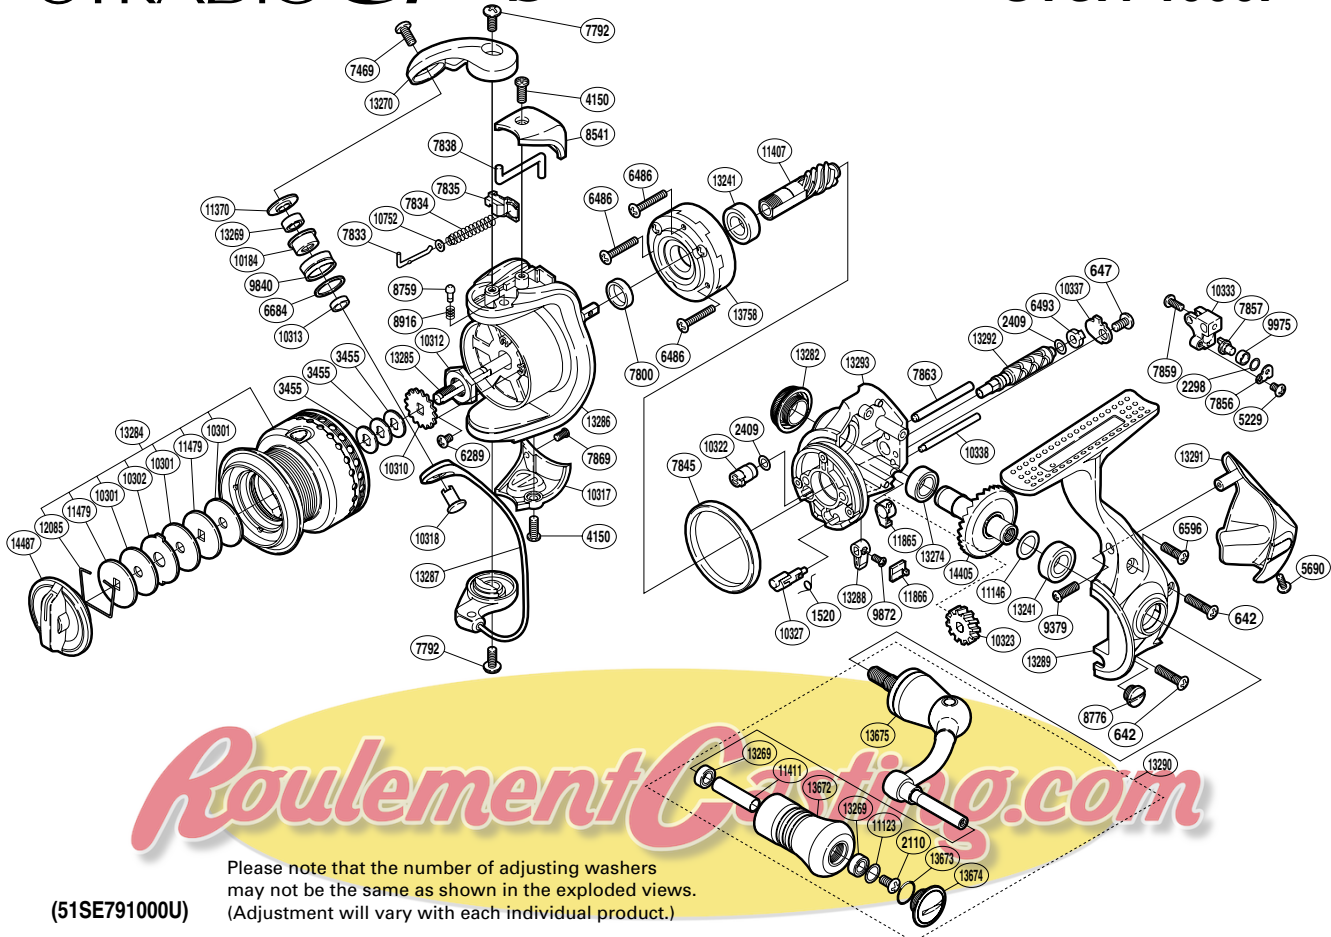

SHIMANO

STRADIC C14 SA-RB

STCI4-1000F

Please note that the number of adjusting washers may not be the same as shown in the exploded views. (Adjustment will vary with each individual product.)

(51SE791000U)