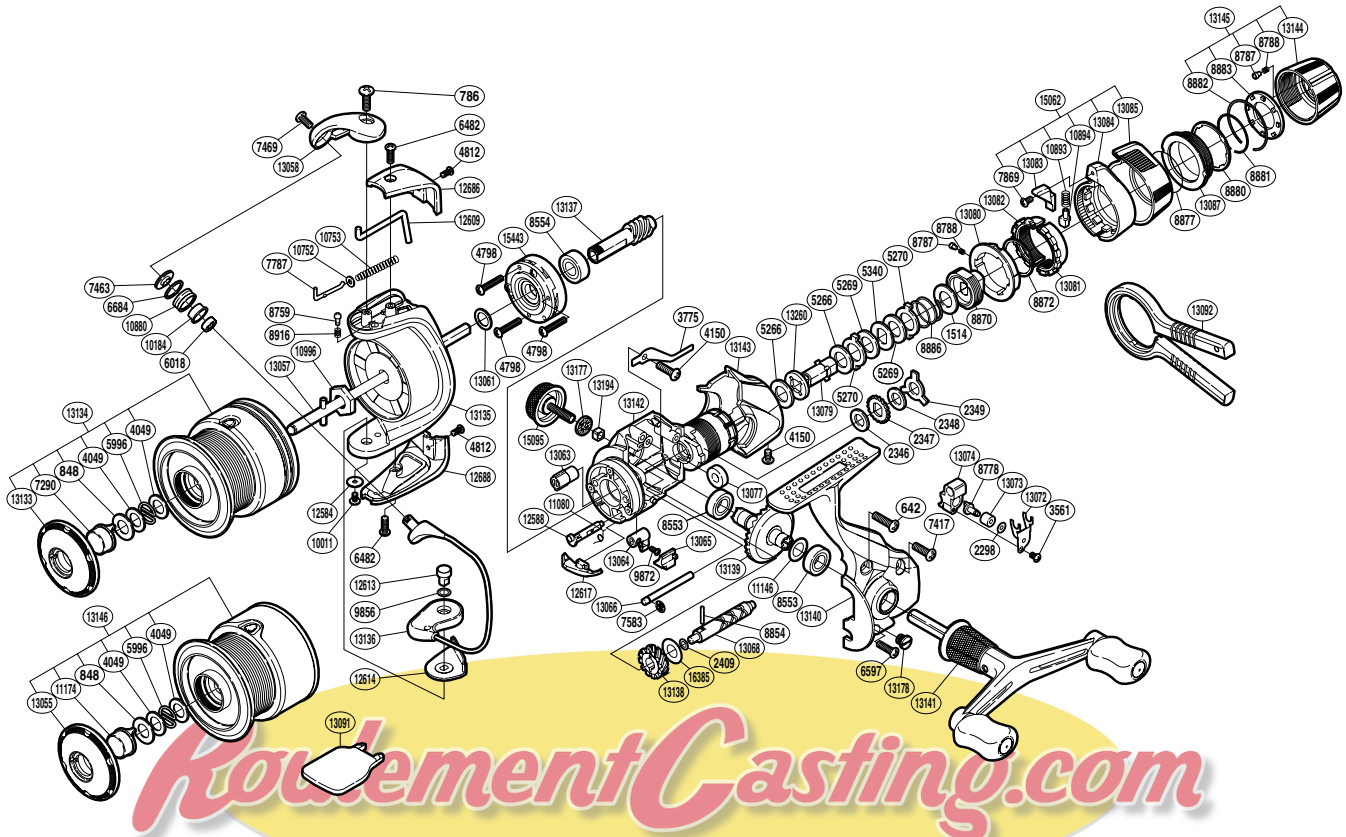

## STR-4000SGTMRC

(51SG464003G)

Please note that the number of adjusting washers may not be the same as shown in the exploded views. (Adjustment will vary with each individual product.)

Part No.	Description	Part No.	Description	Part No.	Description
RD 0642	Screw	RD 8870	Pressure Screw	RD13074	Oscillating Slider
RD 0786	Screw	RD 8872	Fightin' Pressure Screw Washer	RD13077	Drag Shaft C
RD 0848	Washer	RD 8877	Drag Knob Friction Ring	RD13079	Drag Shaft A
RD 1514	Washer	RD 8880	Drag Knob Washer	RD13080	Lever Click Gear
RD 2298	Spacer	RD 8881	Drag Knob Retainer	RD13081	Fightin' Pressure Screw
RD 2346	Drag Washer	RD 8882	Click Plate Retainer	RD13082	Fightin' Pressure Screw B
RD 2347	Click Gear	RD 8883	Click Plate	RD13083	Fightin' Lever Inner B
RD 2348	Drag Washer	RD 8886	Drag Coil Spring	RD13084	Fightin' Lever Inner A
RD 2349	Eared Washer	RD 8916	Click Spring	RD13085	Fightin' Lever Outer
RD 2409	Spacer	RD 9856	Washer	RD13087	Drag Programmer B
RD 3561	Screw	RD 9872	Screw	RD13133	Push Button Collar
RD 3775	Drag Click	RD10011	Screw	RD13134	Spool Assembly
RD 4049	Washer	RD10184	Line Roller Bushing	RD13135	Rotor
RD 4150	Screw	RD10752	Spring Guide A Support	RD13136	Bail Assembly
RD 4798	Screw	RD10753	Bail Spring	RD13137	Pinion Gear
RD 4812	Screw	RD10880	Line Roller	RD13138	Idle Gear
RD 5266	Drag Washer	RD10893	Position Pin Spring	RD13139	Drive Gear
RD 5269	Drag Washer	RD10894	Lever Position Pin	RD13140	Side Cover
RD 5270	Eared Washer	RD10996	Rotor Nut	RD13141	Double Paddle Handle Assembly
RD 5340	Key Washer	RD11080	Anti-Reverse Cam Spring	RD13142	Body
RD 5996	Locking Spring	RD11146	Washer	RD13143	Rear Protector
RD 6018	Ball Bearing	RD12584	Washer	RD13144	Drag Programmer A
RD 6482	Screw	RD12588	Anti-Reverse Cam	RD13145	Drag Programmer Assembly
RD 6597	Screw	RD12609	Bail Trip Lever	RD13177	Handle Screw Cap Spacer
RD 6684	Line Roller Spacer	RD12613	Bail Hold Support Shaft	RD13178	Oil Cap
RD 7290	Push Button	RD12614	Bail Hold Support Spacer	RD13194	Handle Screw Lock
RD 7417	Screw	RD12617	Bail Trip Strike	RD13260	Drag Shaft B
RD 7463	Line Roller Washer	RD12686	Bail Spring Cover	RD15062	Fightin' Lever Assembly
RD 7469	Screw	RD12688	Bail Hold Support Guard	RD15095	Handle Screw Cap
RD 7583	E Lock	RD13057	Main Shaft	RD15443	Roller Clutch Assembly
RD 7787	Bail Spring Guide A	RD13058	Bail Arm	RD16385	Washer
RD 7869	Screw	RD13061	Washer		
RD 8553	Ball Bearing	RD13063	Worm Bushing	RD11174	Push Button
RD 8554	Ball Bearing	RD13064	Anti-Reverse Lever	RD13055	Push Button Collar
RD 8759	Click Pin	RD13065	Anti-Reverse Lever Cover	RD13146	Spare Spool Assembly
RD 8778	Oscillating Pawl	RD13066	Oscillating Guide		
RD 8787	Click Pin	RD13068	Worm Shaft		
RD 8788	Click Spring	RD13072	Oscillating Slider Retainer	RD13091	Spool Wrench (accessory)
RD 8854	Worm Shaft Pin	RD13073	Oscillating Slider Bushing	RD13092	Knob Wrench (accessory)