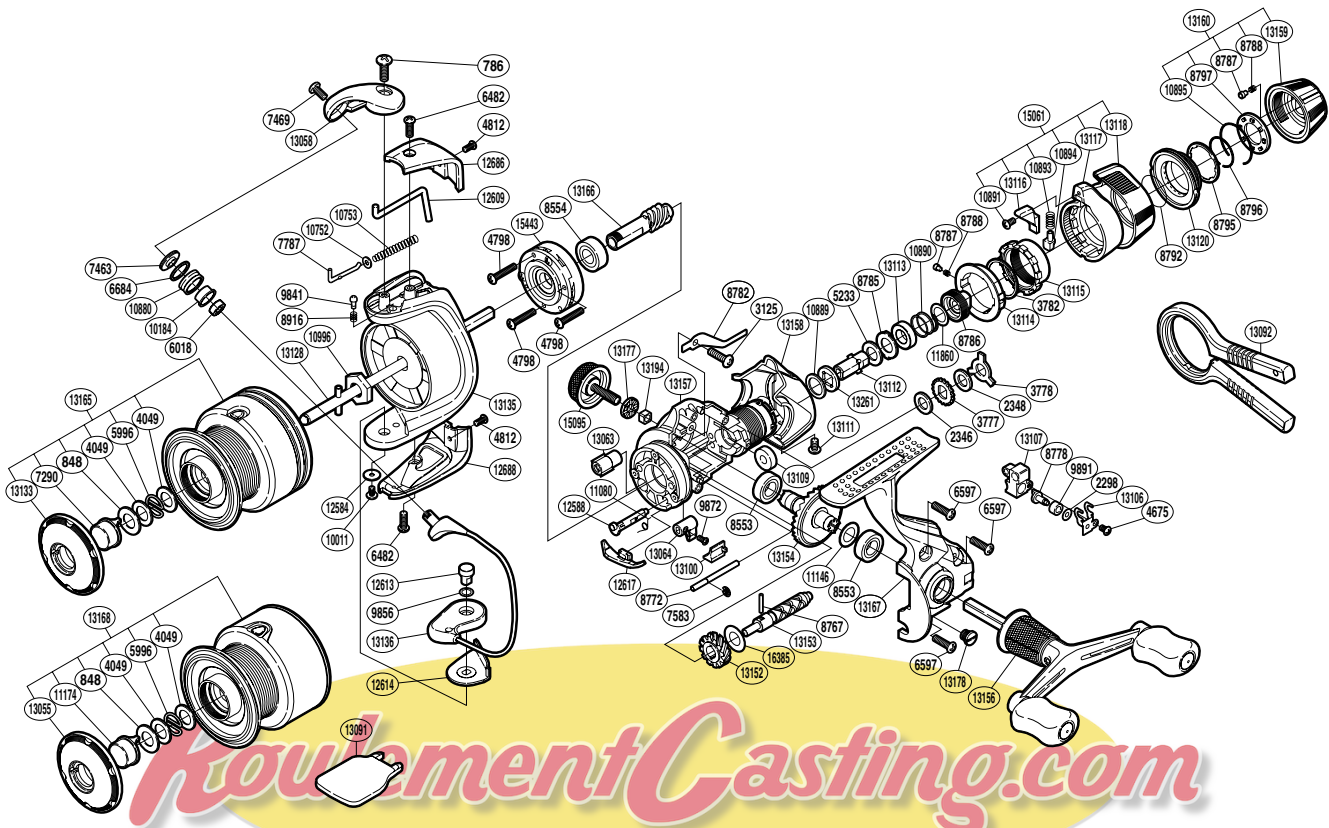

SHIMANO

STRADIC

STR-3000SGTMRC

Please note that the number of adjusting washers may not be the same as shown in the exploded views. (Adjustment will vary with each individual product.)

(51SG463003G)

Part No.	Description	Part No.	Description	Part No.	Description
RD 0786	Screw	RD 8916	Click Spring	RD13114	Lever Click Gear
RD 0848	Washer	RD 9841	Click Pin	RD13115	Fightin' Pressure Screw
RD 2298	Spacer	RD 9856	Washer	RD13116	Fightin' Lever Inner B
RD 2346	Drag Washer	RD 9872	Screw	RD13117	Fightin' Lever Inner A
RD 2348	Drag Washer	RD 9891	Oscillating Slider Bushing	RD13118	Fightin' Lever Outer
RD 3125	Screw	RD10011	Screw	RD13120	Drag Programmer B
RD 3777	Click Gear	RD10184	Line Roller Bushing	RD13128	Main Shaft
RD 3778	Eared Washer	RD10752	Spring Guide A Support	RD13133	Push Button Collar
RD 3782	Fightin' Pressure Screw Washer	RD10753	Bail Spring	RD13135	Rotor
RD 4049	Washer	RD10880	Line Roller	RD13136	Bail Assembly
RD 4675	Screw	RD10889	Drag Washer	RD13152	Idle Gear
RD 4798	Screw	RD10890	Drag Coil Spring	RD13153	Worm Shaft
RD 4812	Screw	RD10891	Screw	RD13154	Drive Gear
RD 5233	Drag Washer	RD10893	Position Pin Spring	RD13156	Double Paddle Handle Assembly
RD 5996	Locking Spring	RD10894	Lever Position Pin	RD13157	Body
RD 6018	Ball Bearing	RD10895	Click Plate Retainer	RD13158	Rear Protector
RD 6482	Screw	RD10996	Rotor Nut	RD13159	Drag Programmer A
RD 6597	Screw	RD11080	Anti-Reverse Cam Spring	RD13160	Drag Programmer Assembly
RD 6684	Line Roller Spacer	RD11146	Washer	RD13165	Spool Assembly
RD 7290	Push Button	RD11860	Washer	RD13166	Pinion Gear
RD 7463	Line Roller Washer	RD12584	Washer	RD13167	Side Cover
RD 7469	Screw	RD12588	Anti-Reverse Cam	RD13177	Handle Screw Cap Spacer
RD 7583	E Lock	RD12609	Bail Trip Lever	RD13178	Oil Cap
RD 7787	Bail Spring Guide A	RD12613	Bail Hold Support Shaft	RD13194	Handle Screw Lock
RD 8553	Ball Bearing	RD12614	Bail Hold Support Spacer	RD13261	Drag Shaft B
RD 8554	Ball Bearing	RD12617	Bail Trip Strike	RD15061	Fightin' Lever Assembly
RD 8767	Worm Shaft Pin	RD12686	Bail Spring Cover	RD15095	Handle Screw Cap
RD 8772	Oscillating Guide	RD12688	Bail Hold Support Guard	RD15443	Roller Clutch Assembly
RD 8778	Oscillating Pawl	RD13058	Bail Arm	RD16385	Washer
RD 8782	Drag Click	RD13063	Worm Bushing		
RD 8785	Eared Washer	RD13064	Anti-Reverse Lever	RD11174	Push Button
RD 8786	Pressure Screw	RD13100	Anti-Reverse Lever Cover	RD13055	Push Button Collar
RD 8787	Click Pin	RD13106	Oscillating Slider Retainer	RD13168	Spare Spool Assembly
RD 8788	Click Spring	RD13107	Oscillating Slider		
RD 8792	Drag Knob Friction Ring	RD13109	Drag Shaft C		
RD 8795	Drag Knob Washer	RD13111	Screw		
RD 8796	Drag Knob Retainer	RD13112	Drag Shaft A	RD13091	Spool Wrench (accessory)
RD 8797	Click Plate	RD13113	Drag Collar	RD13092	Knob Wrench (accessory)