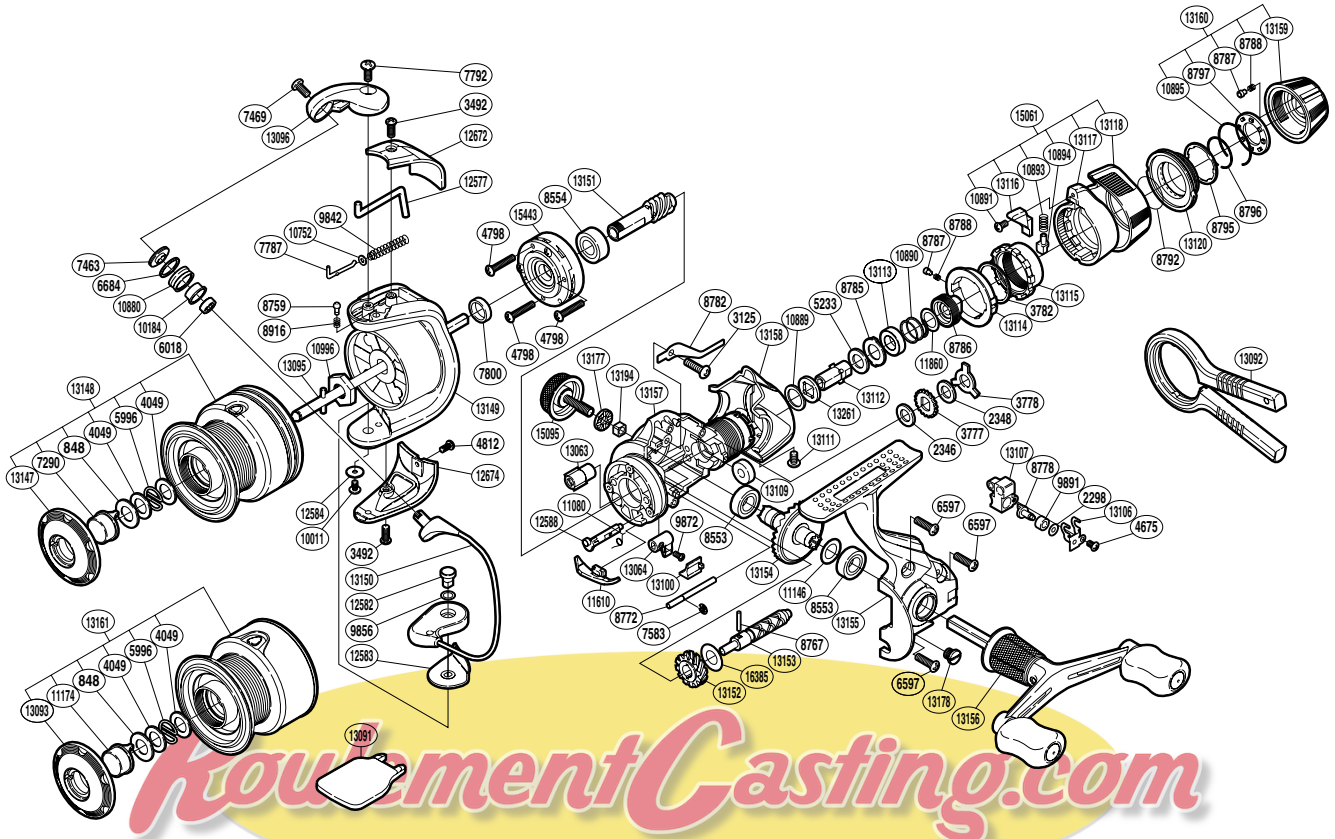

## STR-2500GTMRC

(51SG462503G)

Please note that the number of adjusting washers may not be the same as shown in the exploded views. (Adjustment will vary with each individual product.)

Part No.	Description	Part No.	Description	Part No.	Description
RD 0848	Washer	RD 8796	Drag Knob Retainer	RD13112	Drag Shaft A
RD 2298	Spacer	RD 8797	Click Plate	RD13113	Drag Collar
RD 2346	Drag Washer	RD 8916	Click Spring	RD13114	Lever Click Gear
RD 2348	Drag Washer	RD 9842	Bail Spring	RD13115	Fightin' Pressure Screw
RD 3125	Screw	RD 9856	Washer	RD13116	Fightin' Lever Inner B
RD 3492	Screw	RD 9872	Screw	RD13117	Fightin' Lever Inner A
RD 3777	Click Gear	RD 9891	Oscillating Slider Bushing	RD13118	Fightin' Lever Outer
RD 3778	Eared Washer	RD10011	Screw	RD13120	Drag Programmer B
RD 3782	Fightin' Pressure Screw Washer	RD10184	Line Roller Bushing	RD13147	Push Button Collar
RD 4049	Washer	RD10752	Spring Guide A Support	RD13148	Spool Assembly
RD 4675	Screw	RD10880	Line Roller	RD13149	Rotor
RD 4798	Screw	RD10889	Drag Washer	RD13150	Bail Assembly
RD 4812	Screw	RD10890	Drag Coil Spring	RD13151	Pinion Gear
RD 5233	Drag Washer	RD10891	Screw	RD13152	Idle Gear
RD 5996	Locking Spring	RD10893	Position Pin Spring	RD13153	Worm Shaft
RD 6018	Ball Bearing	RD10894	Lever Position Pin	RD13154	Drive Gear
RD 6597	Screw	RD10895	Click Plate Retainer	RD13155	Side Cover
RD 6684	Line Roller Spacer	RD10996	Rotor Nut	RD13156	Double Paddle Handle Assembly
RD 7290	Push Button	RD11080	Anti-Reverse Cam Spring	RD13157	Body
RD 7463	Line Roller Washer	RD11146	Washer	RD13158	Rear Protector
RD 7469	Screw	RD11610	Bail Trip Strike	RD13159	Drag Programmer A
RD 7583	E Lock	RD11860	Washer	RD13160	Drag Programmer Assembly
RD 7787	Bail Spring Guide A	RD12577	Bail Trip Lever	RD13177	Handle Screw Cap Spacer
RD 7792	Screw	RD12582	Bail Hold Support Shaft	RD13178	Oil Cap
RD 7800	Rotor Ring	RD12583	Bail Hold Support Spacer	RD13194	Handle Screw Lock
RD 8553	Ball Bearing	RD12584	Washer	RD13261	Drag Shaft B
RD 8554	Ball Bearing	RD12588	Anti-Reverse Cam	RD15061	Fightin' Lever Assembly
RD 8759	Click Pin	RD12672	Bail Spring Cover	RD15095	Handle Screw Cap
RD 8767	Worm Shaft Pin	RD12674	Bail Hold Support Guard	RD15443	Roller Clutch Assembly
RD 8772	Oscillating Guide	RD13063	Worm Bushing	RD16385	Washer
RD 8778	Oscillating Pawl	RD13064	Anti-Reverse Lever		
RD 8782	Drag Click	RD13095	Main Shaft	RD11174	Push Button
RD 8785	Eared Washer	RD13096	Bail Arm	RD13093	Push Button Collar
RD 8786	Pressure Screw	RD13100	Anti-Reverse Lever Cover	RD13161	Spare Spool Assembly
RD 8787	Click Pin	RD13106	Oscillating Slider Retainer		
RD 8788	Click Spring	RD13107	Oscillating Slider		
RD 8792	Drag Knob Friction Ring	RD13109	Drag Shaft C	RD13091	Spool Wrench (accessory)
RD 8795	Drag Knob Washer	RD13111	Screw	RD13092	Knob Wrench (accessory)