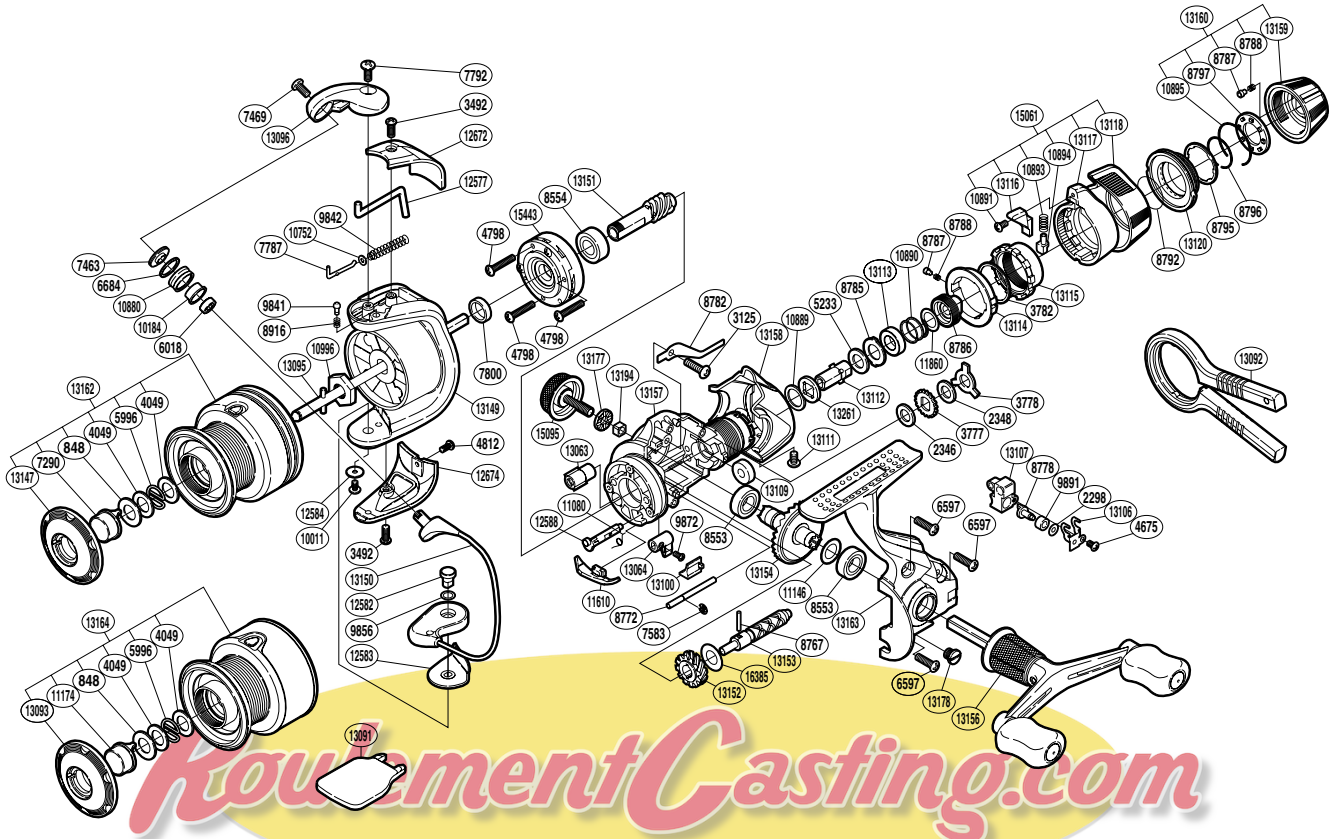

## STR-1500GTMRC

Please note that the number of adjusting washers may not be the same as shown in the exploded views. (Adjustment will vary with each individual product.)

(51SG461503G)

Part No.	Description	Part No.	Description	Part No.	Description
RD 0848	Washer	RD 8797	Click Plate	RD13112	Drag Shaft A
RD 2298	Spacer	RD 8916	Click Spring	RD13113	Drag Collar
RD 2346	Drag Washer	RD 9841	Click Pin	RD13114	Lever Click Gear
RD 2348	Drag Washer	RD 9842	Bail Spring	RD13115	Fightin' Pressure Screw
RD 3125	Screw	RD 9856	Washer	RD13116	Fightin' Lever Inner B
RD 3492	Screw	RD 9872	Screw	RD13117	Fightin' Lever Inner A
RD 3777	Click Gear	RD 9891	Oscillating Slider Bushing	RD13118	Fightin' Lever Outer
RD 3778	Eared Washer	RD10011	Screw	RD13120	Drag Programmer B
RD 3782	Fightin' Pressure Screw Washer	RD10184	Line Roller Bushing	RD13147	Push Button Collar
RD 4049	Washer	RD10752	Spring Guide A Support	RD13149	Rotor
RD 4675	Screw	RD10880	Line Roller	RD13150	Bail Assembly
RD 4798	Screw	RD10889	Drag Washer	RD13151	Pinion Gear
RD 4812	Screw	RD10890	Drag Coil Spring	RD13152	Idle Gear
RD 5233	Drag Washer	RD10891	Screw	RD13153	Worm Shaft
RD 5996	Locking Spring	RD10893	Position Pin Spring	RD13154	Drive Gear
RD 6018	Ball Bearing	RD10894	Lever Position Pin	RD13156	Double Paddle Handle Assembly
RD 6597	Screw	RD10895	Click Plate Retainer	RD13157	Body
RD 6684	Line Roller Spacer	RD10996	Rotor Nut	RD13158	Rear Protector
RD 7290	Push Button	RD11080	Anti-Reverse Cam Spring	RD13159	Drag Programmer A
RD 7463	Line Roller Washer	RD11146	Washer	RD13160	Drag Programmer Assembly
RD 7469	Screw	RD11610	Bail Trip Strike	RD13162	Spool Assembly
RD 7583	E Lock	RD11860	Washer	RD13163	Side Cover
RD 7787	Bail Spring Guide A	RD12577	Bail Trip Lever	RD13177	Handle Screw Cap Spacer
RD 7792	Screw	RD12582	Bail Hold Support Shaft	RD13178	Oil Cap
RD 7800	Rotor Ring	RD12583	Bail Hold Support Spacer	RD13194	Handle Screw Lock
RD 8553	Ball Bearing	RD12584	Washer	RD13261	Drag Shaft B
RD 8554	Ball Bearing	RD12588	Anti-Reverse Cam	RD15061	Fightin' Lever Assembly
RD 8767	Worm Shaft Pin	RD12672	Bail Spring Cover	RD15095	Handle Screw Cap
RD 8772	Oscillating Guide	RD12674	Bail Hold Support Guard	RD15443	Roller Clutch Assembly
RD 8778	Oscillating Pawl	RD13063	Worm Bushing	RD16385	Washer
RD 8782	Drag Click	RD13064	Anti-Reverse Lever		
RD 8785	Eared Washer	RD13095	Main Shaft	RD11174	Push Button
RD 8786	Pressure Screw	RD13096	Bail Arm	RD13093	Push Button Collar
RD 8787	Click Pin	RD13100	Anti-Reverse Lever Cover	RD13164	Spare Spool Assembly
RD 8788	Click Spring	RD13106	Oscillating Slider Retainer		
RD 8792	Drag Knob Friction Ring	RD13107	Oscillating Slider		
RD 8795	Drag Knob Washer	RD13109	Drag Shaft C	RD13091	Spool Wrench (accessory)
RD 8796	Drag Knob Retainer	RD13111	Screw	RD13092	Knob Wrench (accessory)