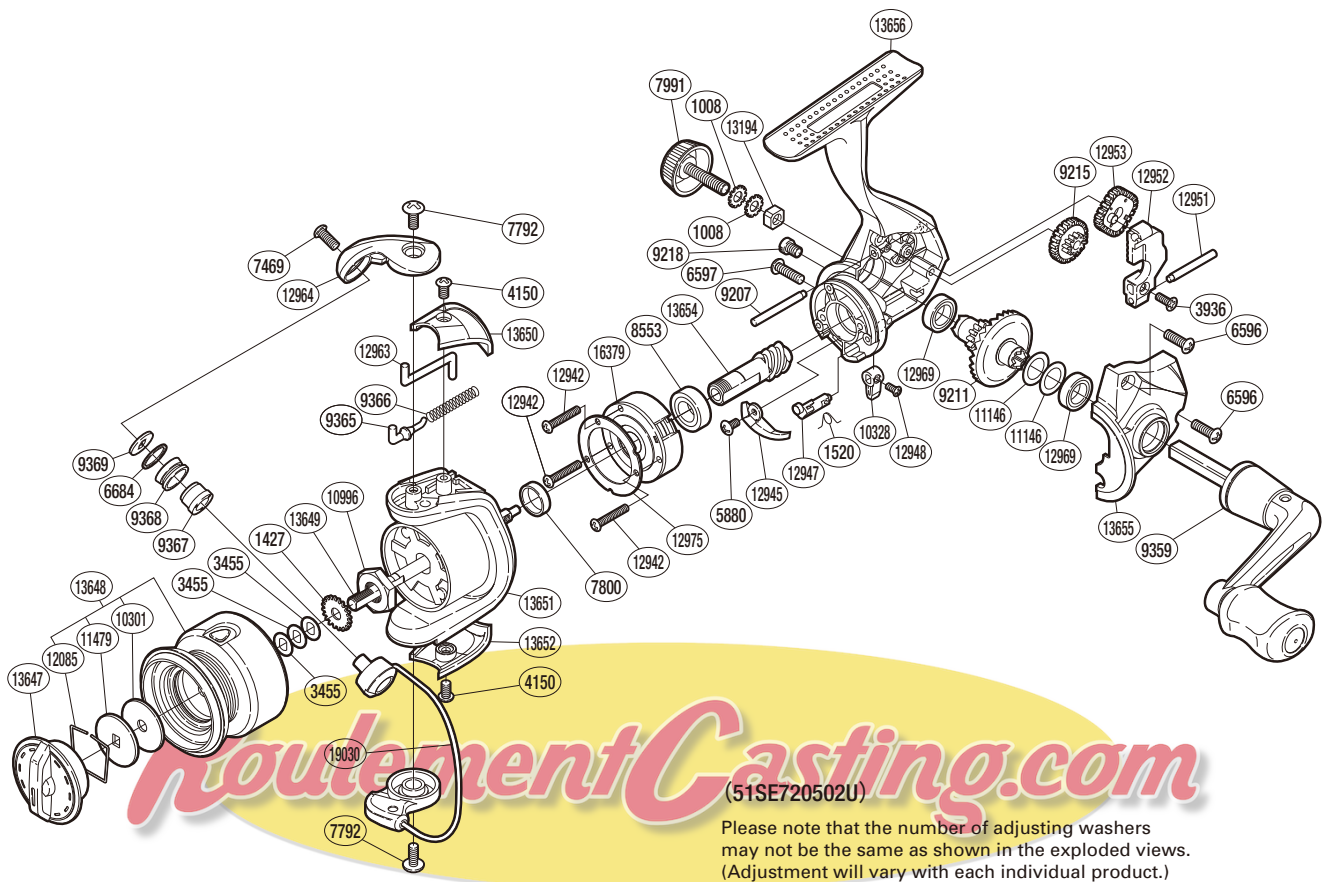

SHIMANO

SIENNA

SN-500FD

Part No.	Description	Part No.	Description	Part No.	Description
RD 1008	Handle Lock Washer	RD 9218	Oil Cap	RD12952	Oscillating Slider
RD 1427	Spool Support	RD 9359	Handle Assembly	RD12953	Oscillating Gear
RD 1520	Anti-Reverse Cam Spring	RD 9365	Bail Spring Guide	RD12963	Bail Trip Lever
RD 3455	Spool Washer	RD 9366	Bail Spring	RD12964	Bail Arm
RD 3936	Screw	RD 9367	Line Roller Bushing	RD12969	Ball Bearing
RD 4150	Screw	RD 9368	Line Roller	RD12975	Roller Clutch Reinforce
RD 5880	Screw	RD 9369	Line Roller Washer	RD13194	Handle Screw Lock
RD 6596	Screw	RD10301	Drag Washer	RD13647	Drag Knob
RD 6597	Screw	RD10328	Anti-Reverse Lever	RD13648	Spool Assembly
RD 6684	Line Roller Spacer	RD10996	Rotor Nut	RD13649	Main Shaft
RD 7469	Screw	RD11146	Washer	RD13650	Bail Spring Cover
RD 7792	Screw	RD11479	Key Washer	RD13651	Rotor
RD 7800	Rotor Ring	RD12085	Drag Washers Retainer	RD13652	Bail Hold Support Guard
RD 7991	Handle Screw Cap	RD12942	Screw	RD13654	Pinion Gear
RD 8553	Ball Bearing	RD12945	Bail Trip Strike	RD13655	Side Cover
RD 9207	Oscillating Guide A	RD12947	Anti-Reverse Cam	RD13656	Body
RD 9211	Drive Gear	RD12948	Screw	RD16379	Roller Clutch Assembly
RD 9215	Idle Gear	RD12951	Oscillating Guide B	RD19030	Bail Assembly