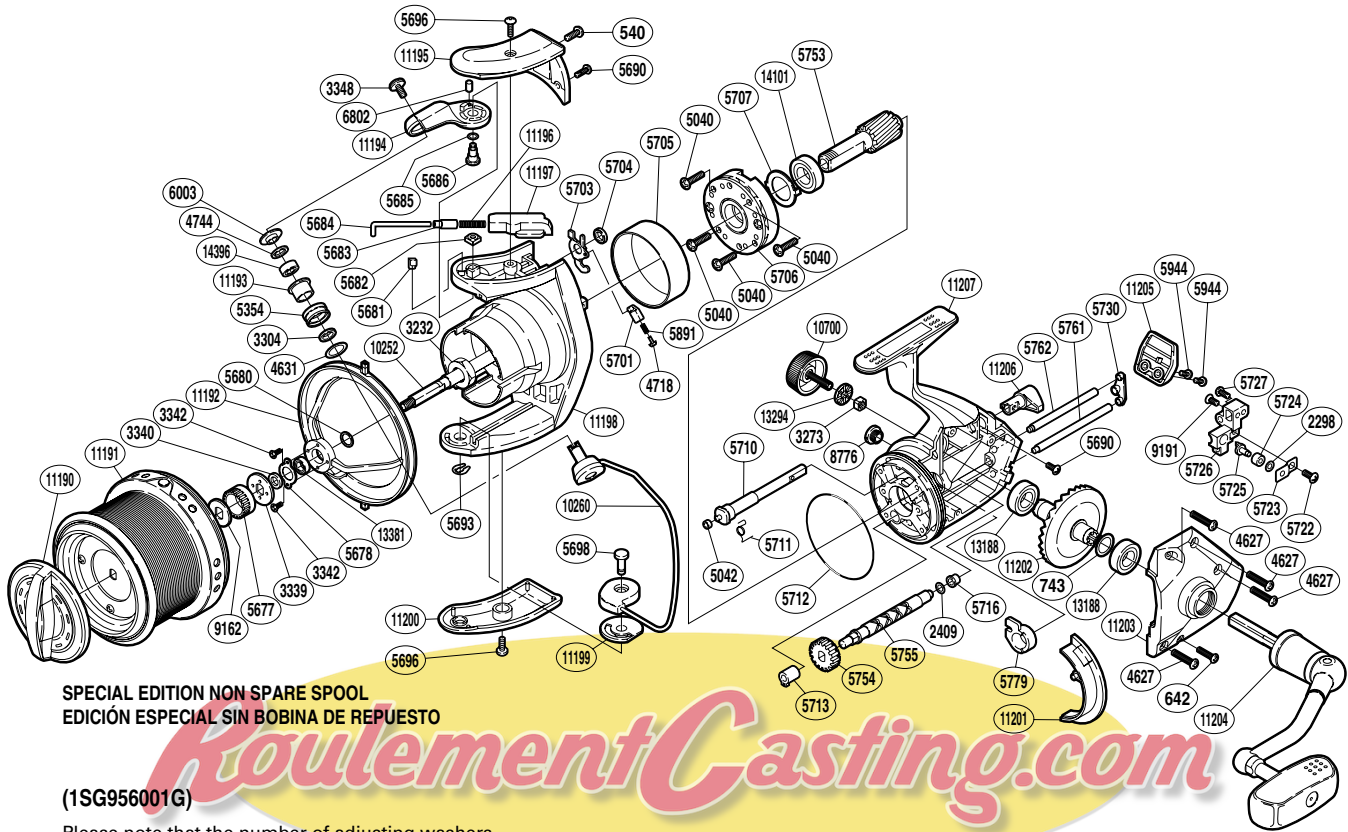

# SHIMANO

SUPER  
ULTEGRA

S A-RB

SULT-6000XSA-SE

SPECIAL EDITION NON SPARE SPOOL  
EDICIÓN ESPECIAL SIN BOBINA DE REPUESTO

(1SG956001G)

Please note that the number of adjusting washers may not be the same as shown in the exploded views. (Adjustment will vary with each individual product.)