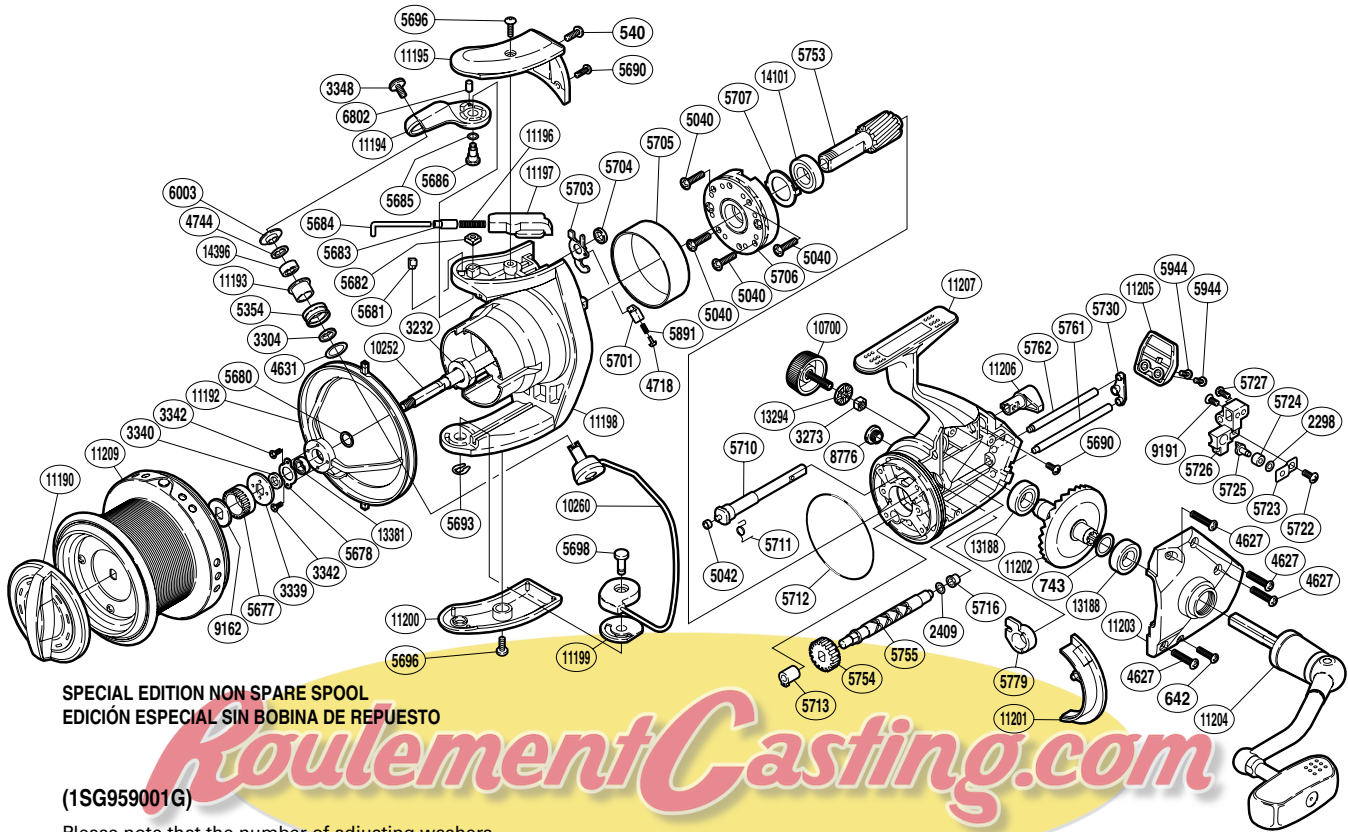

SHIMANO

SUPER ULTEGRA S A-RB

SULT-10000XSA-SE

SPECIAL EDITION NON SPARE SPOOL
EDICIÓN ESPECIAL SIN BOBINA DE REPUESTO

(1SG959001G)

Please note that the number of adjusting washers may not be the same as shown in the exploded views. (Adjustment will vary with each individual product.)