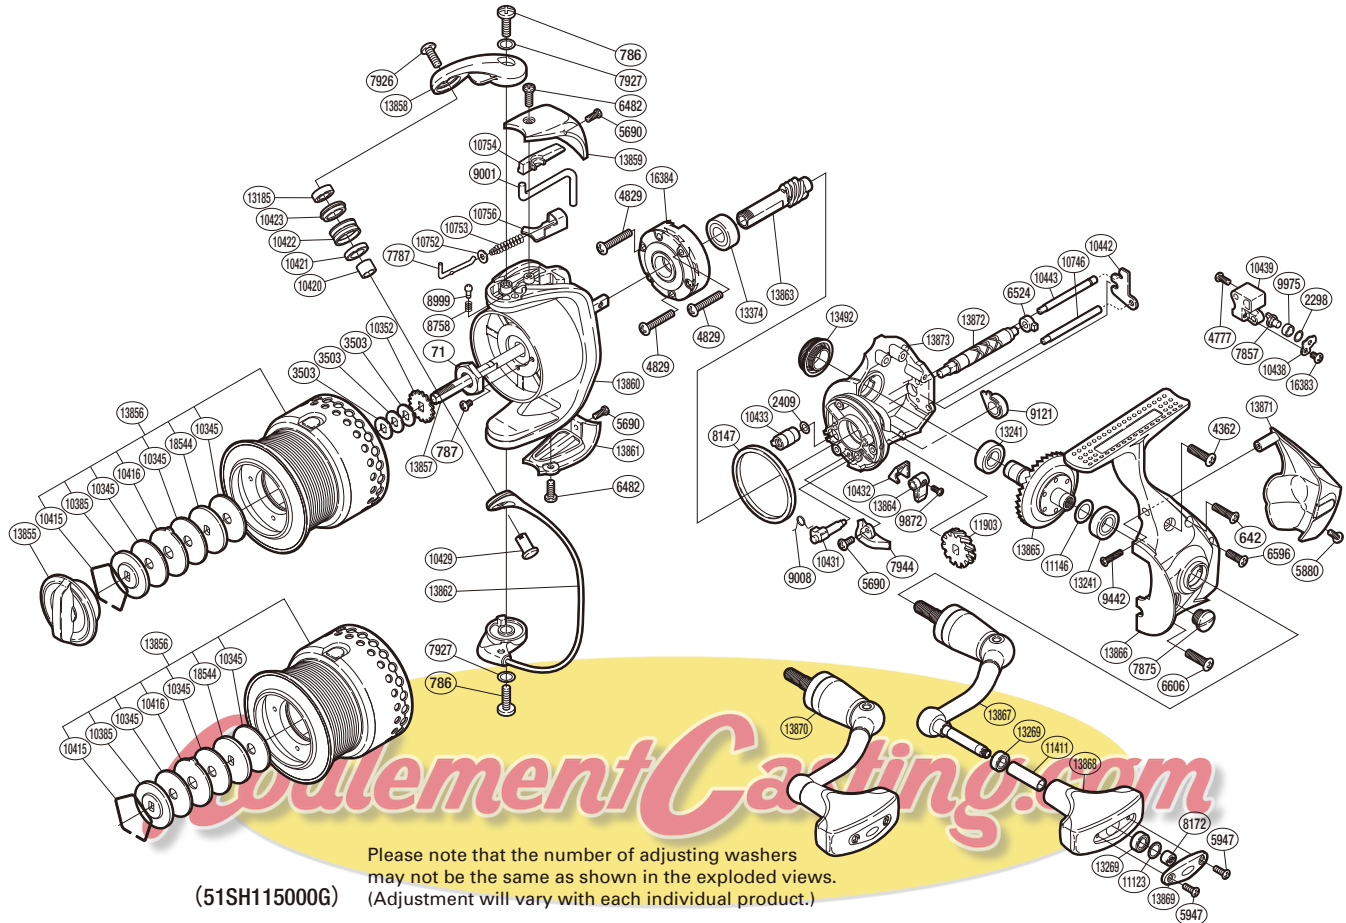

SHIMANO

RARENIIUM C14 SA-RB

RARC14-5000FA

(51SH115000G) Please note that the number of adjusting washers may not be the same as shown in the exploded views. (Adjustment will vary with each individual product.)