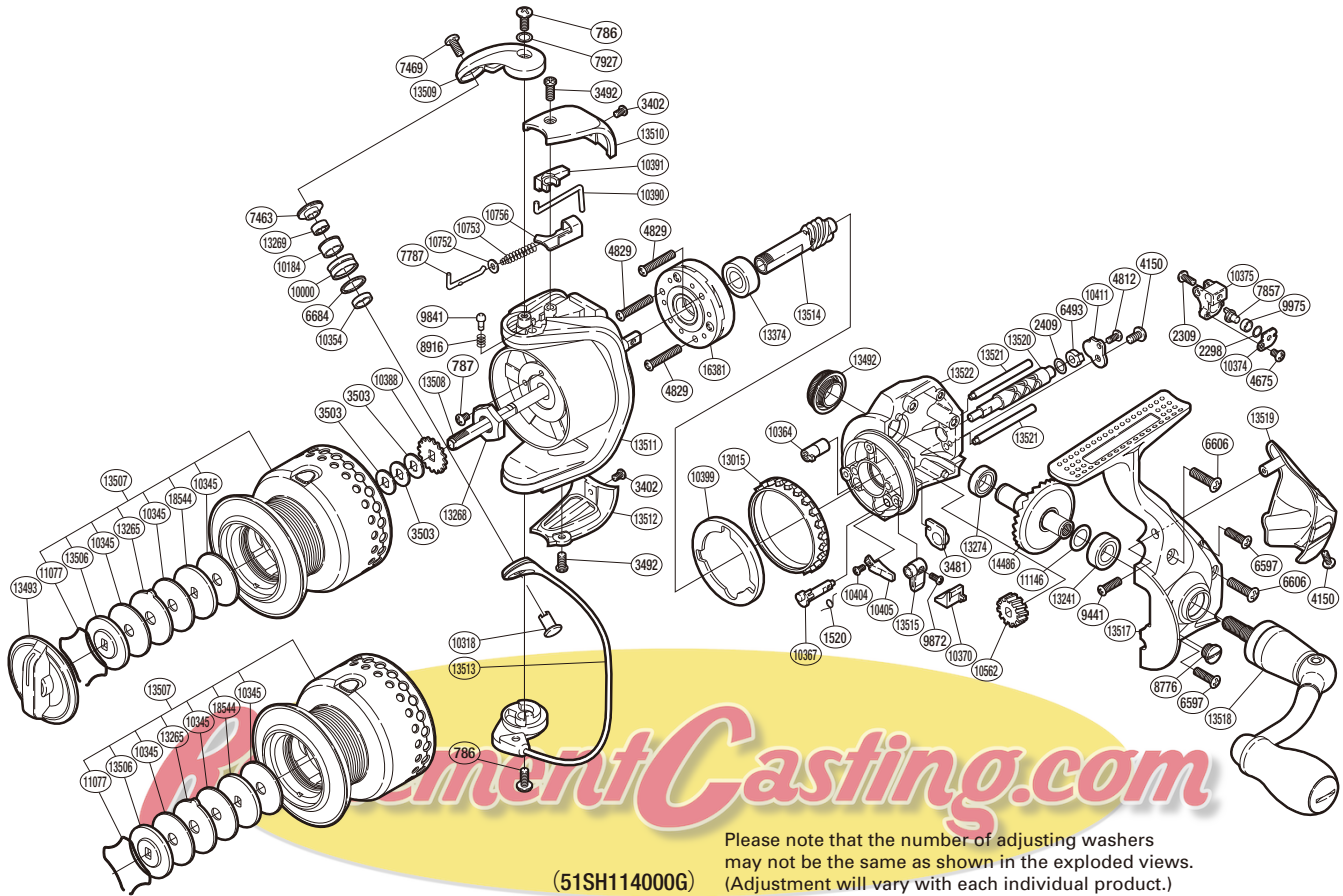

SHIMANO

RARENIIUM C14 S A-RB

RARC14-4000FA

Please note that the number of adjusting washers may not be the same as shown in the exploded views. (Adjustment will vary with each individual product.)

Part No.	Description	Part No.	Description	Part No.	Description
RD 0786	Screw	RD 9872	Screw	RD13265	Eared Washer
RD 0787	Screw	RD 9975	Oscillating Slider Bushing	RD13268	Rotor Nut
RD 1520	Anti-Reverse Cam Spring	RD10000	Line Roller	RD13269	Ball Bearing
RD 2298	Spacer	RD10184	Line Roller Bushing	RD13274	Ball Bearing
RD 2309	Screw	RD10318	Line Roller Support	RD13374	Ball Bearing
RD 2409	Spacer	RD10345	Drag Washer	RD13492	Handle Screw Cap
RD 3402	Screw	RD10354	Bearing Spacer	RD13493	Drag Knob
RD 3481	Bushing	RD10364	Worm Bushing (front)	RD13506	Key Washer
RD 3492	Screw	RD10367	Anti-Reverse Cam	RD13507	Spool Assembly
RD 3503	Spool Washer	RD10370	Anti-Reverse Lever Cover	RD13508	Main Shaft
RD 4150	Screw	RD10374	Oscillating Pawl Cover	RD13509	Bail Arm
RD 4675	Screw	RD10375	Oscillating Slider	RD13510	Bail Spring Cover
RD 4812	Screw	RD10388	Spool Support	RD13511	Rotor
RD 4829	Screw	RD10390	Bail Trip Lever	RD13512	Bail Hold Support Guard
RD 6493	Worm Bushing (rear)	RD10391	Bail Trip Cover	RD13513	Bail Assembly
RD 6597	Screw	RD10399	Friction Ring Collar	RD13514	Pinion Gear
RD 6606	Screw	RD10404	Screw	RD13515	Anti-Reverse Lever
RD 6684	Line Roller Spacer	RD10405	Bail Trip Strike	RD13517	Side Cover
RD 7463	Line Roller Washer	RD10411	Worm Shaft Retainer	RD13518	Handle Assembly
RD 7469	Screw	RD10562	Idle Gear	RD13519	Rear Protector
RD 7787	Bail Spring Guide A	RD10752	Spring Guide A Support	RD13520	Worm Shaft
RD 7857	Oscillating Pawl	RD10753	Bail Spring	RD13521	Oscillating Guide
RD 7927	Washer	RD10756	Bail Spring Seat	RD13522	Body
RD 8776	Oil Cap	RD11077	Drag Washers Retainer	RD14486	Drive Gear
RD 8916	Click Spring	RD11146	Washer	RD16381	Roller Clutch Assembly
RD 9442	Screw	RD13015	Friction Ring	RD18544	Key Washer
RD 9841	Click Pin	RD13241	Ball Bearing		