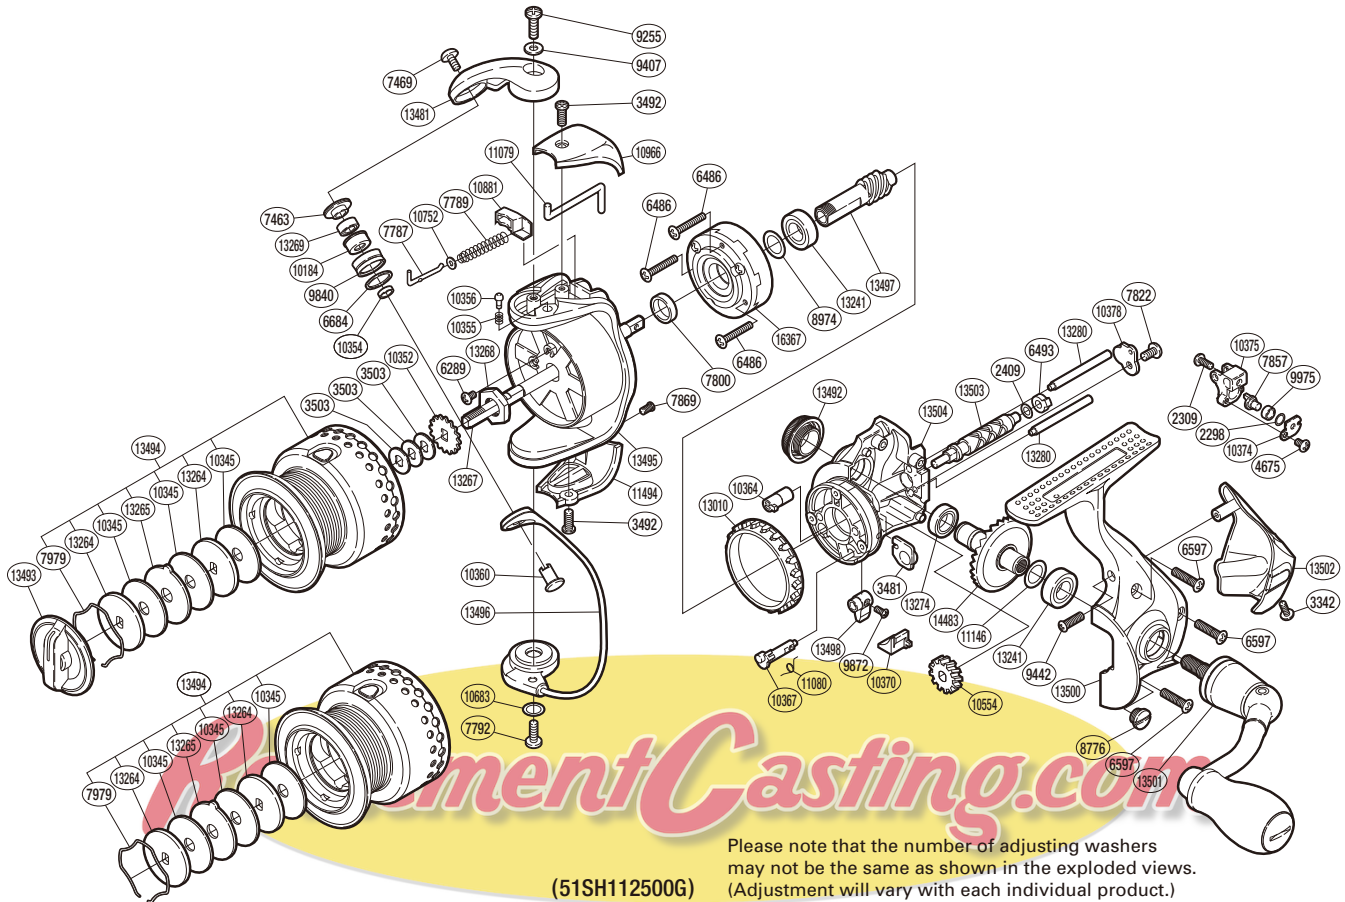

# SHIMANO

RARENIIUM C14 SA-RB

RARC14-2500FA

(51SH112500G)

Please note that the number of adjusting washers may not be the same as shown in the exploded views. (Adjustment will vary with each individual product.)

Part No.	Description	Part No.	Description	Part No.	Description
RD 2298	Spacer	RD 9407	Washer	RD11494	Bail Hold Support Guard
RD 2309	Screw	RD 9442	Screw	RD13010	Friction Ring
RD 2409	Spacer	RD 9840	Line Roller	RD13241	Ball Bearing
RD 3342	Screw	RD 9872	Screw	RD13264	Key Washer
RD 3481	Bushing	RD 9975	Oscillating Slider Bushing	RD13265	Eared Washer
RD 3492	Screw	RD10184	Line Roller Bushing	RD13267	Main Shaft
RD 3503	Spool Washer	RD10345	Drag Washer	RD13268	Rotor Nut
RD 4675	Screw	RD10352	Spool Support	RD13269	Ball Bearing
RD 6289	Screw	RD10354	Bearing Spacer	RD13274	Ball Bearing
RD 6486	Screw	RD10355	Click Spring	RD13280	Oscillating Guide
RD 6493	Worm Bushing (rear)	RD10356	Click Pin	RD13481	Bail Arm
RD 6597	Screw	RD10360	Line Roller Support	RD13492	Handle Screw Cap
RD 6684	Line Roller Spacer	RD10364	Worm Bushing (front)	RD13493	Drag Knob
RD 7463	Line Roller Washer	RD10367	Anti-Reverse Cam	RD13494	Spool Assembly
RD 7469	Screw	RD10370	Anti-Reverse Lever Cover	RD13495	Rotor
RD 7787	Bail Spring Guide A	RD10374	Oscillating Pawl Cover	RD13496	Bail Assembly
RD 7789	Bail Spring	RD10375	Oscillating Slider	RD13497	Pinion Gear
RD 7792	Screw	RD10378	Worm Shaft Retainer	RD13498	Anti-Reverse Lever
RD 7800	Rotor Ring	RD10554	Idle Gear	RD13500	Side Cover
RD 7822	Screw	RD10683	Washer	RD13501	Handle Assembly
RD 7857	Oscillating Pawl	RD10752	Spring Guide A Support	RD13502	Rear Protector
RD 7869	Screw	RD10881	Bail Spring Seat	RD13503	Worm Shaft
RD 7979	Drag Washers Retainer	RD10966	Bail Spring Cover	RD13504	Body
RD 8776	Oil Cap	RD11079	Bail Trip Lever	RD14483	Drive Gear
RD 8974	Washer	RD11080	Anti-Reverse Cam Spring	RD16367	Roller Clutch Assembly
RD 9255	Screw	RD11146	Washer		