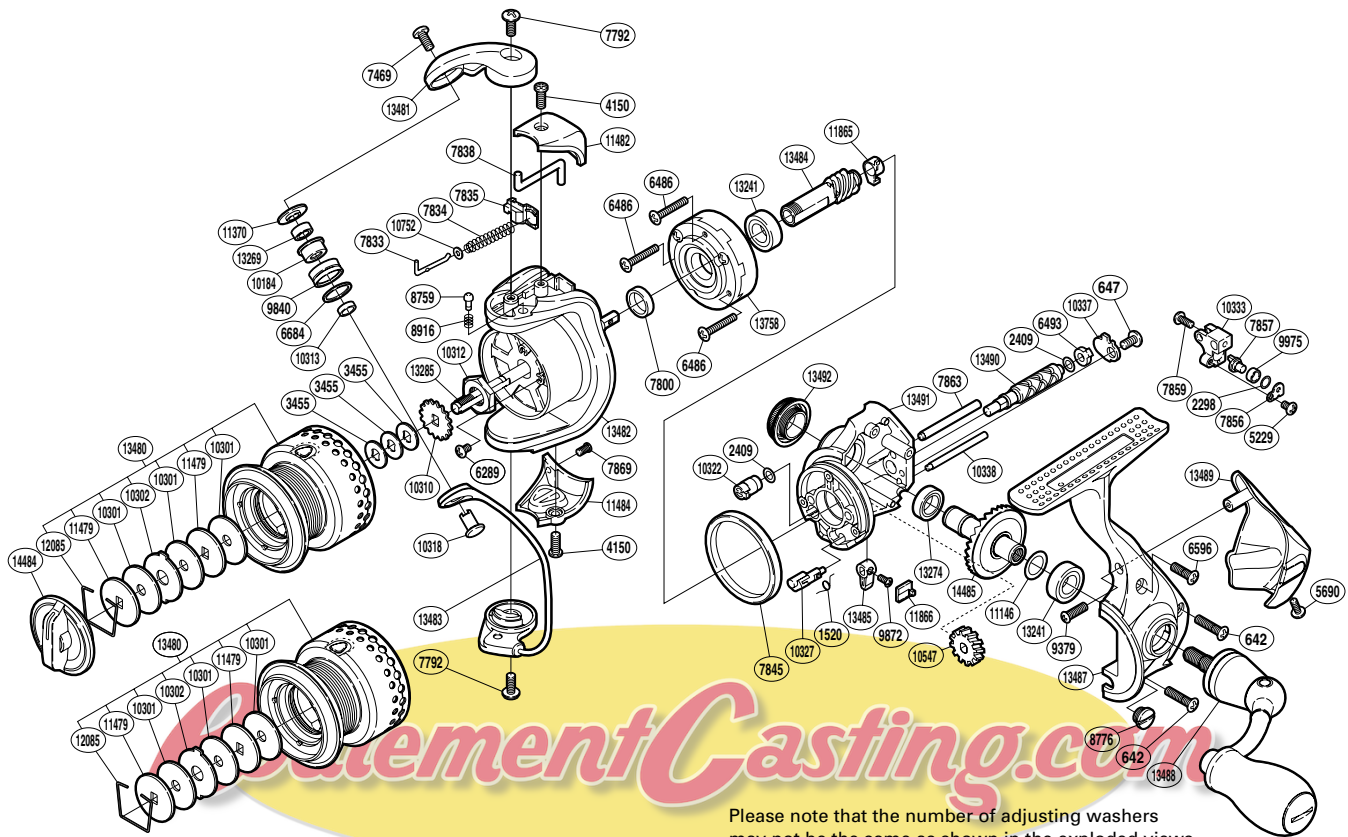

# SHIMANO

RARENILUM C14 SA-RB

RARC14-1000FA

(51SH11000G)

Please note that the number of adjusting washers may not be the same as shown in the exploded views. (Adjustment will vary with each individual product.)

Part No.	Description	Part No.	Description	Part No.	Description
RD 0642	Screw	RD 7863	Oscillating Guide A	RD11479	Key Washer
RD 0647	Screw	RD 7869	Screw	RD11482	Bail Spring Cover
RD 1520	Anti-Reverse Cam Spring	RD 8759	Click Pin	RD11484	Bail Hold Support Guard
RD 2298	Spacer	RD 8776	Oil Cap	RD11865	Pinion Gear Bushing
RD 2409	Spacer	RD 8916	Click Spring	RD11866	Anti-Reverse Lever Cover
RD 3455	Spool Washer	RD 9379	Screw	RD12085	Drag Washers Retainer
RD 4150	Screw	RD 9840	Line Roller	RD13241	Ball Bearing
RD 5229	Screw	RD 9872	Screw	RD13269	Ball Bearing
RD 5690	Screw	RD 9975	Oscillating Slider Bushing	RD13274	Ball Bearing
RD 6289	Screw	RD10184	Line Roller Bushing	RD13285	Main Shaft
RD 6486	Screw	RD10301	Drag Washer	RD13480	Spool Assembly
RD 6493	Worm Bushing (rear)	RD10302	Eared Washer	RD13481	Bail Arm
RD 6596	Screw	RD10310	Spool Support	RD13482	Rotor
RD 6684	Line Roller Spacer	RD10312	Rotor Nut	RD13483	Bail Assembly
RD 7469	Screw	RD10313	Bearing Spacer	RD13484	Pinion Gear
RD 7792	Screw	RD10318	Line Roller Support	RD13485	Anti-Reverse Lever
RD 7800	Rotor Ring	RD10322	Worm Bushing (front)	RD13487	Side Cover
RD 7833	Bail Spring Guide A	RD10327	Anti-Reverse Cam	RD13488	Handle Assembly
RD 7834	Bail Spring	RD10333	Oscillating Slider	RD13489	Rear Protector
RD 7835	Bail Spring Seat	RD10337	Worm Shaft Retainer	RD13490	Worm Shaft
RD 7838	Bail Trip Lever	RD10338	Oscillating Guide B	RD13491	Body
RD 7845	Friction Ring	RD10547	Idle Gear	RD13492	Handle Screw Cap
RD 7856	Oscillating Pawl Cover	RD10752	Spring Guide A Support	RD13758	Roller Clutch Assembly
RD 7857	Oscillating Pawl	RD11146	Washer	RD14484	Drag Knob
RD 7859	Screw	RD11370	Line Roller Washer	RD14485	Drive Gear