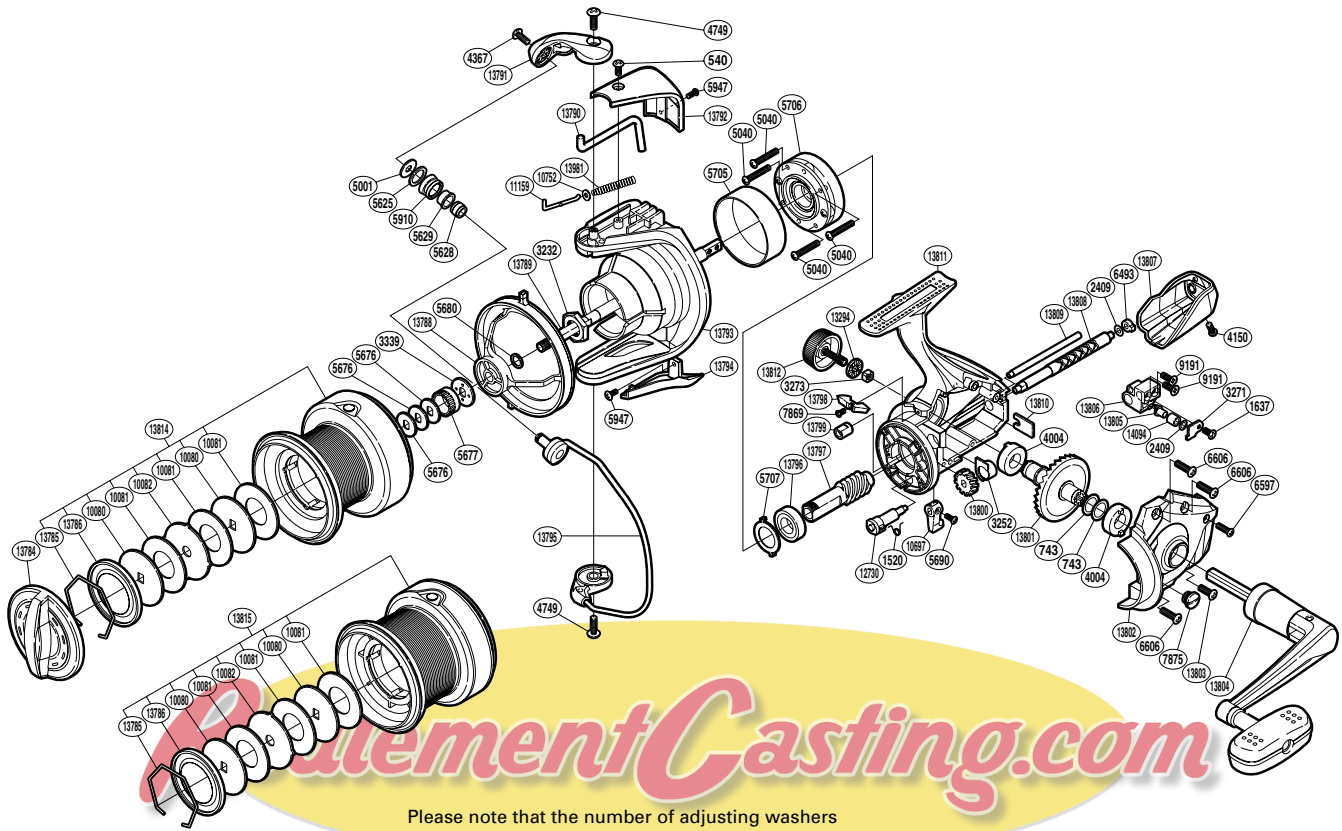

# SHIMANO

## NAVI XSB

## NAVI-7000XSB

Please note that the number of adjusting washers may not be the same as shown in the exploded views. (Adjustment will vary with each individual product.)

(1SG857001G)

Part No.	Description	Part No.	Description	Part No.	Description
RD 0540	Screw	RD 5707	Bearing Washer	RD13793	Rotor
RD 0743	Washer	RD 5910	Line Roller	RD13794	Bail Hold Support Guard
RD 1520	Anti-Reverse Cam Spring	RD 5947	Screw	RD13795	Bail Assembly
RD 1637	Screw	RD 6493	Worm Bushing (rear)	RD13796	Ball Bearing
RD 2409	Spacer	RD 6597	Screw	RD13797	Pinion Gear
RD 3232	Rotor Nut	RD 6606	Screw	RD13798	Bail Trip Strike
RD 3252	Bushing	RD 7869	Screw	RD13799	Worm Bushing (front)
RD 3271	Oscillating Pawl Cover	RD 7875	Oil Cap	RD13800	Idle Gear
RD 3273	Handle Screw Lock	RD 9191	Screw	RD13801	Drive Gear
RD 3339	Spool Support B	RD10080	Key Washer	RD13802	Side Cover
RD 4004	Drive Gear Bushing	RD10081	Drag Washer	RD13803	Screw
RD 4150	Screw	RD10082	Eared Washer	RD13804	Handle Assembly
RD 4367	Screw	RD10697	Anti-Reverse Lever	RD13805	Oscillating Pawl
RD 4749	Screw	RD10752	Bail Spring Guide A Support	RD13806	Oscillating Slider
RD 5001	Line Roller Washer	RD11159	Bail Spring Guide A	RD13807	Rear Protector
RD 5040	Screw	RD12730	Anti-Reverse Cam	RD13808	Worm Shaft
RD 5625	Line Roller Spacer	RD13294	Handle Screw Lock Washer	RD13809	Oscillating Guide
RD 5628	Line Roller Collar	RD13784	Drag Knob	RD13810	Worm Shaft Retainer
RD 5629	Line Roller Bushing	RD13785	Drag Washers Retainer	RD13811	Body
RD 5676	Spool Washer	RD13786	Seal Plate	RD13812	Handle Screw Cap
RD 5677	Spool Support A	RD13788	Line Safety Guard	RD13814	Spool Assembly
RD 5680	Spacer	RD13789	Main Shaft	RD13981	Bail Spring
RD 5690	Screw	RD13790	Bail Trip Lever	RD14094	Oscillating Slider Bushing
RD 5705	Roller Clutch Ring	RD13791	Bail Arm		
RD 5706	Roller Clutch Assembly	RD13792	Bail Spring Cover	RD13815	Spare Spool Assembly (7000)