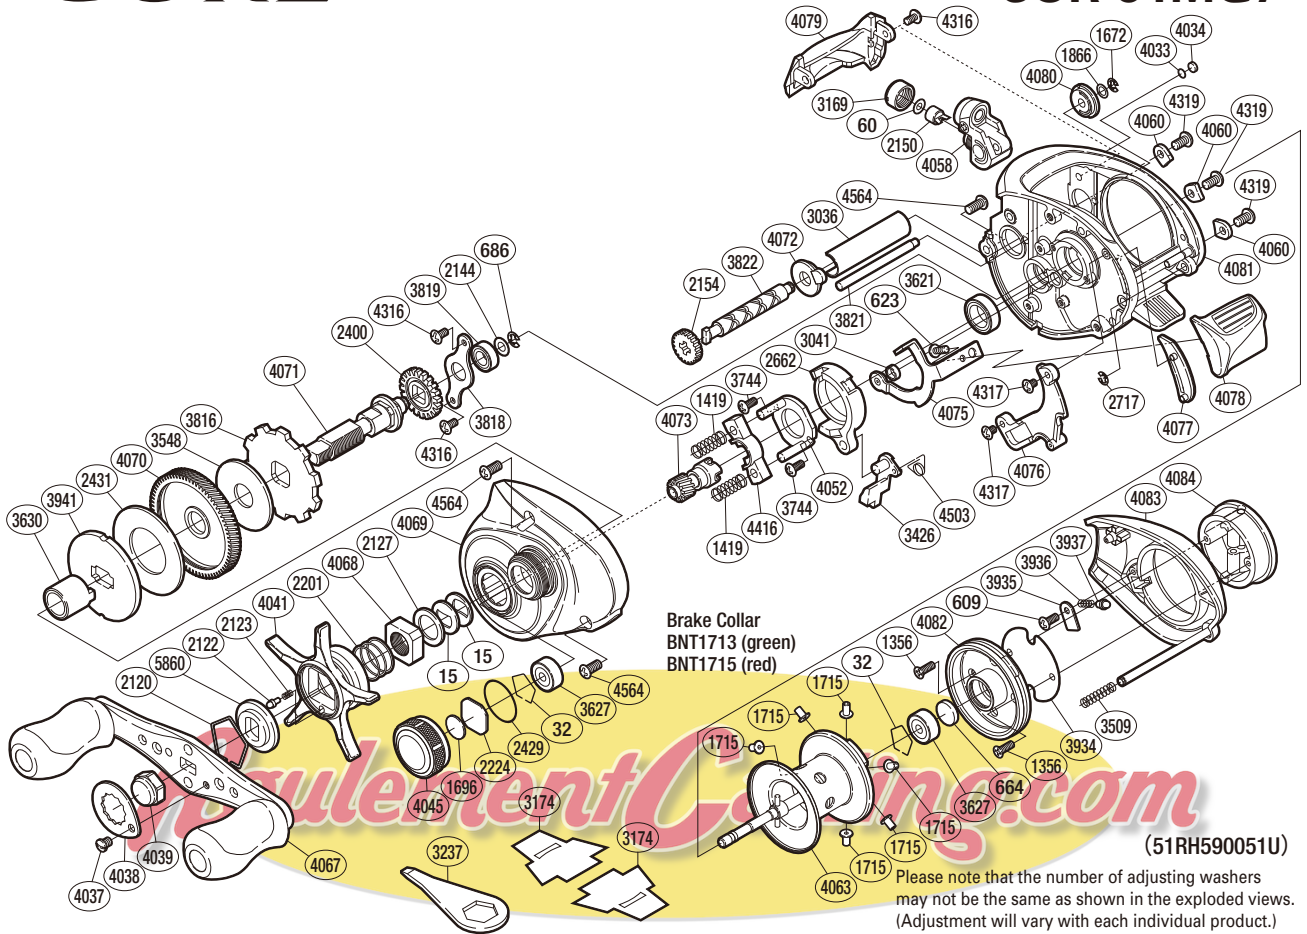

SHIMANO

CORE S A-RB

COR-51MG7

(51RH590051U)

Please note that the number of adjusting washers may not be the same as shown in the exploded views. (Adjustment will vary with each individual product.)

Part No.	Description	Part No.	Description	Part No.	Description
BNT0015	Drag Spring Washer	BNT3169	Pawl Cap	BNT4067	Handle Assembly
BNT0032	Bearing Retainer	BNT3426	Clutch Pawl	BNT4068	Star Drag Nut
BNT0060	Spacer	BNT3509	Side Plate Spring	BNT4069	Left Side Plate
BNT0609	Screw	BNT3548	Drag Washer	BNT4070	Drive Gear
BNT0623	Screw	BNT3621	Ball Bearing	BNT4071	Drive Shaft
BNT0664	Spacer B	BNT3627	Ball Bearing	BNT4072	Worm Bushing A
BNT0686	E Lock	BNT3630	Roller Clutch Inner Tube	BNT4073	Pinion Gear
BNT1356	Screw	BNT3744	Screw	BNT4075	Clutch Plate
BNT1419	Yoke Spring	BNT3816	Anti-Reverse Ratchet	BNT4076	Clutch Guard
BNT1672	E Lock	BNT3818	Drive Shaft Retainer	BNT4077	Clutch Bar Guide B
BNT1696	Cast Control Spacer	BNT3819	Ball Bearing	BNT4078	Quick-Fire II Clutch Bar
BNT1715	Brake Collar (Red)	BNT3821	Level Wind Guide	BNT4079	Level Wind Protector
BNT1866	Spacer	BNT3822	Worm Shaft	BNT4080	Worm Bushing B
BNT2120	Click Plate Retainer	BNT3934	Brake Case Spacer	BNT4081	One-Piece Frame
BNT2122	Click Pin	BNT3935	Brake Spring Retainer	BNT4082	Brake Case
BNT2123	Click Spring	BNT3936	Click Spring	BNT4083	Right Side Plate
BNT2127	Star Drag Spacer	BNT3937	Click Pin	BNT4084	Turnkey Dial
BNT2144	Washer	BNT3941	Key Washer	BNT4316	Screw
BNT2150	Line Guide Pawl	BNT4033	Washer	BNT4317	Screw
BNT2154	Idle Gear	BNT4034	Anti-Thrust Washer	BNT4319	Screw
BNT2201	Star Drag Spring	BNT4037	Screw	BNT4416	Yoke
BNT2224	Spool Tension Spacer	BNT4038	Handle Retainer	BNT4503	Clutch Pawl Spring
BNT2400	Idle Gear	BNT4039	Handle Nut	BNT4564	Screw
BNT2429	O Ring	BNT4041	Star Drag	BNT5860	Star Drag Click Plate
BNT2431	Drag Washer	BNT4045	Cast Control Cap		
BNT2622	Clutch Cam	BNT4052	Clutch Cam Retainer		
BNT2717	E Lock	BNT4058	Line Guide	BNT1713	Brake Collar (green) (accessory)
BNT3036	Level Wind Guard	BNT4060	Side Frame Plate	BNT3174	Reel Seat Spacer (accessory)
BNT3041	Clutch Plate Shaft Support	BNT4063	Spool Assembly	BNT3237	Wrench (accessory)