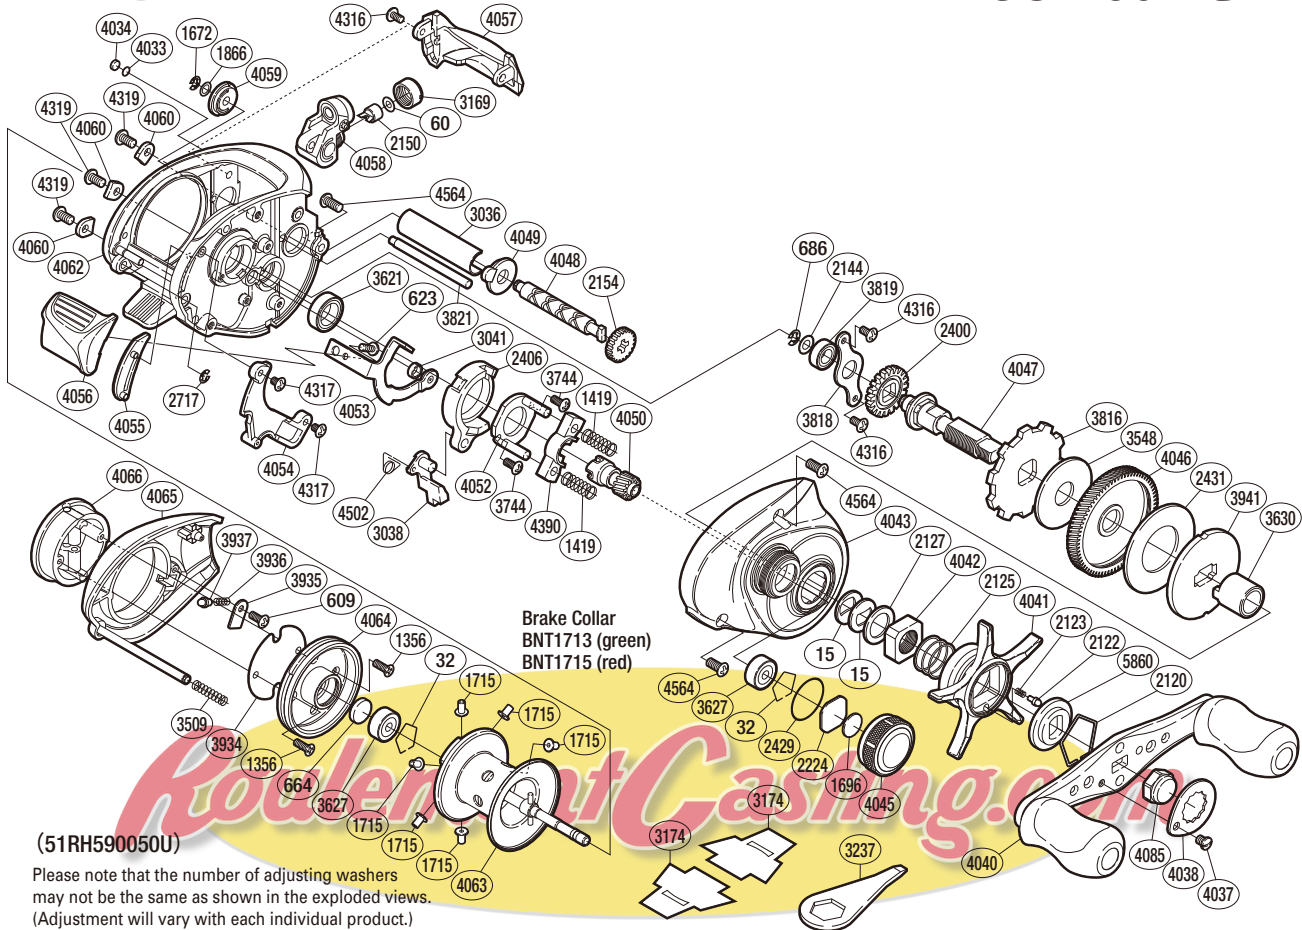

## COR-50MG7

(51RH590050U)

Please note that the number of adjusting washers may not be the same as shown in the exploded views. (Adjustment will vary with each individual product.)

Part No.	Description	Part No.	Description	Part No.	Description
BNT0015	Drag Spring Washer	BNT3041	Clutch Plate Shaft Support	BNT4049	Worm Bushing A
BNT0032	Bearing Retainer	BNT3169	Pawl Cap	BNT4050	Pinion Gear
BNT0060	Spacer	BNT3509	Side Plate Spring	BNT4052	Clutch Cam Retainer
BNT0609	Screw	BNT3548	Drag Washer	BNT4053	Clutch Plate
BNT0623	Screw	BNT3621	Ball Bearing	BNT4054	Clutch Guard
BNT0664	Spacer B	BNT3627	Ball Bearing	BNT4055	Clutch Bar Guide B
BNT0686	E Lock	BNT3630	Roller Clutch Inner Tube	BNT4056	Quick-Fire II Clutch Bar
BNT1356	Screw	BNT3744	Screw	BNT4057	Level Wind Protector
BNT1419	Yoke Spring	BNT3816	Anti-Reverse Ratchet	BNT4058	Line Guide
BNT1672	E Lock	BNT3818	Drive Shaft Retainer	BNT4059	Worm Bushing B
BNT1696	Cast Control Spacer	BNT3819	Ball Bearing	BNT4060	Side Frame Plate
BNT1715	Brake Collar (red)	BNT3821	Level Wind Guide	BNT4062	One-Piece Frame
BNT1866	Spacer	BNT3934	Brake Case Spacer	BNT4063	Spool Assembly
BNT2120	Click Plate Retainer	BNT3935	Brake Spring Retainer	BNT4064	Brake Case
BNT2122	Click Pin	BNT3936	Click Spring	BNT4065	Left Side Plate
BNT2123	Click Spring	BNT3937	Click Pin	BNT4066	Turnkey Dial
BNT2125	Star Drag Spring	BNT3941	Key Washer	BNT4085	Handle Nut
BNT2127	Star Drag Spacer	BNT4033	Washer	BNT4316	Screw
BNT2144	Washer	BNT4034	Anti-Thrust Washer	BNT4317	Screw
BNT2150	Line Guide Pawl	BNT4037	Screw	BNT4319	Screw
BNT2154	Idle Gear	BNT4038	Handle Retainer	BNT4390	Yoke
BNT2224	Spool Tension Spacer	BNT4040	Handle Assembly	BNT4502	Clutch Pawl Spring
BNT2400	Idle Gear	BNT4041	Star Drag	BNT4564	Screw
BNT2406	Clutch Cam	BNT4042	Star Drag Nut	BNT5860	Star Drag Click Plate
BNT2429	O Ring	BNT4043	Right Side Plate		
BNT2431	Drag Washer	BNT4045	Cast Control Cap		
BNT2717	E Lock	BNT4046	Drive Gear	BNT1713	Brake Collar (green) (accessory)
BNT3036	Level Wind Guard	BNT4047	Drive Shaft	BNT3174	Reel Seat Spacer (accessory)
BNT3038	Clutch Pawl	BNT4048	Worm Shaft	BNT3237	Wrench (accessory)