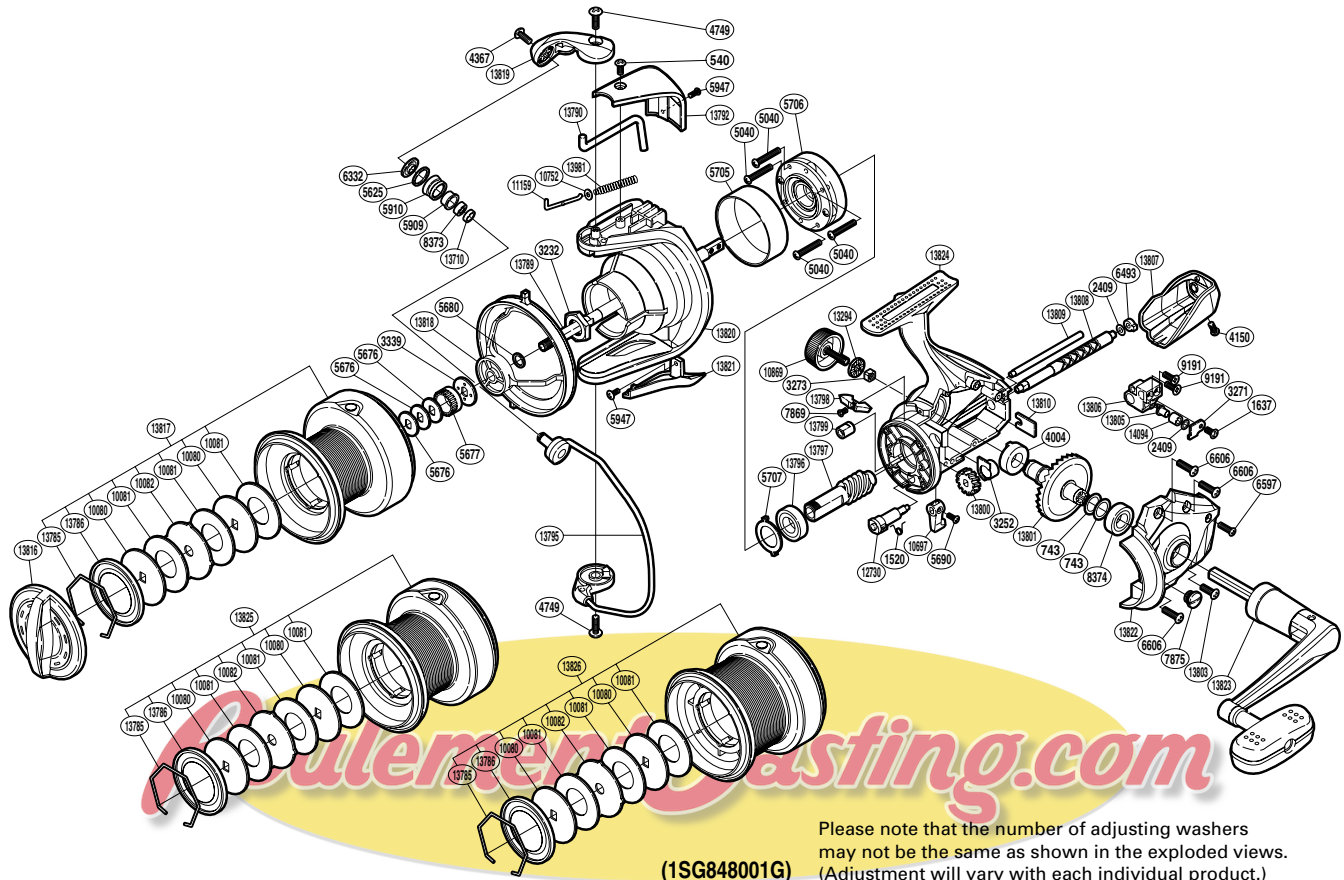

SHIMANO

BIOMASTER XSB

BIO-8000XSB

Please note that the number of adjusting washers may not be the same as shown in the exploded views. (Adjustment will vary with each individual product.)

Part No.	Description	Part No.	Description	Part No.	Description
RD 0540	Screw	RD 6332	Line Roller Washer	RD13797	Pinion Gear
RD 0743	Washer	RD 6493	Worm Bushing (rear)	RD13798	Bail Trip Strike
RD 1520	Anti-Reverse Cam Spring	RD 6597	Screw	RD13799	Worm Bushing (front)
RD 1637	Screw	RD 6606	Screw	RD13800	Idle Gear
RD 2409	Spacer	RD 7869	Screw	RD13801	Drive Gear
RD 3232	Rotor Nut	RD 7875	Oil Cap	RD13803	Screw
RD 3252	Bushing	RD 8373	Ball Bearing	RD13805	Oscillating Pawl
RD 3271	Oscillating Pawl Cover	RD 8374	Ball Bearing	RD13806	Oscillating Slider
RD 3273	Handle Screw Lock	RD 9191	Screw	RD13807	Rear Protector
RD 3339	Spool Support B	RD10080	Key Washer	RD13808	Worm Shaft
RD 4004	Drive Gear Bushing	RD10081	Drag Washer	RD13809	Oscillating Guide
RD 4150	Screw	RD10082	Eared Washer	RD13810	Worm Shaft Retainer
RD 4367	Screw	RD10697	Anti-Reverse Lever	RD13816	Drag Knob
RD 4749	Screw	RD10752	Bail Spring Guide A Support	RD13817	Spool Assembly
RD 5040	Screw	RD10869	Handle Screw Cap	RD13818	Line Safety Guard
RD 5625	Line Roller Spacer	RD11159	Bail Spring Guide A	RD13819	Bail Arm
RD 5676	Spool Washer	RD12730	Anti-Reverse Cam	RD13820	Rotor
RD 5677	Spool Support A	RD13294	Handle Screw Lock Washer	RD13821	Bail Hold Support Guard
RD 5680	Spacer	RD13710	Bearing Spacer	RD13822	Side Cover
RD 5690	Screw	RD13785	Drag Washers Retainer	RD13823	Handle Assembly
RD 5705	Roller Clutch Ring	RD13786	Seal Plate	RD13824	Body
RD 5706	Roller Clutch Assembly	RD13789	Main Shaft	RD13981	Bail Spring
RD 5707	Bearing Washer	RD13790	Bail Trip Lever	RD14094	Oscillating Slider Bushing
RD 5909	Line Roller Bushing	RD13792	Bail Spring Cover		
RD 5910	Line Roller	RD13795	Bail Assembly	RD13825	Spare Spool Assembly (7000)
RD 5947	Screw	RD13796	Ball Bearing	RD13826	Spare Spool Assembly (6000)