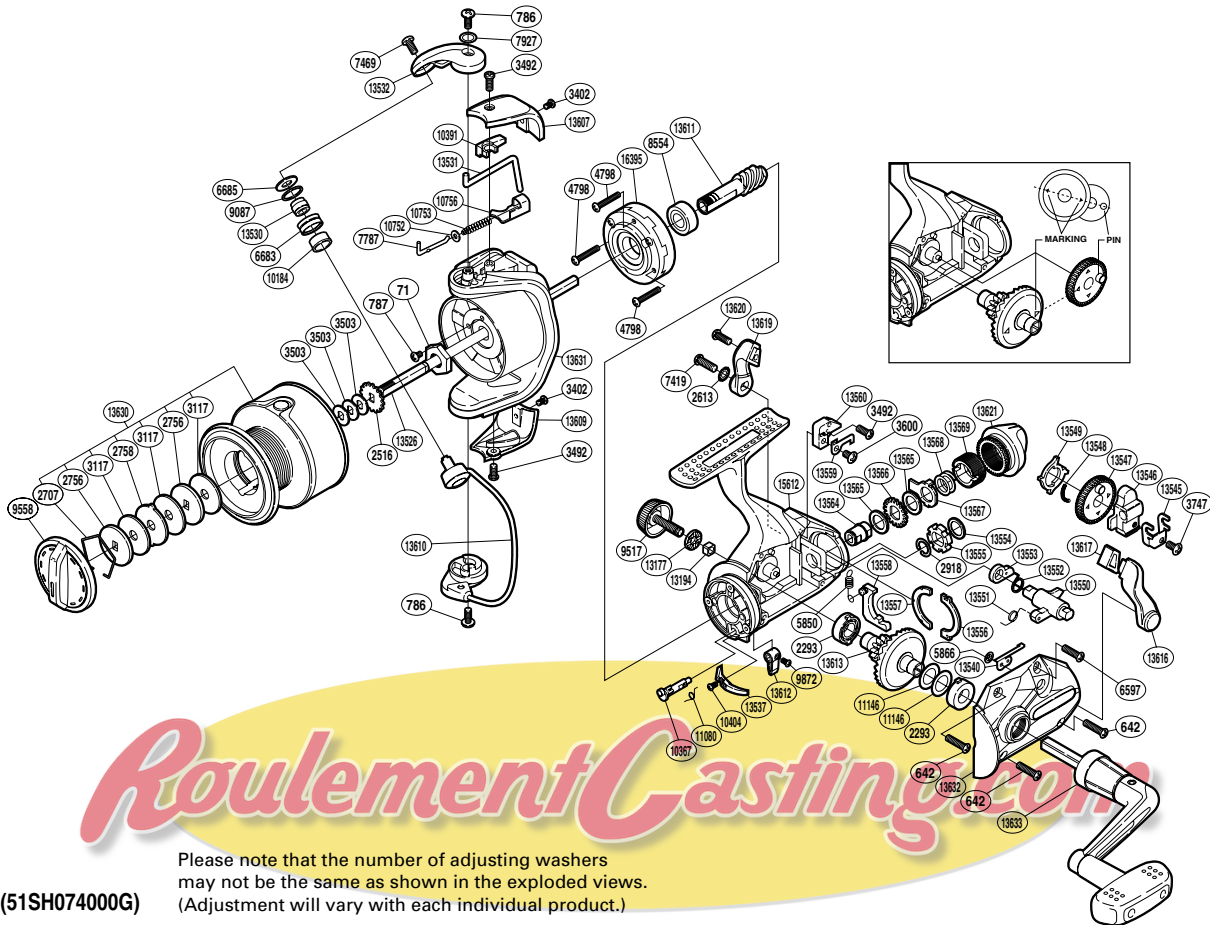

SHIMANO

BAITRUNNER ST

BTRST-4000FA

(51SH074000G)

Please note that the number of adjusting washers may not be the same as shown in the exploded views. (Adjustment will vary with each individual product.)

Part No.	Description	Part No.	Description	Part No.	Description
RD 0071	Rotor Nut	RD 9558	Drag Knob	RD13556	Dial Retainer
RD 0642	Screw	RD 9872	Screw	RD13557	Dial Retainer B
RD 0786	Screw	RD10184	Line Roller Bushing	RD13558	BaitRunner Pawl
RD 0787	Screw	RD10367	Anti-Reverse Cam	RD13559	Dial Click
RD 2293	Drive Gear Bushing	RD10391	Bail Trip Cover	RD13560	Dial Click Holder
RD 2516	Spool Support	RD10404	Screw	RD13564	Free Spool Tension Shaft
RD 2613	Lock Washer	RD10752	Spring Guide A Support	RD13565	Free Spool Tension Washer
RD 2707	Drag Washers Retainer	RD10753	Bail Spring	RD13566	Click Gear
RD 2756	Key Washer	RD10756	Bail Spring Seat	RD13567	Eared Washer
RD 2758	Eared Washer	RD11080	Anti-Reverse Cam Spring	RD13568	Free Spool Tension Spring
RD 2918	C Lock	RD11146	Washer	RD13569	Free Spool Tension Screw
RD 3117	Drag Washer	RD13177	Handle Screw Cap Spacer	RD13607	Bail Spring Cover
RD 3402	Screw	RD13194	Handle Screw Lock	RD13609	Bail Hold Support Guard
RD 3492	Screw	RD13526	Main Shaft	RD13610	Bail Assembly
RD 3503	Spool Washer	RD13530	Line Roller Collar	RD13611	Pinion Gear
RD 3600	Screw	RD13531	Bail Trip Lever	RD13612	Anti-Reverse Lever
RD 3747	Screw	RD13532	Bail Arm	RD13613	Drive Gear
RD 4798	Screw	RD13537	Bail Trip Strike	RD13616	BaitRunner Lever Arm L
RD 5850	BaitRunner Pawl Spring	RD13540	BaitRunner Click	RD13617	BaitRunner Lever Bridge
RD 5866	Push Nut	RD13545	Oscillating Slider Retainer	RD13619	BaitRunner Lever Arm R
RD 6597	Screw	RD13546	Oscillating Slider	RD13620	Screw
RD 6683	Line Roller	RD13547	Oscillating Gear	RD13621	BaitRunner Tension Dial
RD 6685	Line Roller Washer	RD13548	Oscillating Gear Ratchet Spring	RD13630	Spool Assembly
RD 7419	Screw	RD13549	Oscillating Gear Ratchet	RD13631	Rotor
RD 7469	Screw	RD13550	Clutch Arm	RD13632	Side Cover
RD 7787	Bail Spring Guide A	RD13551	Clutch Cam Spring	RD13633	Handle Assembly
RD 7927	Washer	RD13552	Clutch Spring	RD15612	Body
RD 8554	Ball Bearing	RD13553	Clutch Cam	RD16395	Roller Clutch Assembly
RD 9087	Line Roller Spacer	RD13554	Spacer		
RD 9517	Handle Screw Cap	RD13555	BaitRunner Ratchet		