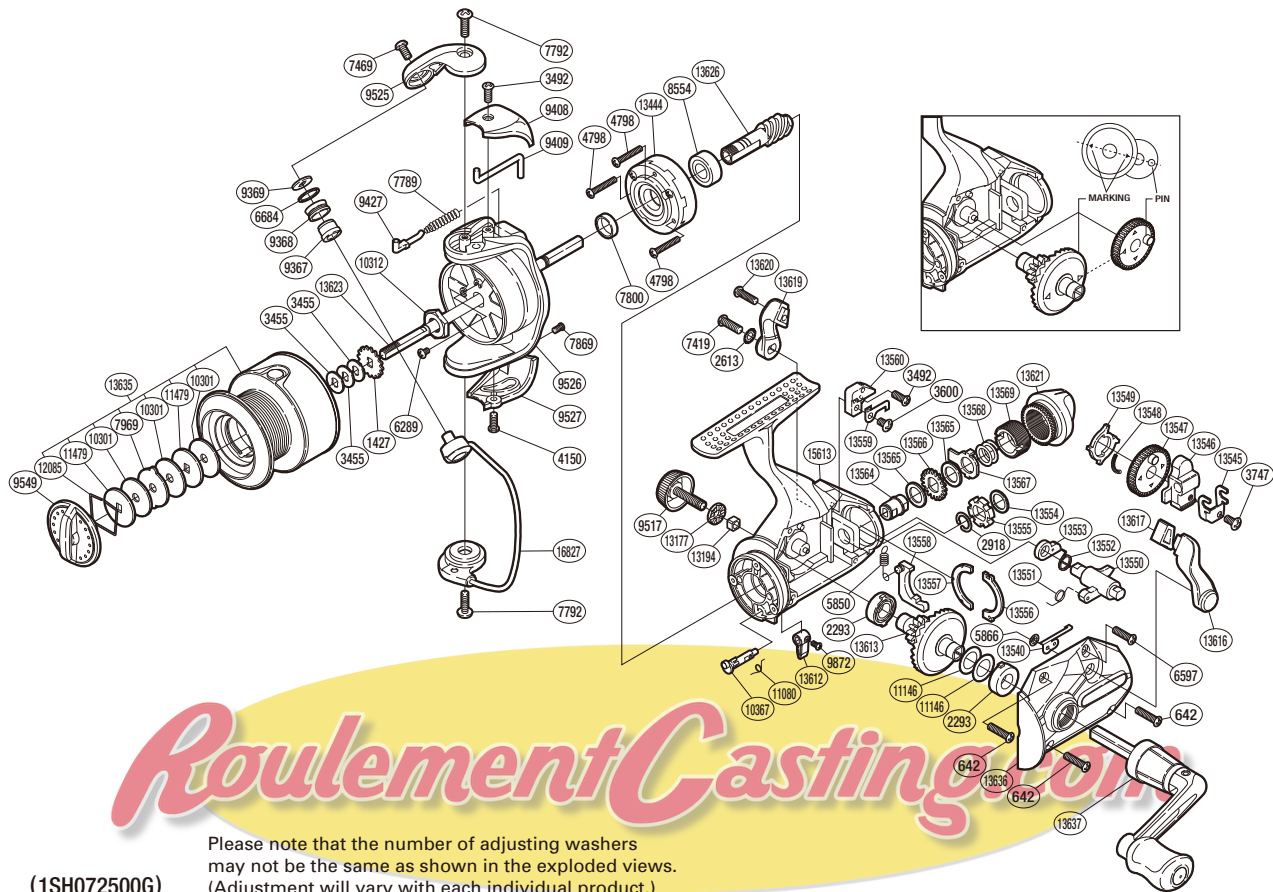

SHIMANO

BAITRUNNER ST

BTRST-2500FA

Please note that the number of adjusting washers may not be the same as shown in the exploded views. (Adjustment will vary with each individual product.)

(1SH072500G)

Part No.	Description	Part No.	Description	Part No.	Description
RD 0642	Screw	RD 9409	Bail Trip Lever	RD13554	Spacer
RD 1427	Spool Support	RD 9427	Bail Spring Guide	RD13555	BaitRunner Ratchet
RD 2293	Drive Gear Bushing	RD 9517	Handle Screw Cap	RD13556	Dial Retainer
RD 2613	Lock Washer	RD 9525	Bail Arm	RD13557	Dial Retainer B
RD 2918	C Lock	RD 9526	Rotor	RD13558	BaitRunner Pawl
RD 3455	Spool Washer	RD 9527	Bail Hold Support Guard	RD13559	Dial Click
RD 3492	Screw	RD 9549	Drag Knob	RD13560	Dial Click Holder
RD 3600	Screw	RD 9872	Screw	RD13564	Free Spool Tension Shaft
RD 3747	Screw	RD10301	Drag Washer	RD13565	Free Spool Tension Washer
RD 4150	Screw	RD10312	Rotor Nut	RD13566	Click Gear
RD 4798	Screw	RD10367	Anti-Reverse Cam	RD13567	Eared Washer
RD 5850	BaitRunner Pawl Spring	RD11080	Anti-Reverse Cam Spring	RD13568	Free Spool Tension Spring
RD 5866	Push Nut	RD11146	Washer	RD13569	Free Spool Tension Screw
RD 6289	Screw	RD11479	Key Washer	RD13612	Anti-Reverse Lever
RD 6597	Screw	RD12085	Drag Washers Retainer	RD13613	Drive Gear
RD 6684	Line Roller Spacer	RD13177	Handle Screw Cap Spacer	RD13616	BaitRunner Lever Arm L
RD 7419	Screw	RD13194	Handle Screw Lock	RD13617	BaitRunner Lever Bridge
RD 7469	Screw	RD13444	Roller Clutch Assembly	RD13619	BaitRunner Lever Arm R
RD 7789	Bail Spring	RD13540	BaitRunner Click	RD13620	Screw
RD 7792	Screw	RD13545	Oscillating Slider Retainer	RD13621	BaitRunner Tension Dial
RD 7800	Rotor Ring	RD13546	Oscillating Slider	RD13623	Main Shaft
RD 7869	Screw	RD13547	Oscillating Gear	RD13626	Pinion Gear
RD 7969	Eared Washer	RD13548	Oscillating Gear Ratchet Spring	RD13635	Spool Assembly
RD 8554	Ball Bearing	RD13549	Oscillating Gear Ratchet	RD13636	Side Cover
RD 9367	Line Roller Bushing	RD13550	Clutch Arm	RD13637	Handle Assembly
RD 9368	Line Roller	RD13551	Clutch Cam Spring	RD15613	Body
RD 9369	Line Roller Washer	RD13552	Clutch Spring	RD16827	Bail Assembly
RD 9408	Bail Spring Cover	RD13553	Clutch Cam		