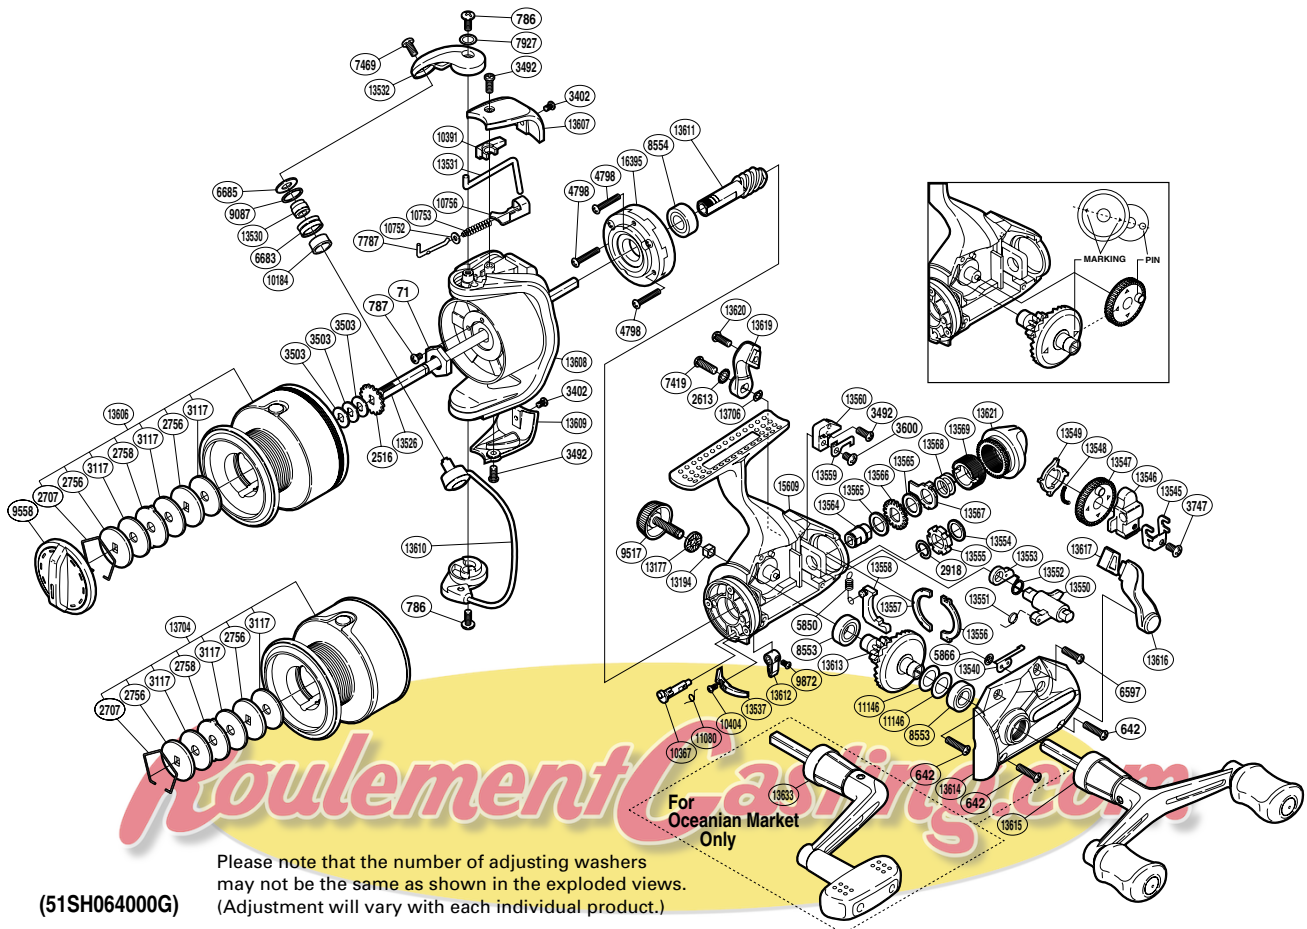

SHIMANO

BAITRUNNER DL

BTRDL-4000FA

Please note that the number of adjusting washers may not be the same as shown in the exploded views. (Adjustment will vary with each individual product.)

(51SH064000G)

Part No.	Description	Part No.	Description	Part No.	Description
RD 0071	Rotor Nut	RD 9872	Screw	RD13558	BaitRunner Pawl
RD 0642	Screw	RD10184	Line Roller Bushing	RD13559	Dial Click
RD 0786	Screw	RD10367	Anti-Reverse Cam	RD13560	Dial Click Holder
RD 0787	Screw	RD10391	Bail Trip Cover	RD13564	Free Spool Tension Shaft
RD 2516	Spool Support	RD10404	Screw	RD13565	Free Spool Tension Washer
RD 2613	Lock Washer	RD10752	Spring Guide A Support	RD13566	Click Gear
RD 2707	Drag Washers Retainer	RD10753	Bail Spring	RD13567	Eared Washer
RD 2756	Key Washer	RD10756	Bail Spring Seat	RD13568	Free Spool Tension Spring
RD 2758	Eared Washer	RD11080	Anti-Reverse Cam Spring	RD13569	Free Spool Tension Screw
RD 2918	C Lock	RD11146	Washer	RD13606	Spool Assembly
RD 3117	Drag Washer	RD13177	Handle Screw Cap Spacer	RD13607	Bail Spring Cover
RD 3402	Screw	RD13194	Handle Screw Lock	RD13608	Rotor
RD 3492	Screw	RD13526	Main Shaft	RD13609	Bail Hold Support Guard
RD 3503	Spool Washer	RD13530	Line Roller Collar	RD13610	Bail Assembly
RD 3600	Screw	RD13531	Bail Trip Lever	RD13611	Pinion Gear
RD 3747	Screw	RD13532	Bail Arm	RD13612	Anti-Reverse Lever
RD 4798	Screw	RD13537	Bail Trip Strike	RD13613	Drive Gear
RD 5850	BaitRunner Pawl Spring	RD13540	BaitRunner Click	RD13614	Side Cover
RD 5866	Push Nut	RD13545	Oscillating Slider Retainer	RD13615	Double Paddle Handle Assembly
RD 6597	Screw	RD13546	Oscillating Slider	RD13616	BaitRunner Lever Arm L
RD 6683	Line Roller	RD13547	Oscillating Gear	RD13617	BaitRunner Lever Bridge
RD 6685	Line Roller Washer	RD13548	Oscillating Gear Ratchet Spring	RD13619	BaitRunner Lever Arm R
RD 7419	Screw	RD13549	Oscillating Gear Ratchet	RD13620	Screw
RD 7469	Screw	RD13550	Clutch Arm	RD13621	BaitRunner Tension Dial
RD 7787	Bail Spring Guide A	RD13551	Clutch Cam Spring	RD13706	Washer
RD 7927	Washer	RD13552	Clutch Spring	RD15609	Body
RD 8553	Ball Bearing	RD13553	Clutch Cam	RD16395	Roller Clutch Assembly
RD 8554	Ball Bearing	RD13554	Spacer		
RD 9087	Line Roller Spacer	RD13555	BaitRunner Ratchet	RD13704	Spare Spool Assembly
RD 9517	Handle Screw Cap	RD13556	Dial Retainer		
RD 9558	Drag Knob	RD13557	Dial Retainer B	RD13633	Handle Assembly