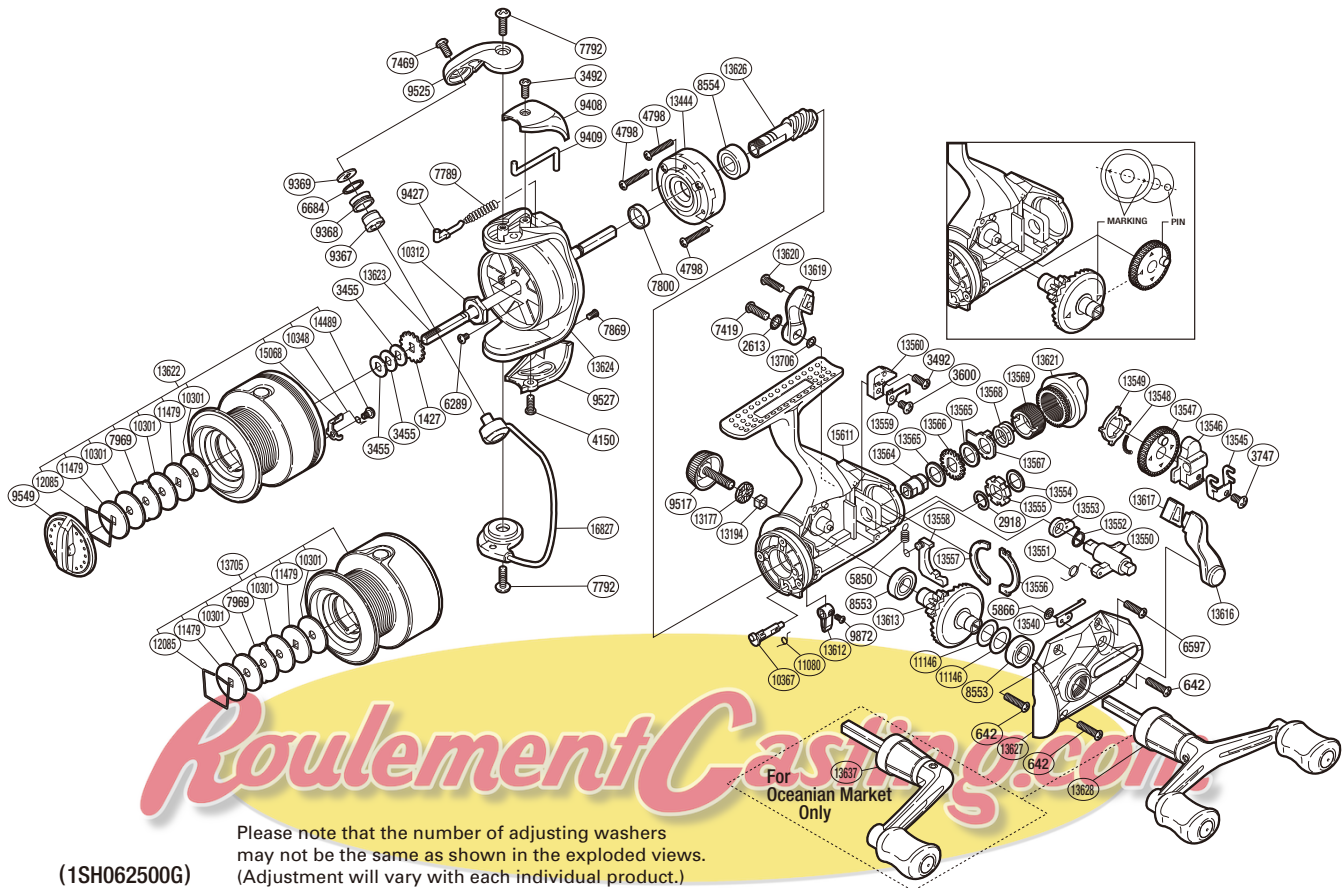

SHIMANO

BAITRUNNER DL

BTRDL-2500FA

(1SH062500G)

Please note that the number of adjusting washers may not be the same as shown in the exploded views. (Adjustment will vary with each individual product.)

Part No.	Description	Part No.	Description	Part No.	Description
RD 0642	Screw	RD 9525	Bail Arm	RD13560	Dial Click Holder
RD 1427	Spool Support	RD 9527	Bail Hold Support Guard	RD13564	Free Spool Tension Shaft
RD 2613	Lock Washer	RD 9549	Drag Knob	RD13565	Free Spool Tension Washer
RD 2918	C Lock	RD 9872	Screw	RD13566	Click Gear
RD 3455	Spool Washer	RD10301	Drag Washer	RD13567	Eared Washer
RD 3492	Screw	RD10312	Rotor Nut	RD13568	Free Spool Tension Spring
RD 3600	Screw	RD10348	Click Spring	RD13569	Free Spool Tension Screw
RD 3747	Screw	RD10367	Anti-Reverse Cam	RD13612	Anti-Reverse Lever
RD 4150	Screw	RD11080	Anti-Reverse Cam Spring	RD13613	Drive Gear
RD 4798	Screw	RD11146	Washer	RD13616	BaitRunner Lever Arm L
RD 5850	BaitRunner Pawl Spring	RD11479	Key Washer	RD13617	BaitRunner Lever Bridge
RD 5866	Push Nut	RD12085	Drag Washers Retainer	RD13619	BaitRunner Lever Arm R
RD 6289	Screw	RD13177	Handle Screw Cap Spacer	RD13620	Screw
RD 6597	Screw	RD13194	Handle Screw Lock	RD13621	BaitRunner Tension Dial
RD 6684	Line Roller Spacer	RD13444	Roller Clutch Assembly	RD13622	Spool Assembly
RD 7419	Screw	RD13540	BaitRunner Click	RD13623	Main Shaft
RD 7469	Screw	RD13545	Oscillating Slider Retainer	RD13624	Rotor
RD 7789	Bail Spring	RD13546	Oscillating Slider	RD13626	Pinion Gear
RD 7792	Screw	RD13547	Oscillating Gear	RD13627	Side Cover
RD 7800	Rotor Ring	RD13548	Oscillating Gear Ratchet Spring	RD13628	Double Paddle Handle Assembly
RD 7869	Screw	RD13549	Oscillating Gear Ratchet	RD13706	Washer
RD 7969	Eared Washer	RD13550	Clutch Arm	RD14489	Screw
RD 8553	Ball Bearing	RD13551	Clutch Cam Spring	RD15068	Drag Click
RD 8554	Ball Bearing	RD13552	Clutch Spring	RD15611	Body
RD 9367	Line Roller Bushing	RD13553	Clutch Cam	RD16827	Bail Assembly
RD 9368	Line Roller	RD13554	Spacer		
RD 9369	Line Roller Washer	RD13555	BaitRunner Ratchet	RD13705	Spare Spool Assembly
RD 9408	Bail Spring Cover	RD13556	Dial Retainer		
RD 9409	Bail Trip Lever	RD13557	Dial Retainer B		
RD 9427	Bail Spring Guide	RD13558	BaitRunner Pawl		
RD 9517	Handle Screw Cap	RD13559	Dial Click	RD13637	Handle Assembly