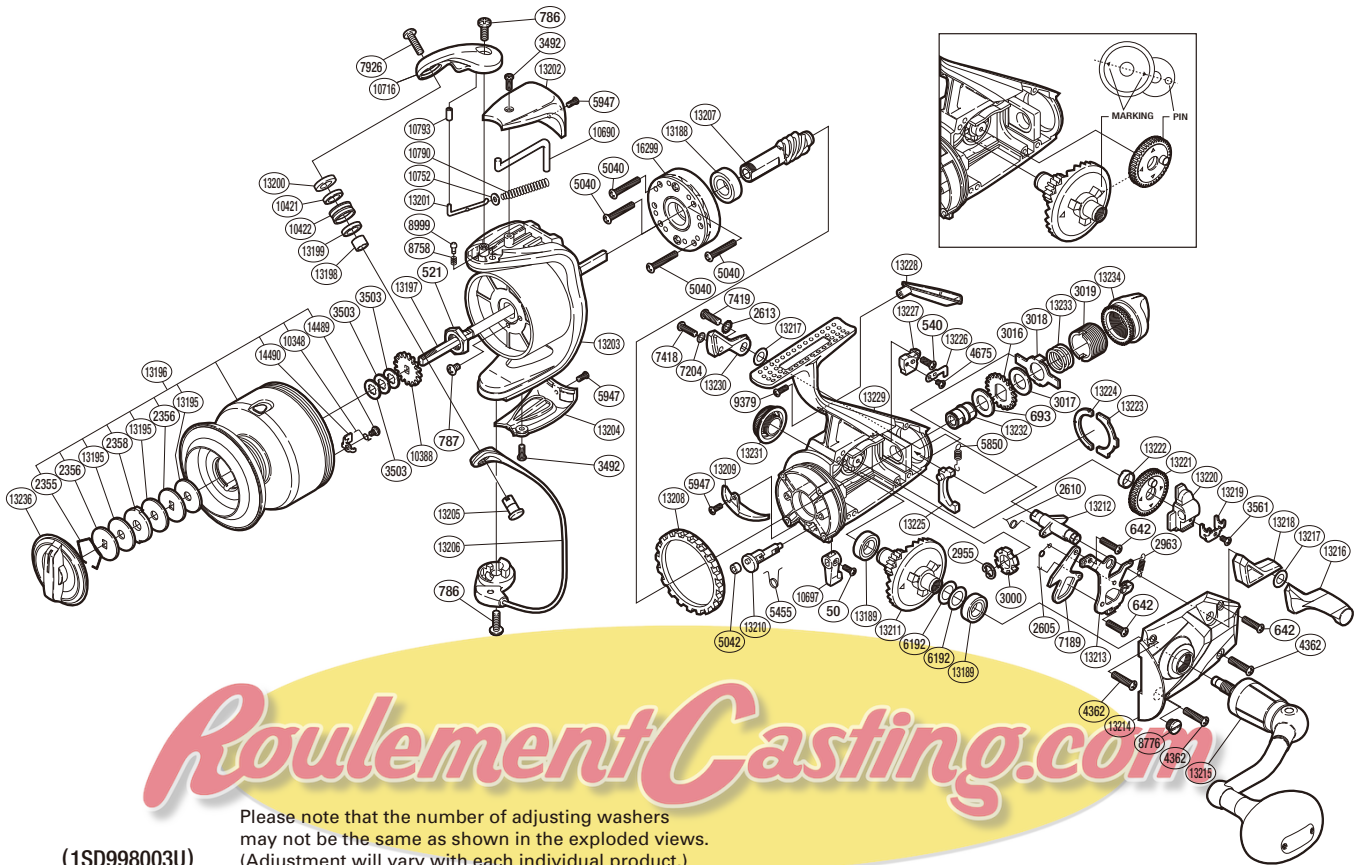

SHIMANO

BAITRUNNER SA-RB

BTR-8000D

(1SD998003U)

Part No.	Description	Part No.	Description	Part No.	Description
RD 0050	Screw	RD 7204	Lock Washer	RD13207	Pinion Gear
RD 0521	Rotor Nut	RD 7418	Screw	RD13208	Friction Ring
RD 0540	Screw	RD 7419	Screw	RD13209	Bail Trip Strike
RD 0642	Screw	RD 7926	Screw	RD13210	Anti-Reverse Cam
RD 0693	Free Spool Tension Washer	RD 8758	Click Spring	RD13211	Drive Gear
RD 0786	Screw	RD 8776	Oil Cap	RD13212	BaitRunner Lever Shaft
RD 0787	Screw	RD 8999	Click Pin	RD13213	Clutch Plate Assembly
RD 2355	Drag Washers Retainer	RD 9379	Screw	RD13214	Side Cover
RD 2356	Key Washer	RD10348	Click Spring	RD13215	Handle Assembly
RD 2358	Eared Washer	RD10388	Spool Support	RD13216	BaitRunner Lever Arm L
RD 2605	Clutch Pawl Spring	RD10421	Line Roller Collar	RD13217	Spacer
RD 2610	Clutch Spring	RD10422	Line Roller	RD13218	BaitRunner Lever Bridge
RD 2613	Lock Washer	RD10690	Bail Trip Lever	RD13219	Oscillating Slider Retainer
RD 2955	C Lock	RD10697	Anti-Reverse Lever	RD13220	Oscillating Slider
RD 2963	BaitRunner Click Spring	RD10716	Bail Arm	RD13221	Oscillating Gear
RD 3000	BaitRunner Ratchet	RD10752	Spring Guide A Support	RD13222	Oscillating Gear Bushing
RD 3016	Click Gear	RD10790	Bail Spring	RD13223	Dial Retainer
RD 3017	Free Spool Tension Washer	RD10793	Bail Arm Collar	RD13224	Dial Retainer B
RD 3018	Eared Washer	RD13188	Ball Bearing	RD13225	BaitRunner Pawl
RD 3019	Free Spool Tension Screw	RD13189	Ball Bearing	RD13226	Dial Click
RD 3492	Screw	RD13195	Drag Washer	RD13227	BaitRunner Pawl Guide
RD 3503	Spool Washer	RD13196	Spool Assembly	RD13228	Body I.D. Plate
RD 3561	Screw	RD13197	Main Shaft	RD13229	Body
RD 4362	Screw	RD13198	Line Roller Spacer	RD13230	BaitRunner Lever Arm R
RD 4675	Screw	RD13199	Line Roller Collar B	RD13231	Handle Screw Cap
RD 5040	Screw	RD13200	Washer	RD13232	Free Spool Tension Shaft
RD 5042	Anti-Reverse Cam Ring	RD13201	Bail Spring Guide A	RD13233	Free Spool Tension Spring
RD 5455	Anti-Reverse Cam Spring	RD13202	Bail Spring Cover	RD13234	BaitRunner Tension Dial
RD 5850	BaitRunner Pawl Spring	RD13203	Rotor	RD13236	Drag Knob
RD 5947	Screw	RD13204	Bail Hold Support Guard	RD14489	Screw
RD 6192	Washer	RD13205	Line Roller Support	RD14490	Drag Click
RD 7189	Clutch Pawl	RD13206	Bail Assembly	RD16299	Roller Clutch Assembly