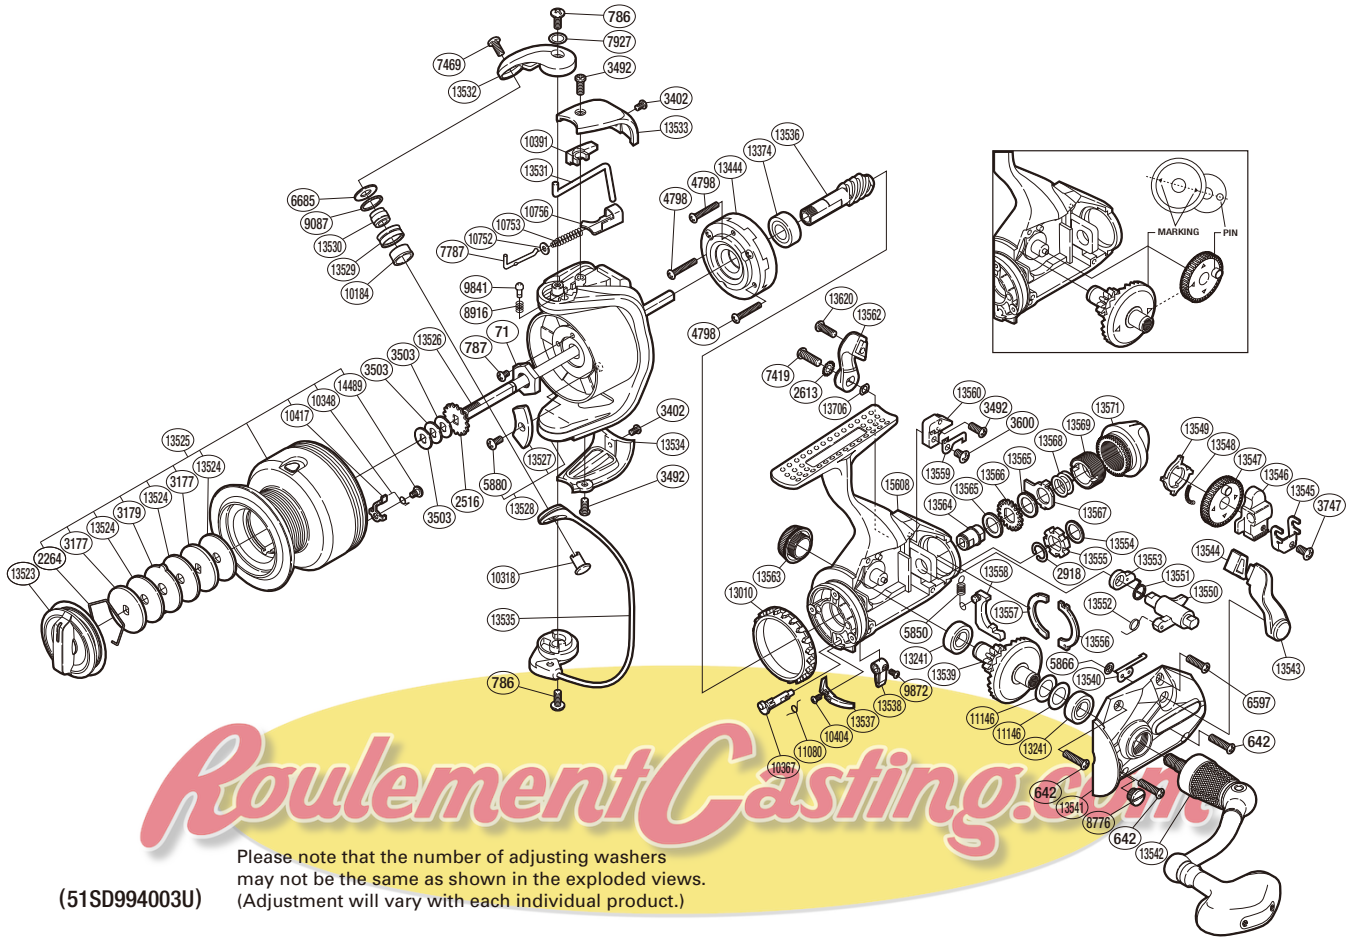

SHIMANO

BAITRUNNER

BTR-4000D

Please note that the number of adjusting washers may not be the same as shown in the exploded views. (Adjustment will vary with each individual product.)

(15SD994003U)

Part No.	Description	Part No.	Description	Part No.	Description
RD 0071	Rotor Nut	RD10391	Bail Trip Cover	RD13545	Oscillating Slider Retainer
RD 0642	Screw	RD10404	Screw	RD13546	Oscillating Slider
RD 0786	Screw ***	RD10417	Drag Click	RD13547	Oscillating Gear **
RD 0787	Screw	RD10752	Spring Guide A Support ***	RD13548	Oscillating Gear Ratchet Spring
RD 2264	Drag Washers Retainer	RD10753	Bail Spring ***	RD13549	Oscillating Gear Ratchet
RD 2516	Spool Support	RD10756	Bail Spring Seat	RD13550	Clutch Arm
RD 2613	Lock Washer	RD11080	Anti-Reverse Cam Spring	RD13551	Clutch Cam Spring
RD 2918	C Lock	RD11146	Washer **/****	RD13552	Clutch Spring
RD 3177	Key Washer	RD13010	Friction Ring	RD13553	Clutch Cam
RD 3179	Eared Washer	RD13241	Ball Bearing ****	RD13554	Spacer
RD 3402	Screw	RD13374	Ball Bearing ****	RD13555	BaitRunner Ratchet
RD 3492	Screw	RD13444	Roller Clutch Assembly	RD13556	Dial Retainer
RD 3503	Spool Washer	RD13523	Drag Knob	RD13557	Dial Retainer B
RD 3600	Screw	RD13524	Drag Washer	RD13558	BaitRunner Pawl
RD 3747	Screw	RD13525	Spool Assembly	RD13559	Dial Click
RD 4798	Screw	RD13526	Main Shaft	RD13560	Dial Click Holder
RD 5850	BaitRunner Pawl Spring	RD13527	Counter Weight	RD13562	BaitRunner Lever Arm R
RD 5866	Push Nut	RD13528	Rotor	RD13563	Handle Screw Cap
RD 5880	Screw	RD13529	Line Roller *	RD13564	Free Spool Tension Shaft
RD 6597	Screw	RD13530	Line Roller Collar *	RD13565	Free Spool Tension Washer
RD 6685	Line Roller Washer *	RD13531	Bail Trip Lever	RD13566	Click Gear
RD 7419	Screw	RD13532	Bail Arm	RD13567	Eared Washer
RD 7469	Screw *	RD13533	Bail Spring Cover	RD13568	Free Spool Tension Spring
RD 7787	Bail Spring Guide A ***	RD13534	Bail Hold Support Guard	RD13569	Free Spool Tension Screw
RD 7927	Washer ***	RD13535	Bail Assembly	RD13571	BaitRunner Tension Dial
RD 8776	Oil Cap	RD13536	Pinion Gear **	RD13620	Screw
RD 8916	Click Spring ***	RD13537	Bail Trip Strike	RD13706	Washer
RD 9087	Line Roller Spacer *	RD13538	Anti-Reverse Lever	RD14489	Screw
RD 9841	Click Pin ***	RD13539	Drive Gear **	RD15608	Body
RD 9872	Screw	RD13540	BaitRunner Click		
RD10184	Line Roller Bushing *	RD13541	Side Cover	PK 0023	Line Roller Set *
RD10318	Line Roller Support *	RD13542	Handle Assembly	PK 0024	Gear Set **
RD10348	Click Spring	RD13543	BaitRunner Lever Arm L	PK 0025	Bail Spring Set ***
RD10367	Anti-Reverse Cam	RD13544	BaitRunner Lever Bridge	PK 0026	Bearing Set ****