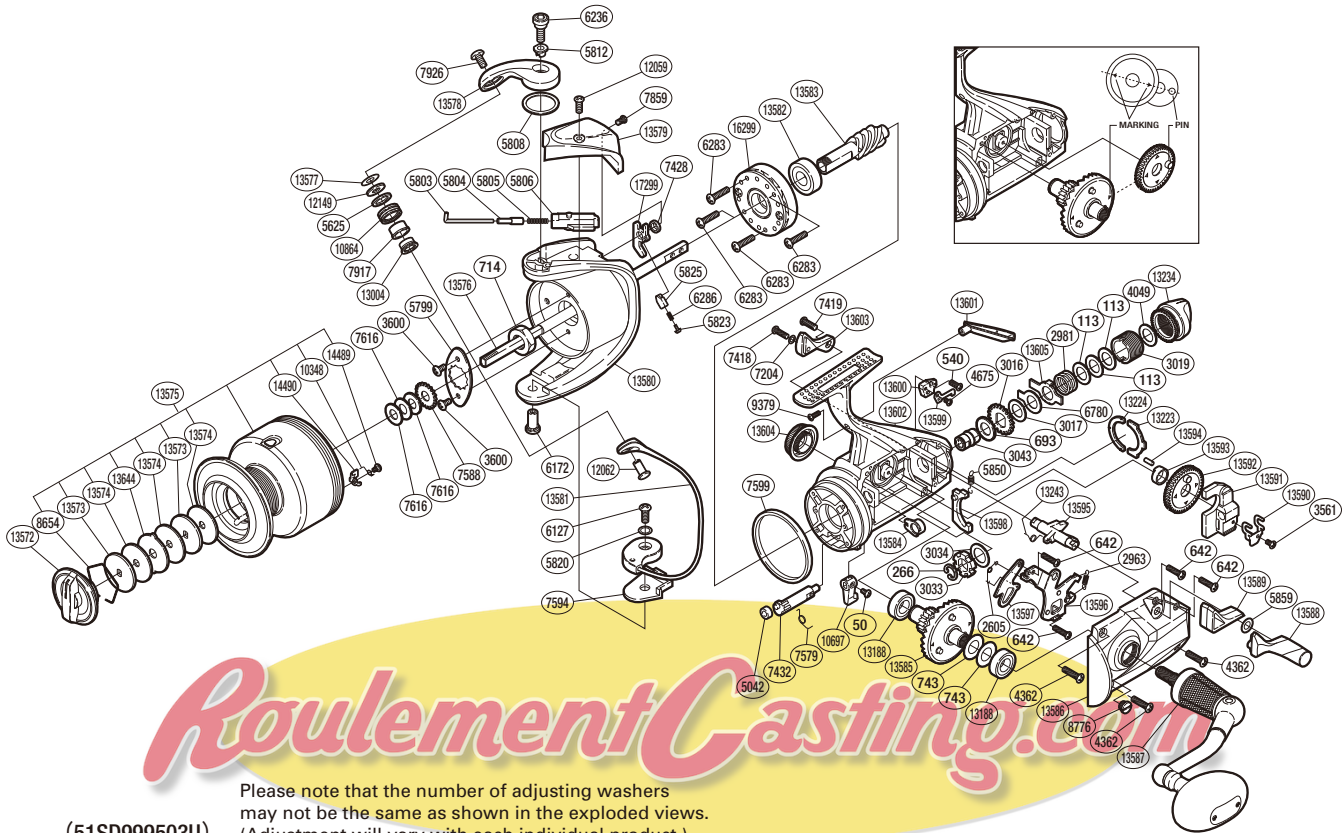

SHIMANO

BAITRUNNER SA-RB

BTR-12000D

Please note that the number of adjusting washers may not be the same as shown in the exploded views. (Adjustment will vary with each individual product.)

(51SD999503U)

| Part No. | Description | Part No. | Description | Part No. | Description |
|----------|---------------------------|----------|--------------------------|----------|-----------------------------|
| RD 0050 | Screw | RD 6172 | Bail Hold Support Shaft | RD13576 | Main Shaft |
| RD 0113 | Washer | RD 6236 | Screw | RD13577 | Spacer |
| RD 0266 | C Lock | RD 6283 | Screw | RD13578 | Bail Arm |
| RD 0540 | Screw | RD 6286 | Bail Trip Lever Spring | RD13579 | Bail Spring Cover |
| RD 0642 | Screw | RD 6780 | Single Eared Washer | RD13580 | Rotor |
| RD 0693 | Free Spool Tension Washer | RD 7204 | Lock Washer | RD13581 | Bail Assembly |
| RD 0714 | Rotor Nut | RD 7418 | Screw | RD13582 | Ball Bearing |
| RD 0743 | Washer | RD 7419 | Screw | RD13583 | Pinion Gear |
| RD 2605 | Clutch Pawl Spring | RD 7428 | Bail Trip Lever Washer | RD13584 | Pinion Gear Bushing |
| RD 2963 | BaitRunner Click Spring | RD 7432 | Anti-Reverse Cam | RD13585 | Drive Gear |
| RD 2981 | Free Spool Tension Spring | RD 7579 | Anti-Reverse Cam Spring | RD13586 | Side Cover |
| RD 3016 | Click Gear | RD 7588 | Spool Support | RD13587 | Handle Assembly |
| RD 3017 | Free Spool Tension Washer | RD 7594 | Bail Hold Support Spacer | RD13588 | BaitRunner Lever Arm L |
| RD 3019 | Free Spool Tension Screw | RD 7599 | Friction Ring | RD13589 | BaitRunner Lever Bridge |
| RD 3033 | BaitRunner Ratchet | RD 7616 | Spool Washer | RD13590 | Oscillating Slider Retainer |
| RD 3034 | Spacer | RD 7859 | Screw | RD13591 | Oscillating Slider |
| RD 3043 | Free Spool Tension Shaft | RD 7917 | Line Roller Bushing | RD13592 | Oscillating Gear |
| RD 3561 | Screw | RD 7926 | Screw | RD13593 | Oscillating Gear Bushing |
| RD 3600 | Screw | RD 8654 | Drag Washers Retainer | RD13594 | E Pin |
| RD 4049 | Washer | RD 8776 | Oil Cap | RD13595 | BaitRunner Lever Shaft |
| RD 4362 | Screw | RD 9379 | Screw | RD13596 | Clutch Plate Assembly |
| RD 4675 | Screw | RD10348 | Click Spring | RD13597 | Clutch Pawl |
| RD 5042 | Anti-Reverse Cam Ring | RD10697 | Anti-Reverse Lever | RD13598 | BaitRunner Pawl |
| RD 5625 | Line Roller Spacer | RD10864 | Line Roller | RD13599 | Dial Click |
| RD 5799 | Rotor Nut Retainer | RD12059 | Screw | RD13600 | BaitRunner Pawl Guide |
| RD 5803 | Bail Spring Guide A | RD12062 | Line Roller Support | RD13601 | Body I.D. Plate |
| RD 5804 | Spring Guide A Support | RD12149 | Line Roller Washer | RD13602 | Body |
| RD 5805 | Bail Spring | RD13004 | Line Roller Collar | RD13603 | BaitRunner Lever Arm R |
| RD 5806 | Bail Spring Guide B | RD13188 | Ball Bearing | RD13604 | Handle Screw Cap |
| RD 5808 | Washer | RD13223 | Dial Retainer | RD13605 | Eared Washer |
| RD 5812 | Screw Collar | RD13224 | Dial Retainer B | RD13644 | Eared Washer |
| RD 5820 | Spacer | RD13234 | BaitRunner Tension Dial | RD14489 | Screw |
| RD 5823 | Lever Spring Guide A | RD13243 | Clutch Spring | RD14490 | Drag Click |
| RD 5825 | Lever Spring Guide B | RD13572 | Drag Knob | RD16299 | Roller Clutch Assembly |
| RD 5850 | BaitRunner Pawl Spring | RD13573 | Key Washer | RD17299 | Bail Trip Lever |
| RD 5859 | Spacer | RD13574 | Drag Washer | | |
| RD 6127 | Screw | RD13575 | Spool Assembly | | |