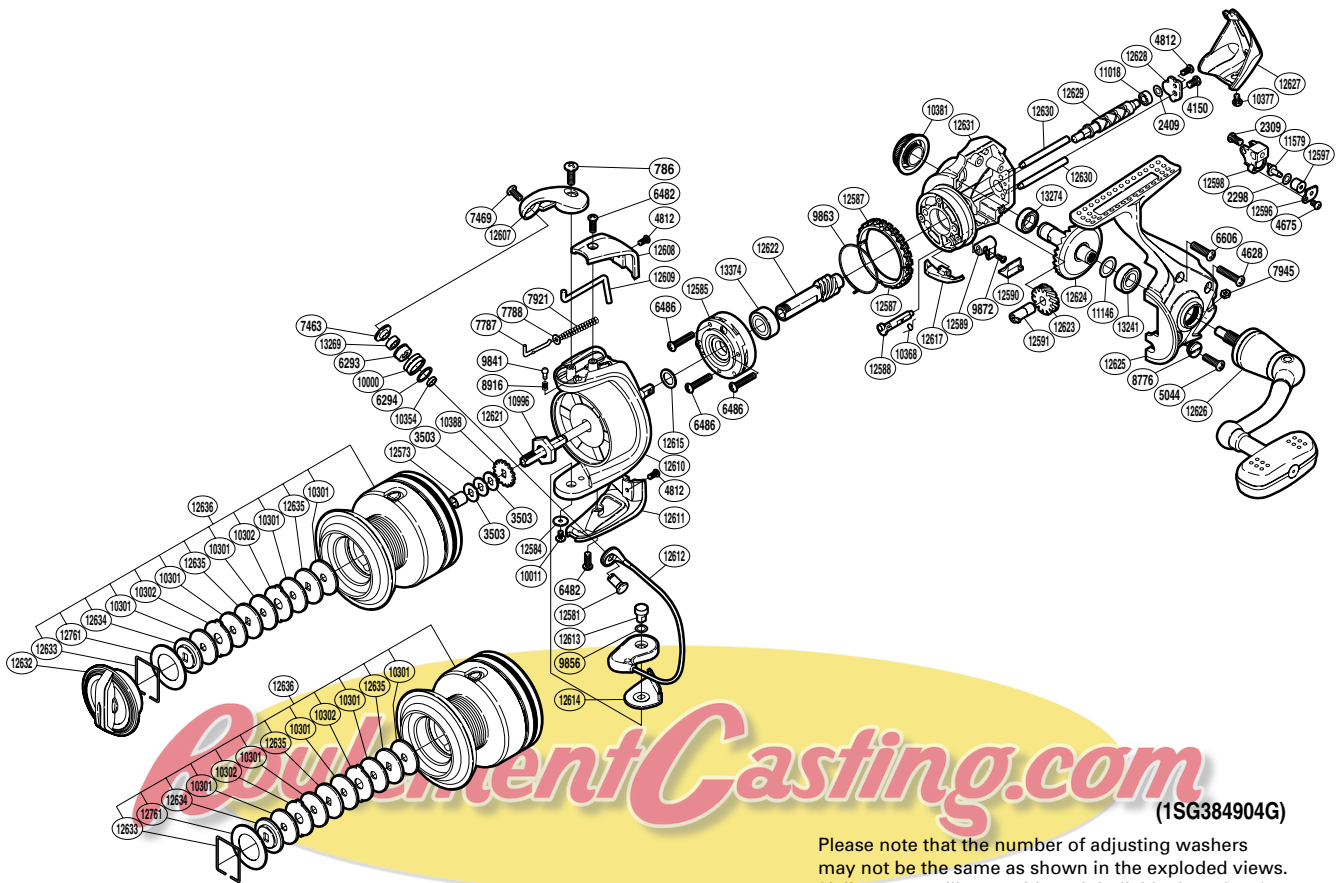

# SHIMANO

TWIN POWER SA-RB

TP-C5000FC

Please note that the number of adjusting washers may not be the same as shown in the exploded views. (Adjustment will vary with each individual product.)

Part No.	Description	Part No.	Description	Part No.	Description
RD 0786	Screw	RD10011	Screw	RD12611	Bail Hold Support Guard
RD 2298	Spacer	RD10301	Drag Washer	RD12612	Bail Assembly
RD 2309	Screw	RD10302	Eared Washer	RD12613	Bail Hold Support Shaft
RD 2409	Spacer	RD10354	Bearing Spacer	RD12614	Bail Hold Support Spacer
RD 3503	Spool Washer	RD10368	Anti-Reverse Cam Spring	RD12615	Washer
RD 4150	Screw	RD10377	Screw	RD12617	Bail Trip Strike
RD 4628	Screw	RD10381	Handle Screw Cap	RD12621	Main Shaft
RD 4675	Screw	RD10388	Spool Support	RD12622	Pinion Gear
RD 4812	Screw	RD10996	Rotor Nut	RD12623	Idle Gear
RD 5044	Screw	RD11018	Ball Bearing	RD12624	Drive Gear
RD 6293	Line Roller Bushing	RD11146	Washer	RD12625	Side Cover
RD 6294	Line Roller Spacer	RD11579	Oscillating Pawl	RD12626	Handle Assembly
RD 6482	Screw	RD12573	Spool Support Collar	RD12627	Rear Protector
RD 6486	Screw	RD12581	Line Roller Support	RD12628	Worm Shaft Retainer
RD 6606	Screw	RD12584	Washer	RD12629	Worm Shaft
RD 7463	Line Roller Washer	RD12585	Roller Clutch Assembly	RD12630	Oscillating Guide
RD 7469	Screw	RD12587	Friction Ring	RD12631	Body
RD 7787	Bail Spring Guide A	RD12588	Anti-Reverse Cam	RD12632	Drag Knob
RD 7788	Spring Guide A Support	RD12589	Anti-Reverse Lever	RD12633	Drag Washers Retainer
RD 7921	Bail Spring	RD12590	Anti-Reverse Lever Cover	RD12634	Key Washer
RD 7945	Nut	RD12591	Worm Bushing (front)	RD12635	Key Washer
RD 8776	Oil Cap	RD12596	Oscillating Pawl Cover	RD12636	Spool Assembly
RD 8916	Click Spring	RD12597	Oscillating Slider Bushing	RD12761	Retainer Washer
RD 9841	Click Pin	RD12598	Oscillating Slider	RD13241	Ball Bearing
RD 9856	Washer	RD12607	Bail Arm	RD13269	Ball Bearing
RD 9863	Friction Spring	RD12608	Bail Spring Cover	RD13274	Ball Bearing
RD 9872	Screw	RD12609	Bail Trip Lever	RD13374	Ball Bearing
RD10000	Line Roller	RD12610	Rotor		