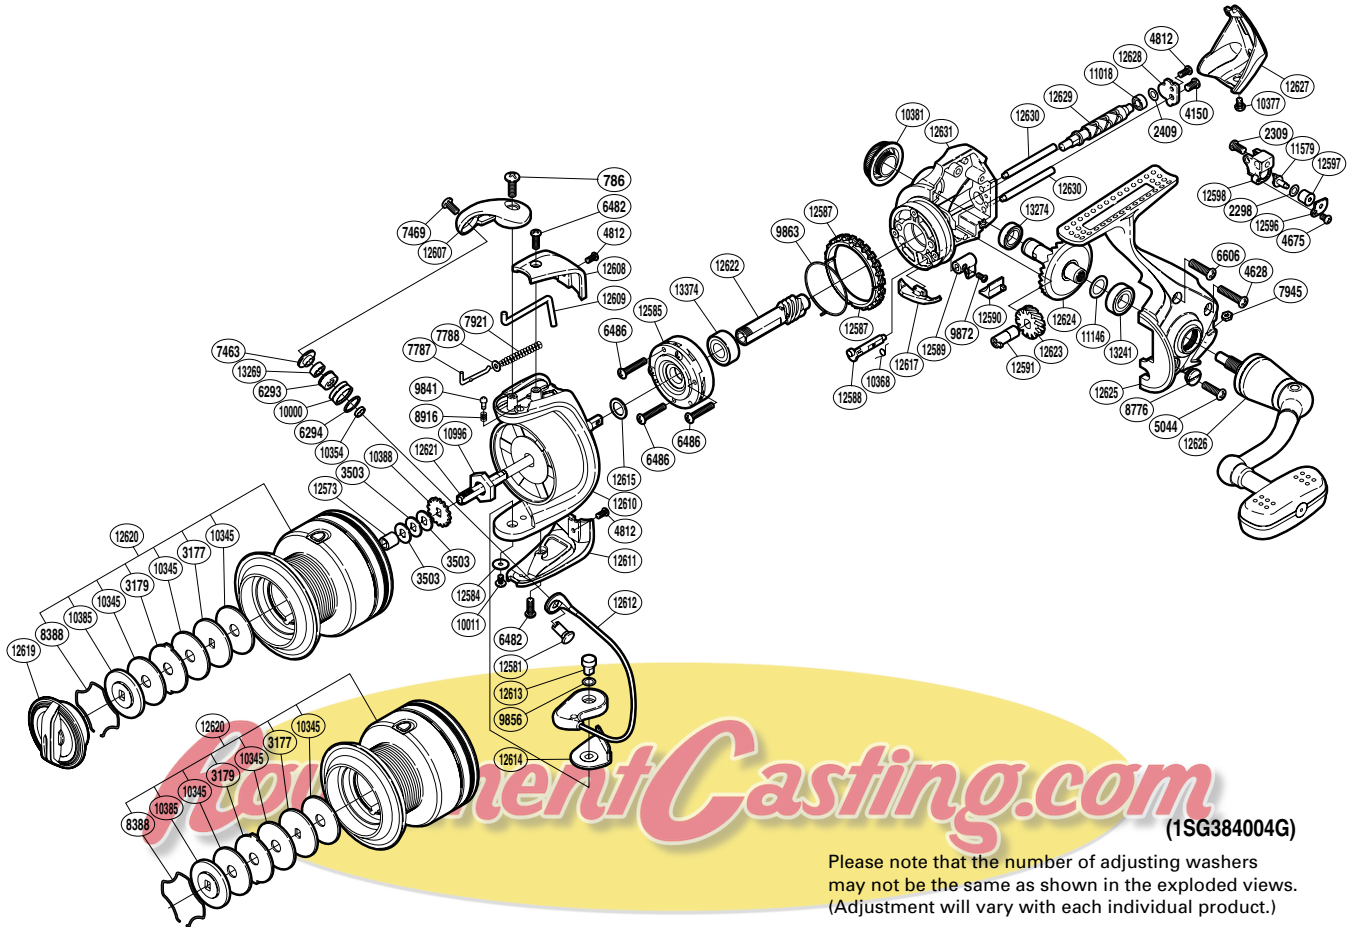

# SHIMANO

TWIN POWER SA-RB

TP-4000FC

(1SG384004G)

Please note that the number of adjusting washers may not be the same as shown in the exploded views. (Adjustment will vary with each individual product.)

Part No.	Description	Part No.	Description	Part No.	Description
RD 0786	Screw	RD 9863	Friction Spring	RD12608	Bail Spring Cover
RD 2298	Spacer	RD 9872	Screw	RD12609	Bail Trip Lever
RD 2309	Screw	RD10000	Line Roller	RD12610	Rotor
RD 2409	Spacer	RD10011	Screw	RD12611	Bail Hold Support Guard
RD 3177	Key Washer	RD10345	Drag Washer	RD12612	Bail Assembly
RD 3179	Eared Washer	RD10354	Bearing Spacer	RD12613	Bail Hold Support Shaft
RD 3503	Spool Washer	RD10368	Anti-Reverse Cam Spring	RD12614	Bail Hold Support Spacer
RD 4150	Screw	RD10377	Screw	RD12615	Washer
RD 4628	Screw	RD10381	Handle Screw Cap	RD12617	Bail Trip Strike
RD 4675	Screw	RD10385	Key Washer	RD12619	Drag Knob
RD 4812	Screw	RD10388	Spool Support	RD12620	Spool Assembly
RD 5044	Screw	RD10996	Rotor Nut	RD12621	Main Shaft
RD 6293	Line Roller Bushing	RD11018	Ball Bearing	RD12622	Pinion Gear
RD 6294	Line Roller Spacer	RD11146	Washer	RD12623	Idle Gear
RD 6482	Screw	RD11579	Oscillating Pawl	RD12624	Drive Gear
RD 6486	Screw	RD12573	Spool Support Collar	RD12625	Side Cover
RD 6606	Screw	RD12581	Line Roller Support	RD12626	Handle Assembly
RD 7463	Line Roller Washer	RD12584	Washer	RD12627	Rear Protector
RD 7469	Screw	RD12585	Roller Clutch Assembly	RD12628	Worm Shaft Retainer
RD 7787	Bail Spring Guide A	RD12587	Friction Ring	RD12629	Worm Shaft
RD 7788	Spring Guide A Support	RD12588	Anti-Reverse Cam	RD12630	Oscillating Guide
RD 7921	Bail Spring	RD12589	Anti-Reverse Lever	RD12631	Body
RD 7945	Nut	RD12590	Anti-Reverse Lever Cover	RD13241	Ball Bearing
RD 8388	Drag Washers Retainer	RD12591	Worm Bushing (front)	RD13269	Ball Bearing
RD 8776	Oil Cap	RD12596	Oscillating Pawl Cover	RD13274	Ball Bearing
RD 8916	Click Spring	RD12597	Oscillating Slider Bushing	RD13374	Ball Bearing
RD 9841	Click Pin	RD12598	Oscillating Slider		
RD 9856	Washer	RD12607	Bail Arm		