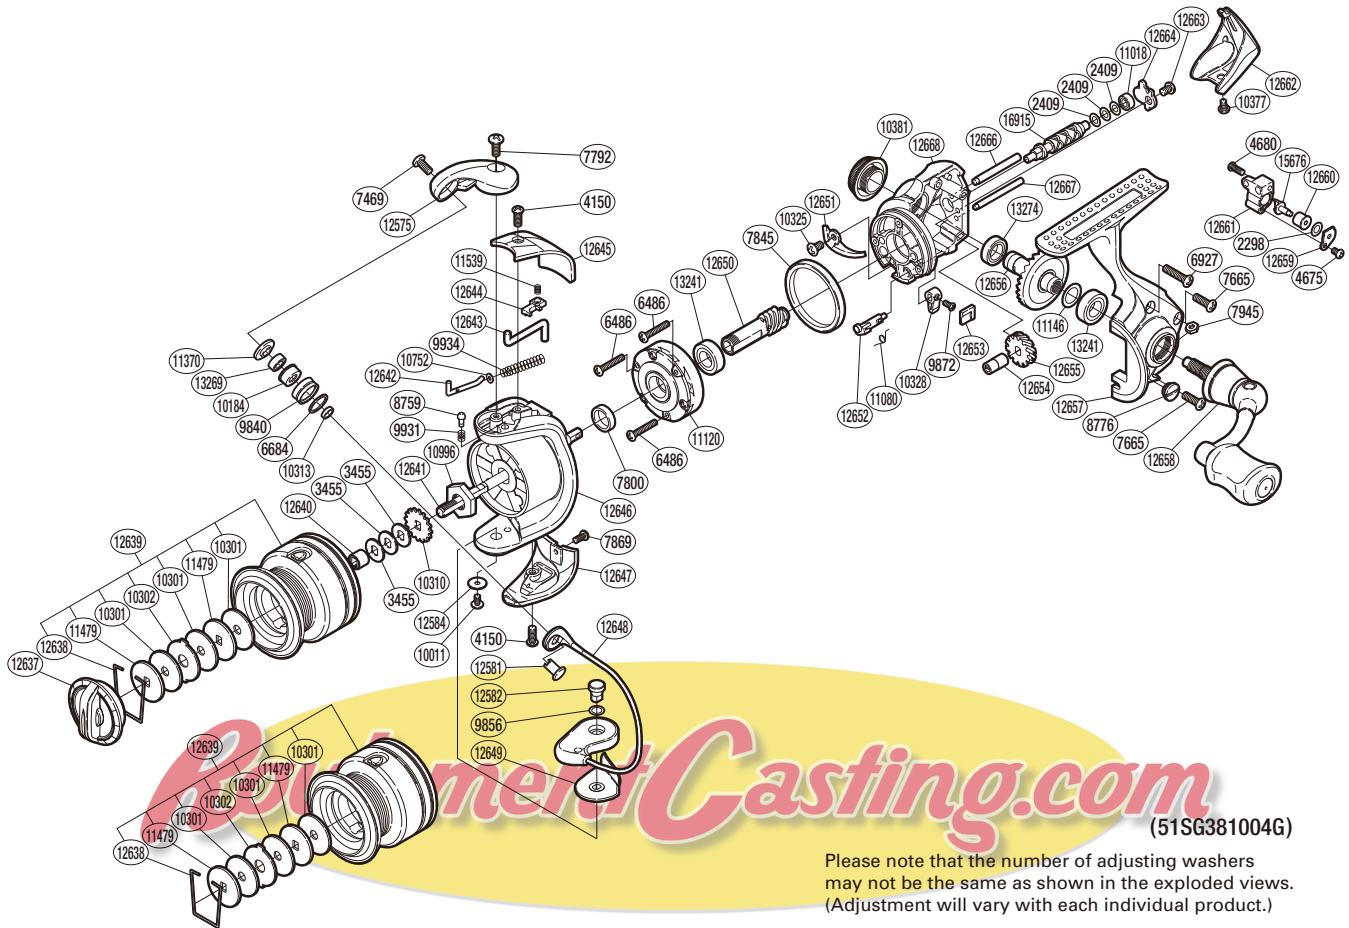

SHIMANO

TWIN POWER SA-RB

TP-1000FC

Please note that the number of adjusting washers may not be the same as shown in the exploded views. (Adjustment will vary with each individual product.)

Part No.	Description	Part No.	Description	Part No.	Description
RD 2298	Spacer	RD10313	Bearing Spacer	RD12647	Bail Hold Support Guard
RD 2409	Spacer	RD10325	Screw	RD12648	Bail Assembly
RD 3455	Spool Washer	RD10328	Anti-Reverse Lever	RD12649	Bail Hold Support Spacer
RD 4150	Screw	RD10377	Screw	RD12650	Pinion Gear
RD 4675	Screw	RD10381	Handle Screw Cap	RD12651	Bail Trip Strike
RD 4680	Screw	RD10752	Bail Spring Guide A Support	RD12652	Anti-Reverse Cam
RD 6486	Screw	RD10996	Rotor Nut	RD12653	Anti-Reverse Lever Cover
RD 6684	Line Roller Spacer	RD11018	Ball Bearing	RD12654	Worm Bushing (front)
RD 6927	Screw	RD11080	Anti-Reverse Cam Spring	RD12655	Idle Gear
RD 7469	Screw	RD11120	Roller Clutch Assembly	RD12656	Drive Gear
RD 7665	Screw	RD11146	Washer	RD12657	Side Cover
RD 7792	Screw	RD11370	Line Roller Washer	RD12658	Handle Assembly
RD 7800	Rotor Ring	RD11479	Key Washer	RD12659	Oscillating Pawl Cover
RD 7845	Friction Ring	RD11539	Bail Trip Lever Spring	RD12660	Oscillating Slider Bushing
RD 7869	Screw	RD12575	Bail Arm	RD12661	Oscillating Slider
RD 7945	Nut	RD12581	Line Roller Support	RD12662	Rear Protector
RD 8759	Click Pin	RD12582	Bail Hold Support Shaft	RD12663	Screw
RD 8776	Oil Cap	RD12584	Washer	RD12664	Worm Shaft Retainer
RD 9840	Line Roller	RD12637	Drag Knob	RD12666	Oscillating Guide A
RD 9856	Washer	RD12638	Drag Washers Retainer	RD12667	Oscillating Guide B
RD 9872	Screw	RD12639	Spool Assembly	RD12668	Body
RD 9931	Click Spring	RD12640	Spool Support Collar	RD13241	Ball Bearing
RD 9934	Bail Spring	RD12641	Main Shaft	RD13269	Ball Bearing
RD10011	Screw	RD12642	Bail Spring Guide A	RD13274	Ball Bearing
RD10184	Line Roller Bushing	RD12643	Bail Trip Lever	RD15676	Oscillating Pawl
RD10301	Drag Washer	RD12644	Bail Trip Cover	RD16915	Worm Shaft
RD10302	Eared Washer	RD12645	Bail Spring Cover		
RD10310	Spool Support	RD12646	Rotor		