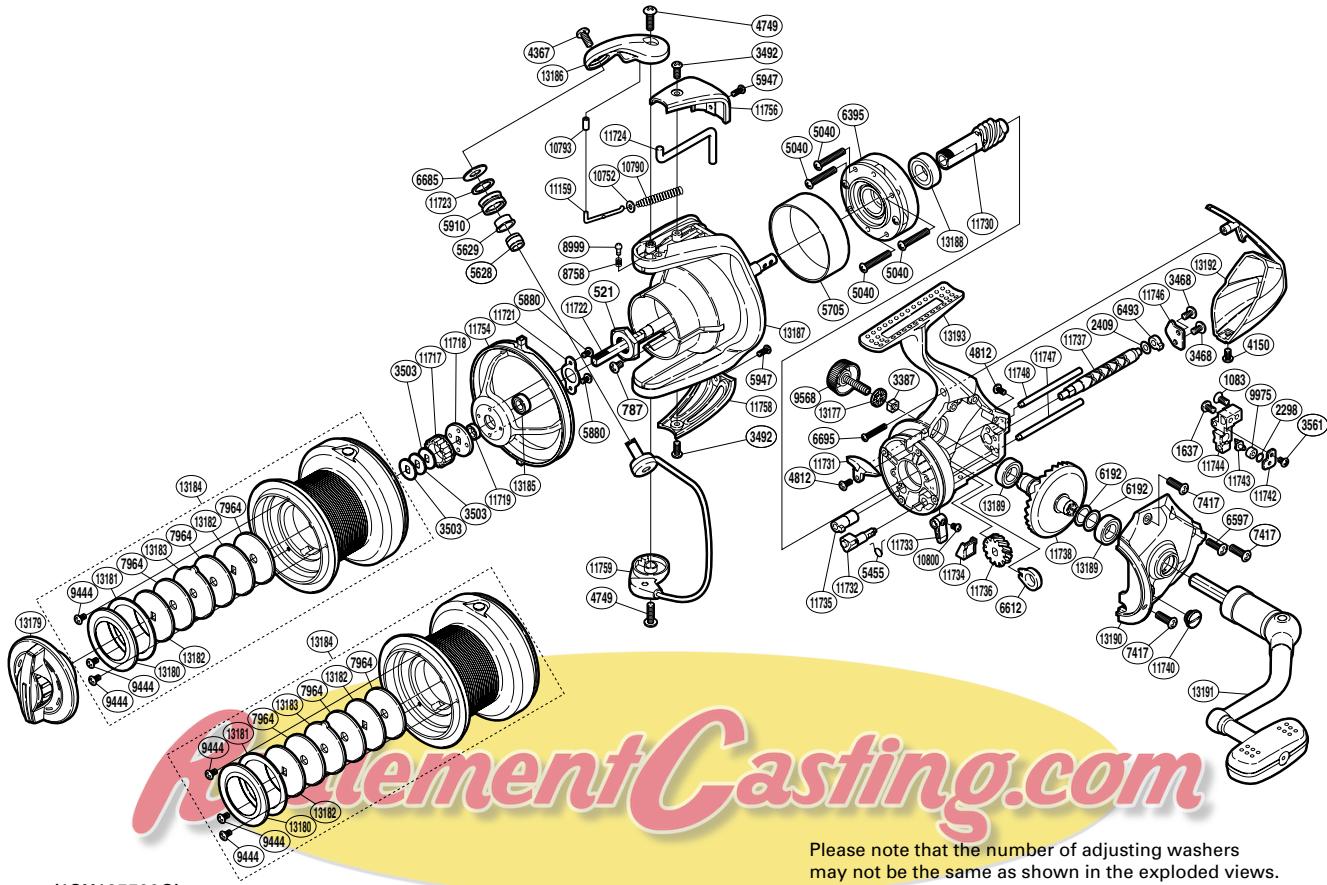

## T-5500XTA

(1SH105500G)

Please note that the number of adjusting washers may not be the same as shown in the exploded views. (Adjustment will vary with each individual product.)

Part No.	Description	Part No.	Description	Part No.	Description
RD 0521	Rotor Nut	RD 6695	Screw	RD11740	Oil Cap
RD 0787	Screw	RD 7417	Screw	RD11742	Oscillating Pawl Retainer
RD 1083	Screw	RD 7964	Drag Washer	RD11743	Oscillating Pawl
RD 1637	Screw	RD 8758	Click Spring	RD11744	Oscillating Slider
RD 2298	Spacer	RD 8999	Click Pin	RD11746	Worm Shaft Retainer
RD 2409	Spacer	RD 9444	Screw	RD11747	Oscillating Guide B
RD 3387	Handle Screw Lock	RD 9568	Handle Screw Cap	RD11748	Oscillating Guide A
RD 3468	Screw	RD 9975	Oscillating Slider Bushing	RD11754	Line Safety Guard
RD 3492	Screw	RD10752	Bail Spring Guide A Support	RD11756	Bail Spring Cover
RD 3503	Spool Washer	RD10790	Bail Spring	RD11758	Bail Hold Support Guard
RD 3561	Screw	RD10793	Bail Arm Collar	RD11759	Bail Assembly
RD 4150	Screw	RD10800	Screw	RD13177	Handle Screw Cap Spacer
RD 4367	Screw	RD11159	Bail Spring Guide A	RD13179	Drag Knob
RD 4749	Screw	RD11171	Spool Support A	RD13180	Seal Plate A
RD 4812	Screw	RD11178	Spool Support B	RD13181	Seal Plate B
RD 5040	Screw	RD11179	Line Safety Guard Washer	RD13182	Key Washer
RD 5455	Anti-Reverse Cam Spring	RD11721	Bearing Retainer	RD13183	Eared Washer
RD 5628	Line Roller Collar	RD11722	Main Shaft	RD13184	Spool Assembly
RD 5629	Line Roller Bushing	RD11723	Line Roller Spacer	RD13185	Ball Bearing
RD 5705	Roller Clutch Ring	RD11724	Bail Trip Lever	RD13186	Bail Arm
RD 5880	Screw	RD11730	Pinion Gear	RD13187	Rotor
RD 5910	Line Roller	RD11731	Bail Trip Strike	RD13188	Ball Bearing
RD 5947	Screw	RD11732	Anti-Reverse Cam	RD13189	Ball Bearing
RD 6192	Washer	RD11733	Anti-Reverse Lever	RD13190	Side Cover
RD 6395	Roller Clutch Assembly	RD11734	Anti-Reverse Lever Cover	RD13191	Handle Assembly
RD 6493	Worm Bushing (rear)	RD11735	Worm Bushing (front)	RD13192	Rear Protector
RD 6597	Screw	RD11736	Idle Gear	RD13193	Body
RD 6612	Bushing	RD11737	Worm Shaft		
RD 6685	Line Roller Washer	RD11738	Drive Gear		