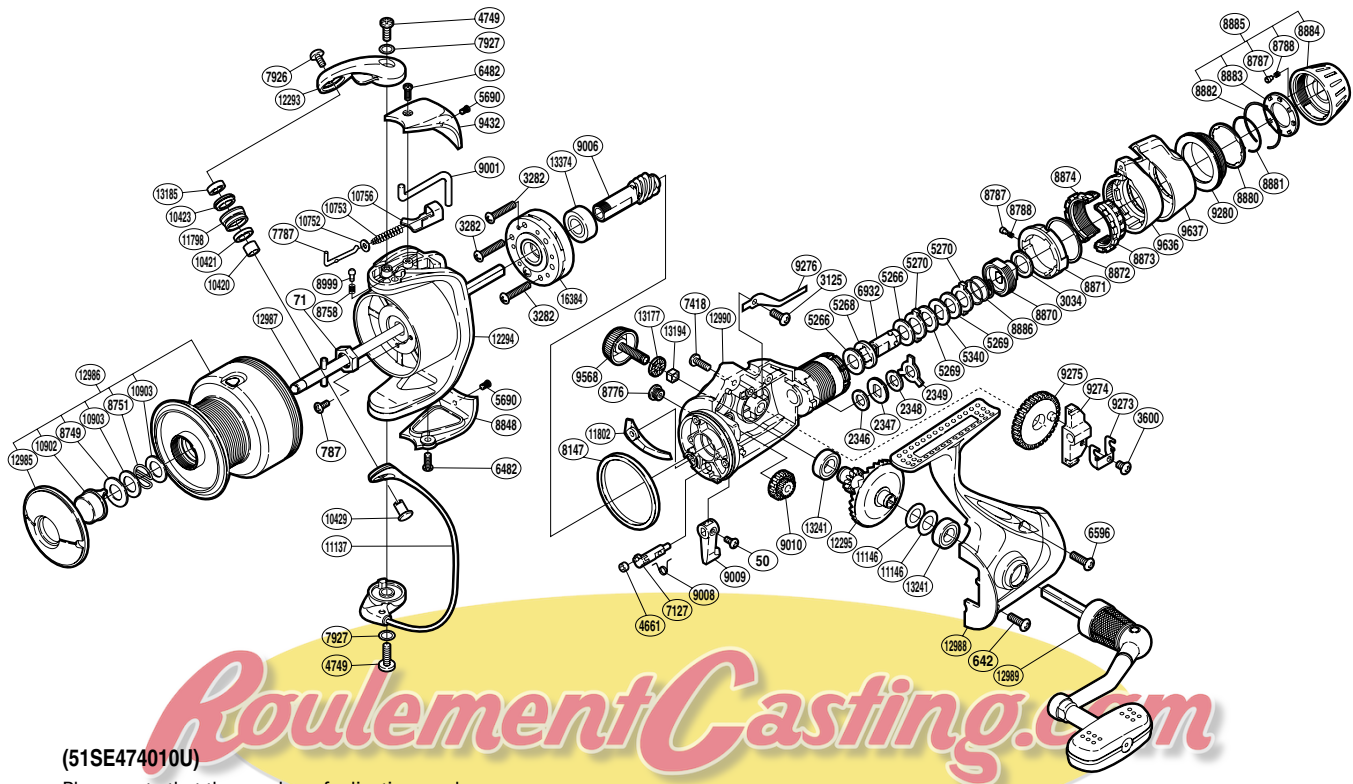

SHIMANO

SYMETRE A-RB

SY-4000RJ

(51SE474010U)

Please note that the number of adjusting washers may not be the same as shown in the exploded views. (Adjustment will vary with each individual product.)

Part No.	Description	Part No.	Description	Part No.	Description
RD 0050	Screw	RD 8758	Click Spring	RD 9637	Fightin' Lever Outer
RD 0071	Rotor Nut	RD 8776	Oil Cap	RD10420	Bearing Spacer
RD 0642	Screw	RD 8787	Click Pin	RD10421	Line Roller Collar
RD 0787	Screw	RD 8788	Click Spring	RD10423	Line Roller Bushing
RD 2346	Drag Washer	RD 8848	Bail Hold Support Guard	RD10429	Line Roller Support
RD 2347	Click Gear	RD 8870	Pressure Screw	RD10752	Spring Guide A Support
RD 2348	Drag Washer	RD 8871	Lever Click Gear	RD10753	Bail Spring
RD 2349	Eared Washer	RD 8872	Fightin' Pressure Screw Washer	RD10756	Bail Spring Seat
RD 3034	Spacer	RD 8873	Fightin' Pressure Screw	RD10902	Push Button
RD 3125	Screw	RD 8874	Fightin' Pressure Screw B	RD10903	Washer
RD 3282	Screw	RD 8880	Drag Knob Washer	RD11137	Bail Assembly
RD 3600	Screw	RD 8881	Drag Knob Retainer	RD11146	Washer
RD 4661	Anti-Reverse Cam Ring	RD 8882	Click Plate Retainer	RD11798	Line Roller
RD 4749	Screw	RD 8883	Click Plate	RD11802	Bail Trip Strike
RD 5266	Drag Washer	RD 8884	Drag Programmer A	RD12293	Bail Arm
RD 5268	Drag Shaft B	RD 8885	Drag Programmer Assembly	RD12294	Rotor
RD 5269	Drag Washer	RD 8886	Drag Coil Spring	RD12295	Drive Gear
RD 5270	Eared Washer	RD 8999	Click Pin	RD12985	Push Button Collar
RD 5340	Key Washer	RD 9001	Bail Trip Lever	RD12986	Spool Assembly
RD 5690	Screw	RD 9006	Pinion Gear	RD12987	Main Shaft
RD 6482	Screw	RD 9008	Anti-Reverse Cam Spring	RD12988	Side Cover
RD 6596	Screw	RD 9009	Anti-Reverse Lever	RD12989	Handle Assembly
RD 6932	Drag Shaft A	RD 9010	Idle Gear	RD12990	Body
RD 7127	Anti-Reverse Cam	RD 9273	Oscillating Slider Retainer	RD13177	Handle Screw Cap Spacer
RD 7418	Screw	RD 9274	Oscillating Slider	RD13194	Handle Screw Lock
RD 7787	Bail Spring Guide A	RD 9275	Oscillating Gear	RD13185	Ball Bearing
RD 7926	Screw	RD 9276	Drag Click	RD13241	Ball Bearing
RD 7927	Washer	RD 9280	Drag Programmer B	RD13374	Ball Bearing
RD 8147	Friction Ring	RD 9432	Bail Spring Cover	RD16384	Roller Clutch Assembly
RD 8749	Washer	RD 9568	Handle Screw Cap		
RD 8751	Locking Spring	RD 9636	Fightin' Lever Inner A		