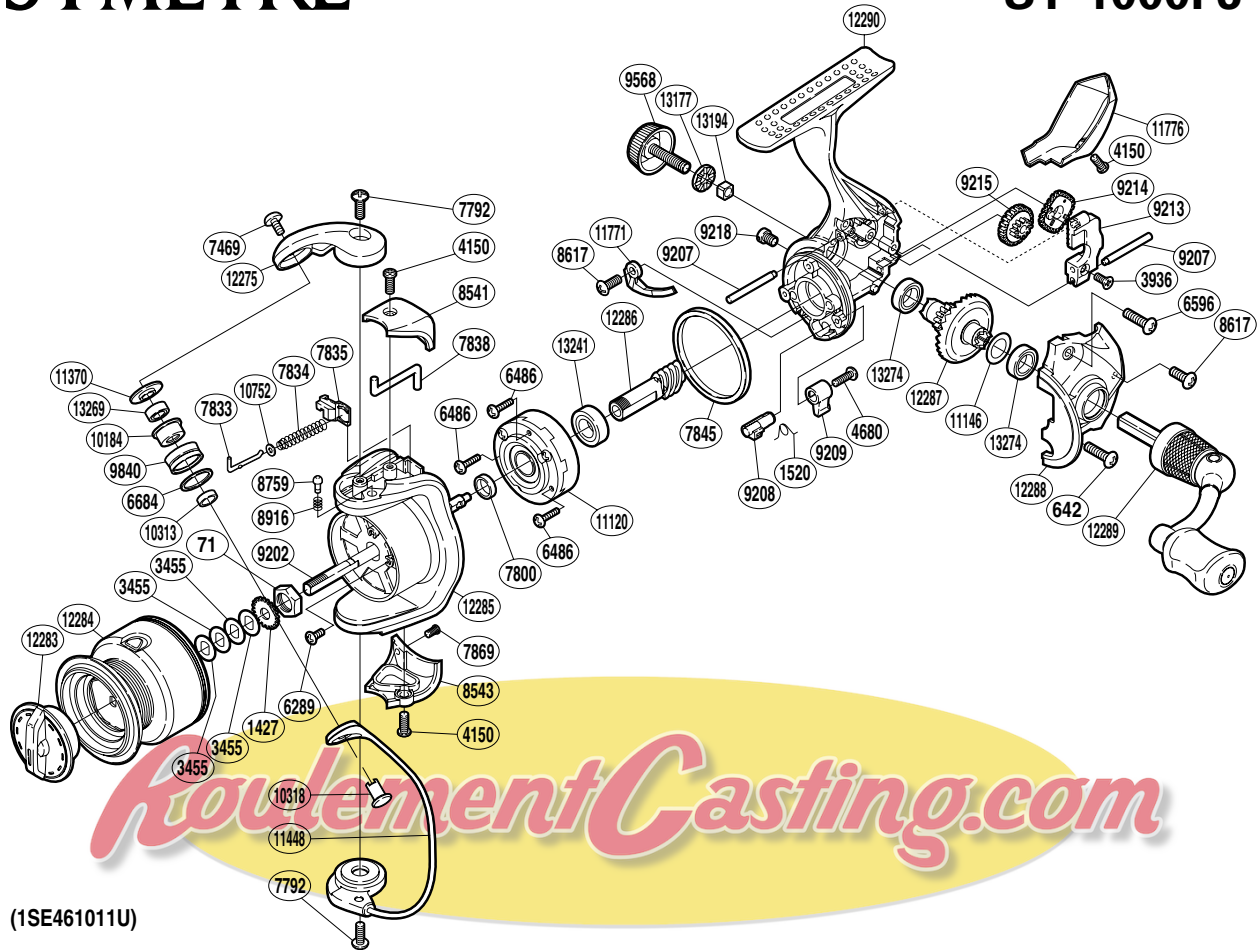

# SHIMANO

## SYMETRE A-RB

## SY-1000FJ

(1SE461011U)

Part No.	Description	Part No.	Description	Part No.	Description
RD 0071	Rotor Nut	RD 7869	Screw	RD11120	Roller Clutch Assembly
RD 0642	Screw	RD 8541	Bail Spring Cover	RD11146	Washer
RD 1427	Spool Support	RD 8543	Bail Hold Support Guard	RD11370	Line Roller Washer
RD 1520	Anti-Reverse Cam Spring	RD 8617	Screw	RD11448	Bail Assembly
RD 3455	Spool Washer	RD 8759	Click Pin	RD11771	Bail Trip Strike
RD 3936	Screw	RD 8916	Click Spring	RD11776	Rear Protector
RD 4150	Screw	RD 9202	Main Shaft	RD12275	Bail Arm
RD 4680	Screw	RD 9207	Oscillating Guide	RD12283	Drag Knob
RD 6289	Screw	RD 9208	Anti-Reverse Cam	RD12284	Spool Assembly
RD 6486	Screw	RD 9209	Anti-Reverse Lever	RD12285	Rotor
RD 6596	Screw	RD 9213	Oscillating Slider	RD12286	Pinion Gear
RD 6684	Line Roller Spacer	RD 9214	Oscillating Gear	RD12287	Drive Gear
RD 7469	Screw	RD 9215	Idle Gear	RD12288	Side Cover
RD 7792	Screw	RD 9218	Oil Cap	RD12289	Handle Assembly
RD 7800	Rotor Ring	RD 9568	Handle Screw Cap	RD12290	Body
RD 7833	Bail Spring Guide A	RD 9840	Line Roller	RD13177	Handle Screw Cap Spacer
RD 7834	Bail Spring	RD10184	Line Roller Bushing	RD13194	Handle Screw Lock
RD 7835	Bail Spring Seat	RD10313	Bearing Spacer	RD13241	Ball Bearing
RD 7838	Bail Trip Lever	RD10318	Line Roller Support	RD13269	Ball Bearing
RD 7845	Friction Ring	RD10752	Spring Guide A Support	RD13274	Ball Bearing